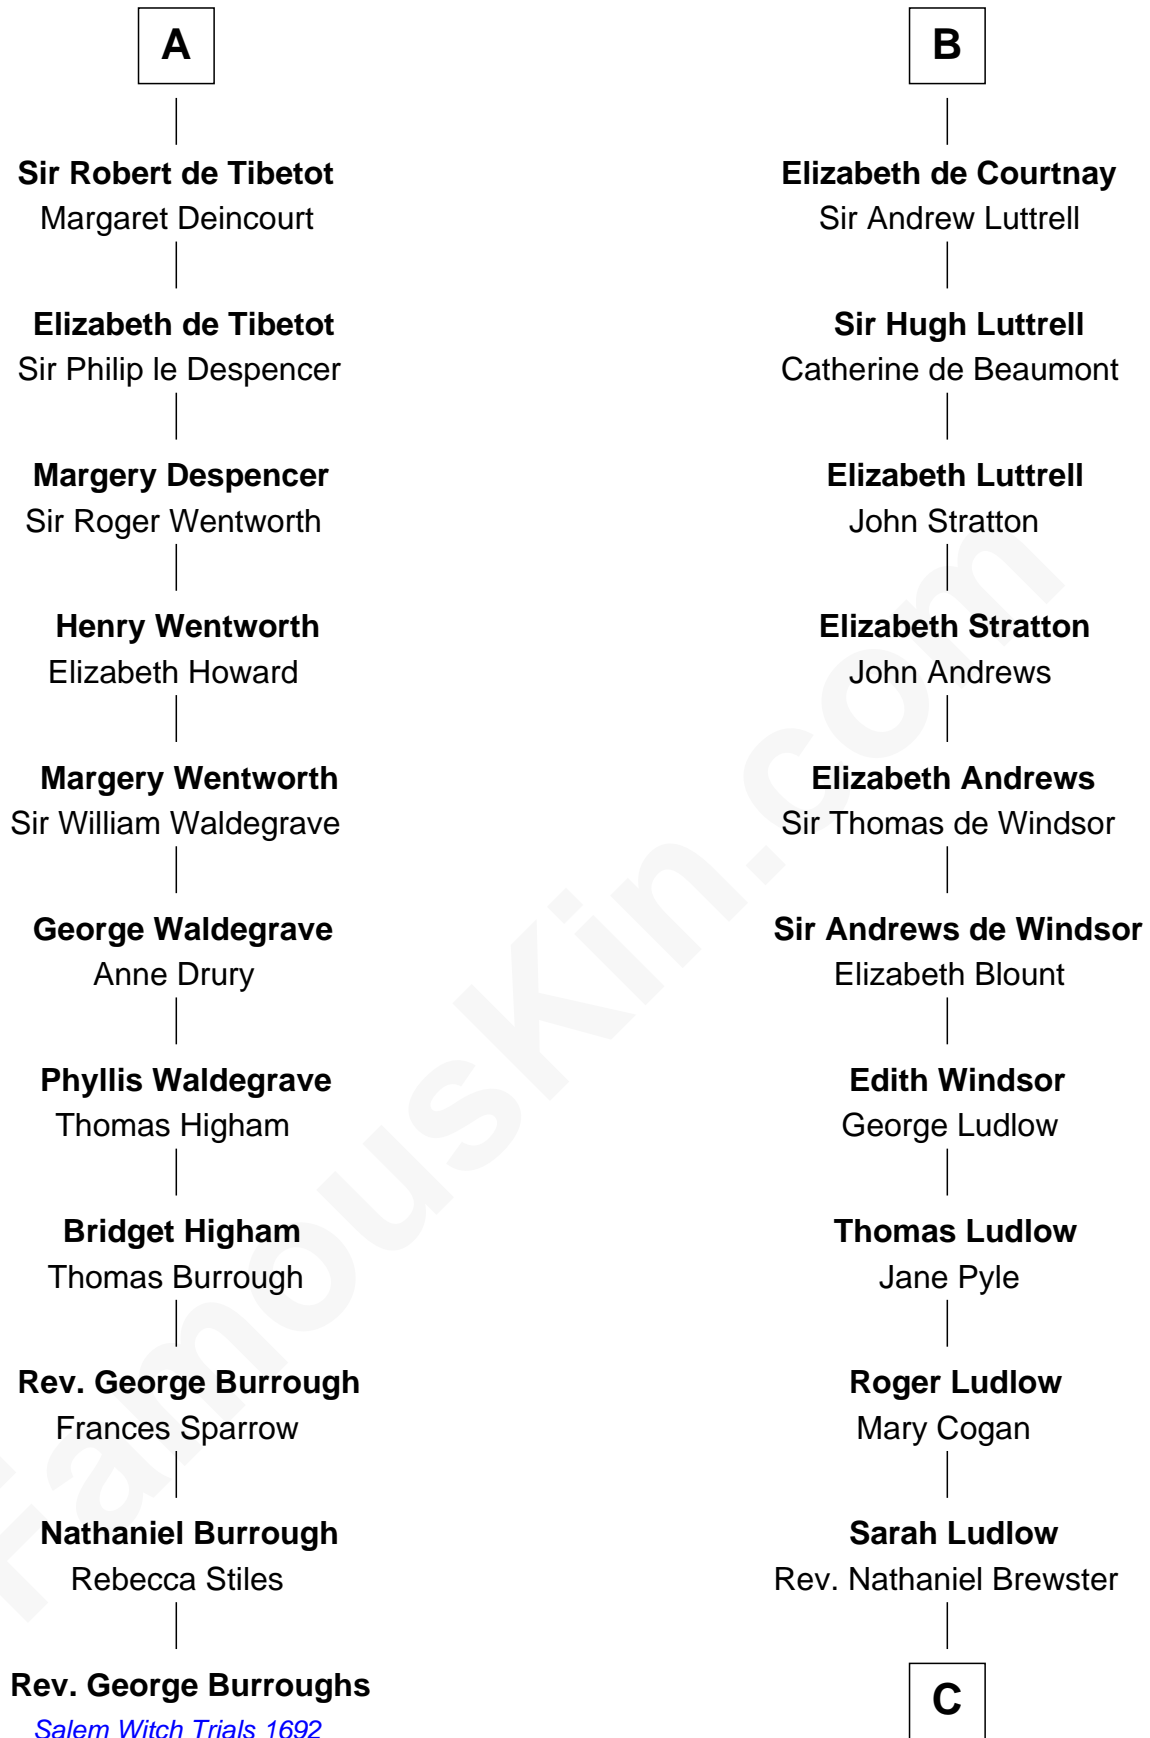

FamousKin.com

Relationship Chart of

Rev. George Burroughs
Executed for Witchcraft, Salem 1692

17th cousin 2 times removed of

Caleb Brewster

Member of the Culper Spy Ring during the American Revolution

C

Daniel Brewster

Anna Jayne

Benjamin Brewster

Sarah Biggs

Caleb Brewster

Member of the Culper Spy Ring

FamousKin.com