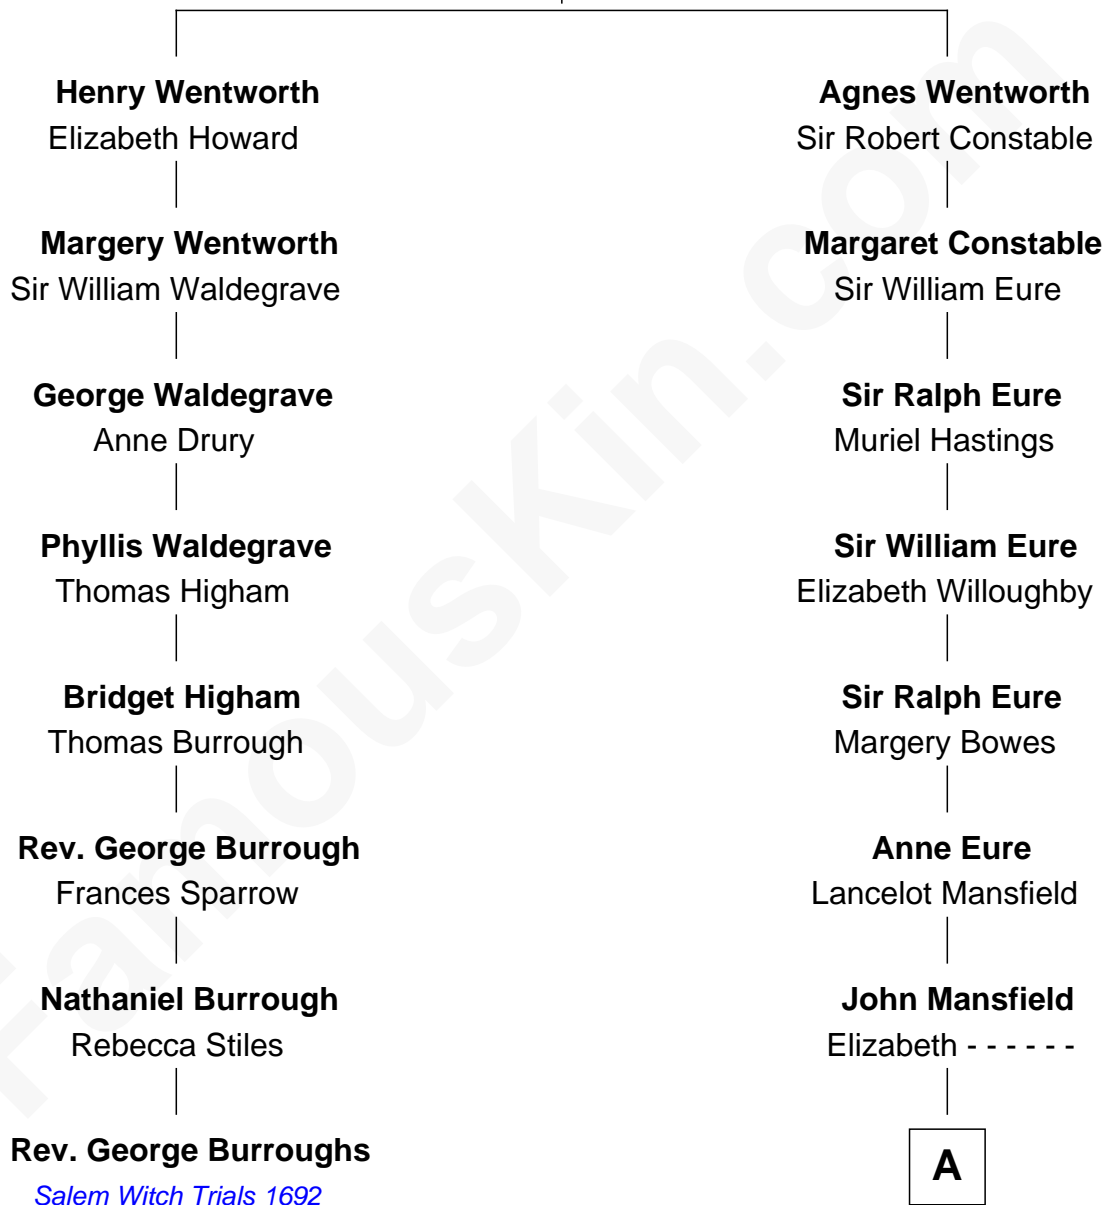

**FamousKin.com**  
**Relationship Chart of**  
**Rev. George Burroughs**

*Executed for Witchcraft, Salem 1692*

**7th cousin 10 times removed of**

**Sandra Day O'Connor**

*First Female U.S. Supreme Court Justice*

**Sir Roger Wentworth**

Margery Despencer

**A**

**Elizabeth Mansfield**

Rev. John Wilson

**Mary Wilson**

Rev. Samuel Danforth

**Rev. Samuel Danforth**

Hannah Allen

**Mary Danforth**

Jacob Barney

**Jacob Barney**

Silence Blake

**Silence Barney**

Samuel Cobb

**Lettice Carlyle Cobb**