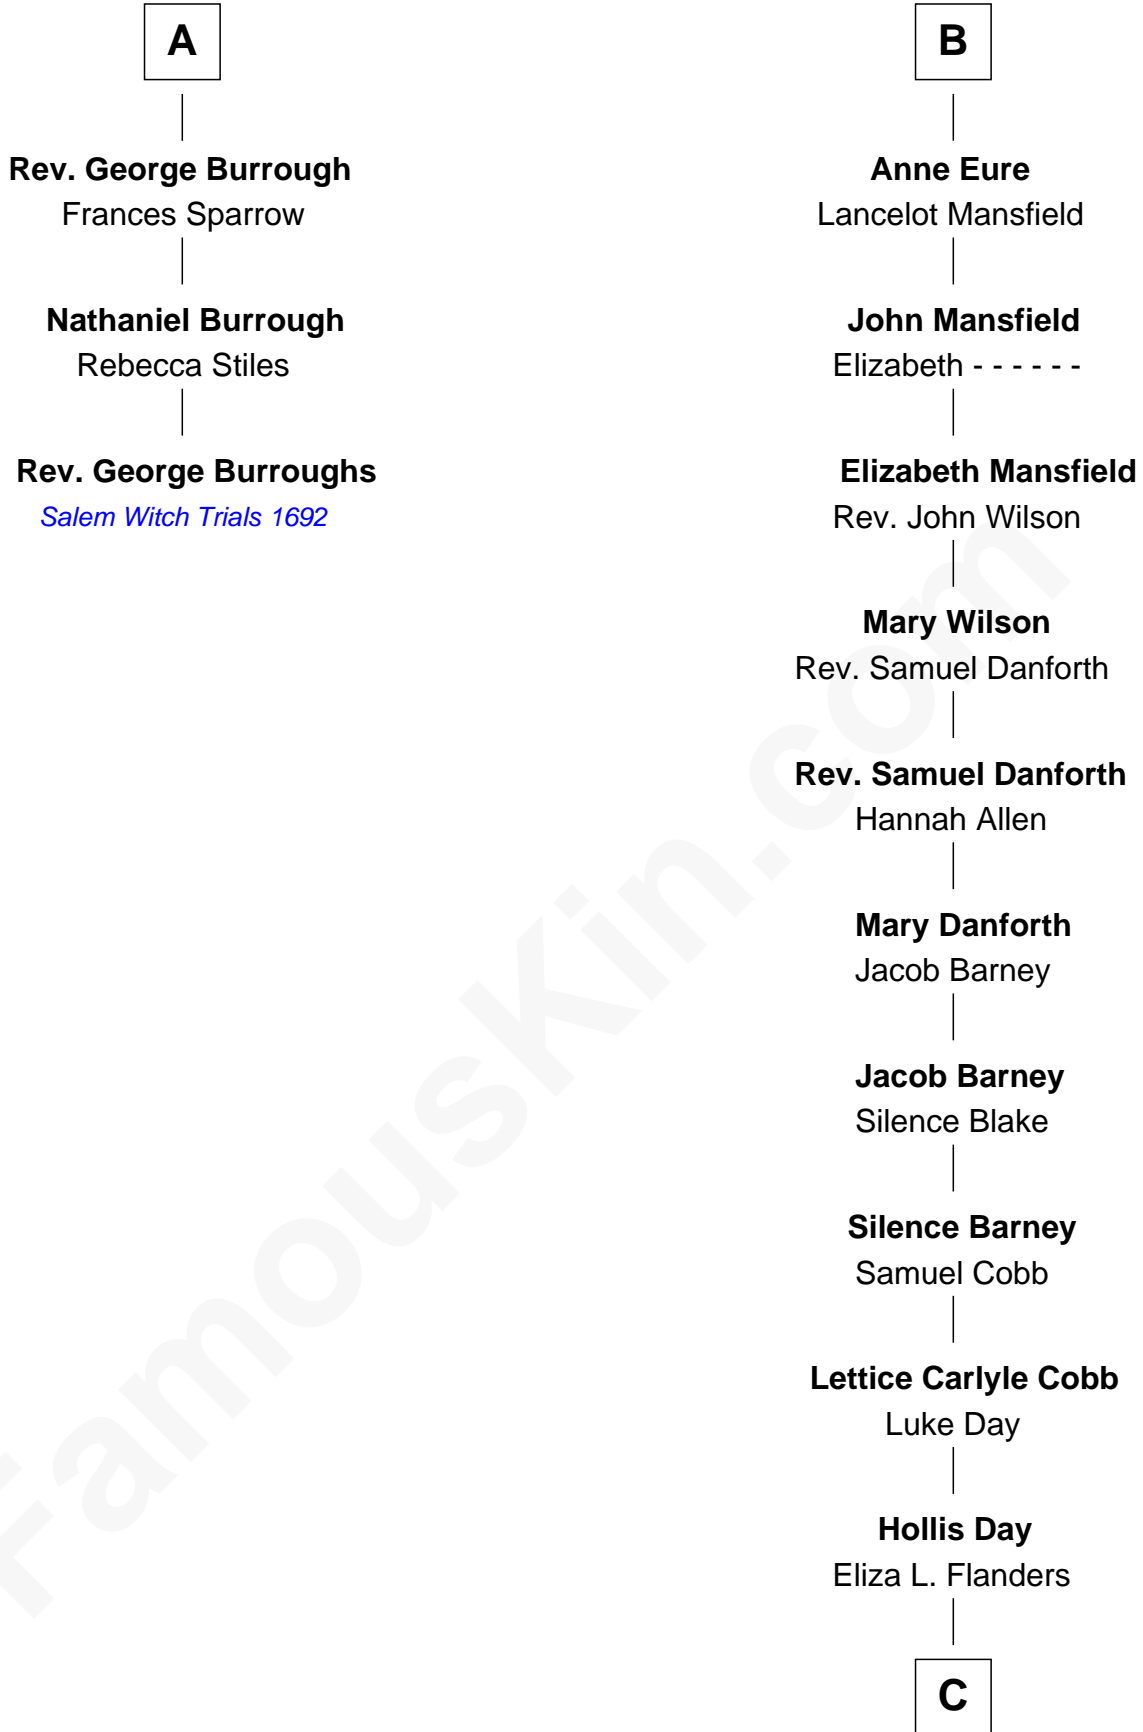

FamousKin.com
Relationship Chart of
Rev. George Burroughs

Executed for Witchcraft, Salem 1692

9th cousin 10 times removed of

Sandra Day O'Connor

First Female U.S. Supreme Court Justice

C

Henry Clay Day
Alice Edith Hilton

Henry R. Day
Ada Mae Wilkey

Sandra Day O'Connor
U.S. Supreme Court Justice

FamousKin.com