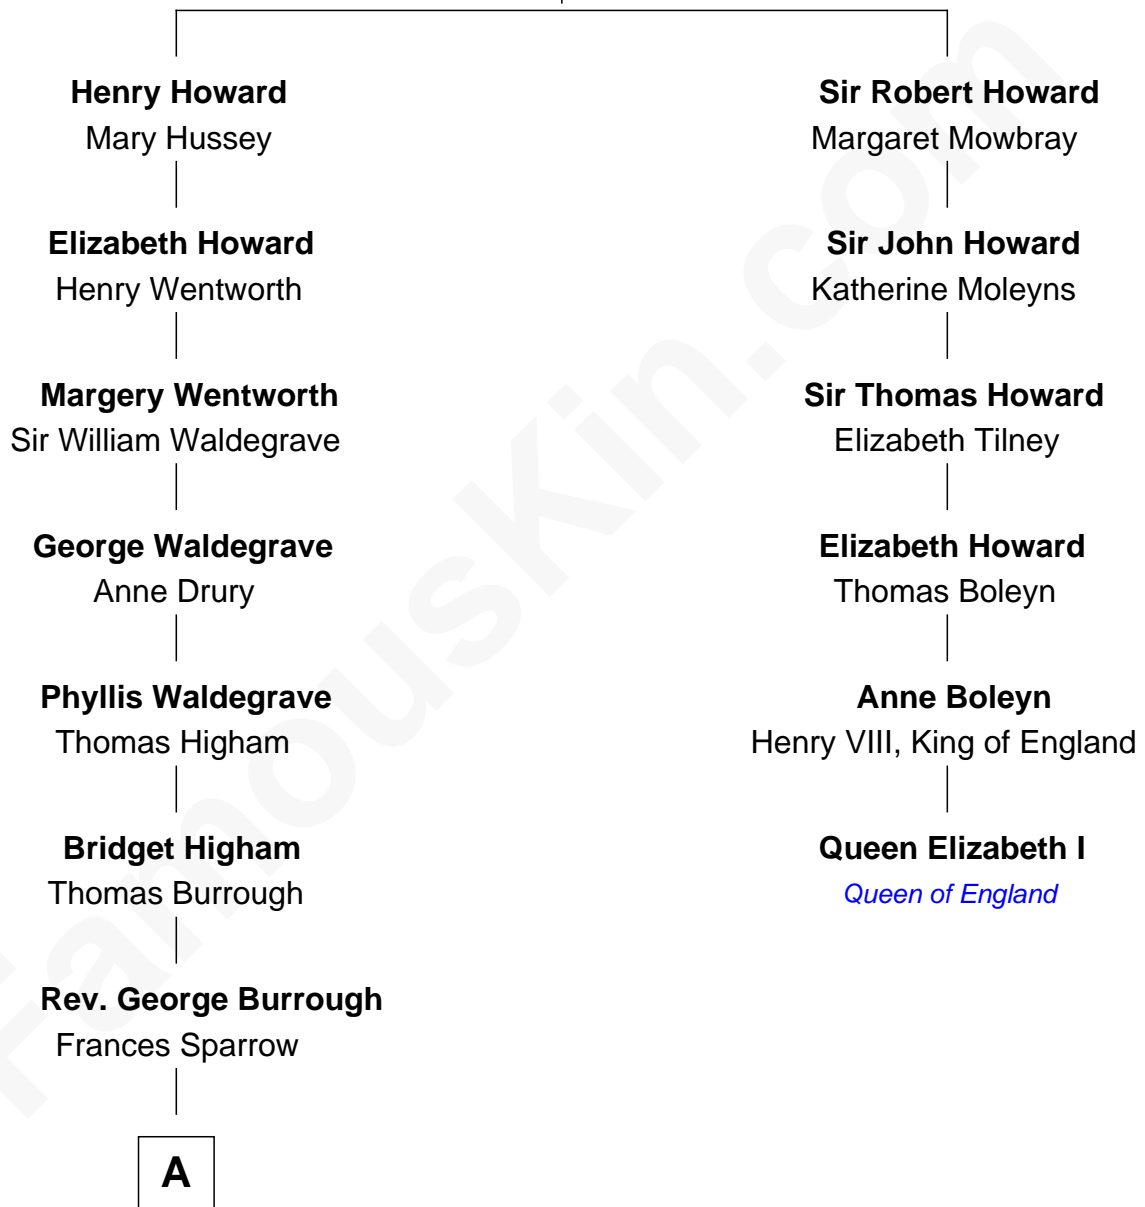

FamousKin.com

Relationship Chart of

Rev. George Burroughs

Executed for Witchcraft, Salem 1692

5th cousin 3 times removed of

Queen Elizabeth I

Queen of England

Sir John Howard

Alice Tendring

A

Nathaniel Burrough

Rebecca Stiles

Rev. George Burroughs

Salem Witch Trials 1692

FamousKin.com