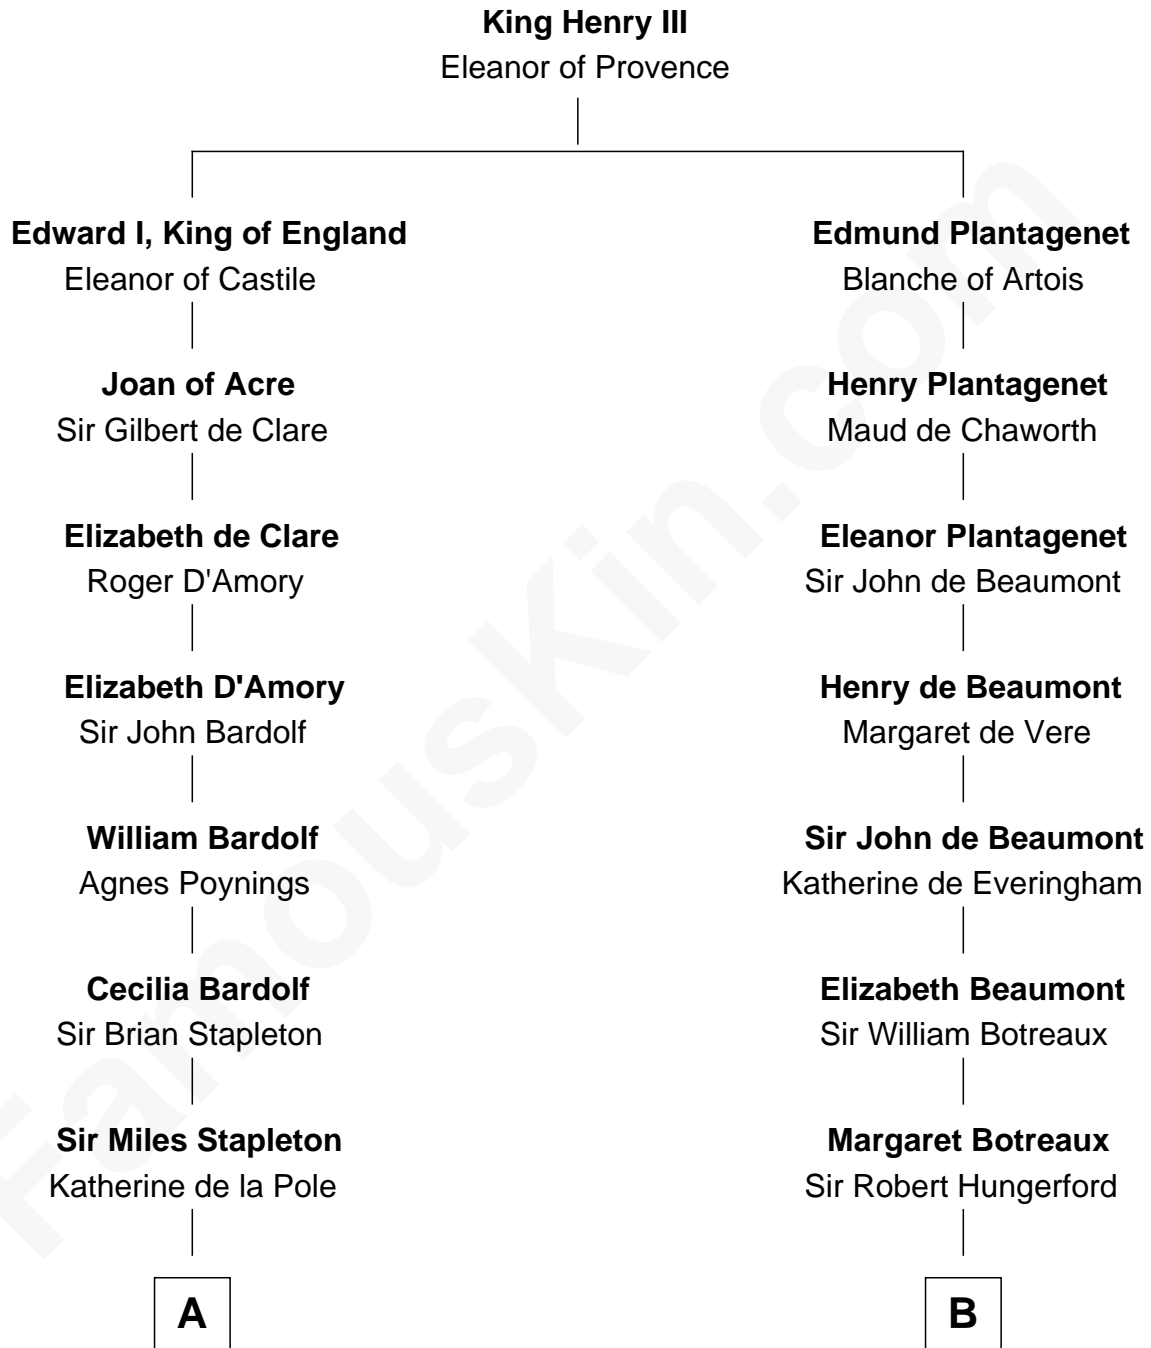

FamousKin.com

Relationship Chart of

Rev. George Burroughs

Executed for Witchcraft, Salem 1692

14th cousin 6 times removed of

Sir Charles Tupper

6th Prime Minister of Canada

C

—
Mary Bassett
Eliakim Tupper

—
Charles Tupper
Elizabeth West

—
Rev. Charles Tupper
Miriam Lockhart

—
Sir Charles Tupper
6th Prime Minister of Canada

FamousKin.com