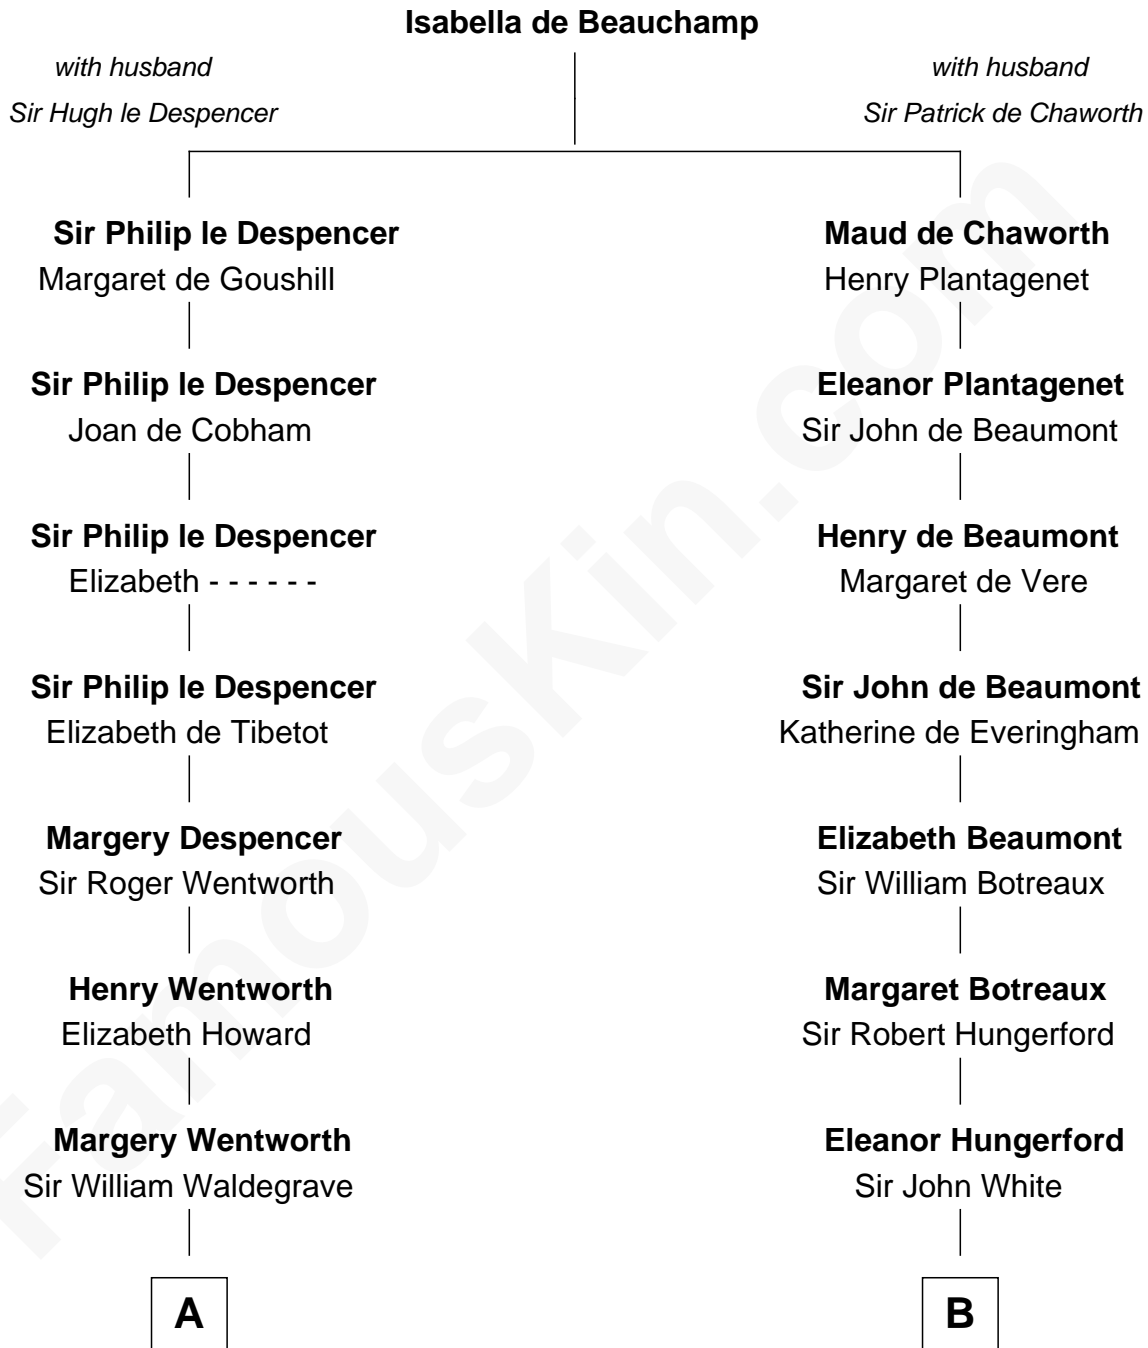

# FamousKin.com Relationship Chart of

**Rev. George Burroughs**  
*Executed for Witchcraft, Salem 1692*

12th cousin 7 times removed of

**Sir Charles Tupper**  
*6th Prime Minister of Canada*

**C**

**Charles Tupper**

Elizabeth West

**Rev. Charles Tupper**

Miriam Lockhart

**Sir Charles Tupper**

*6th Prime Minister of Canada*

FamousKin.com