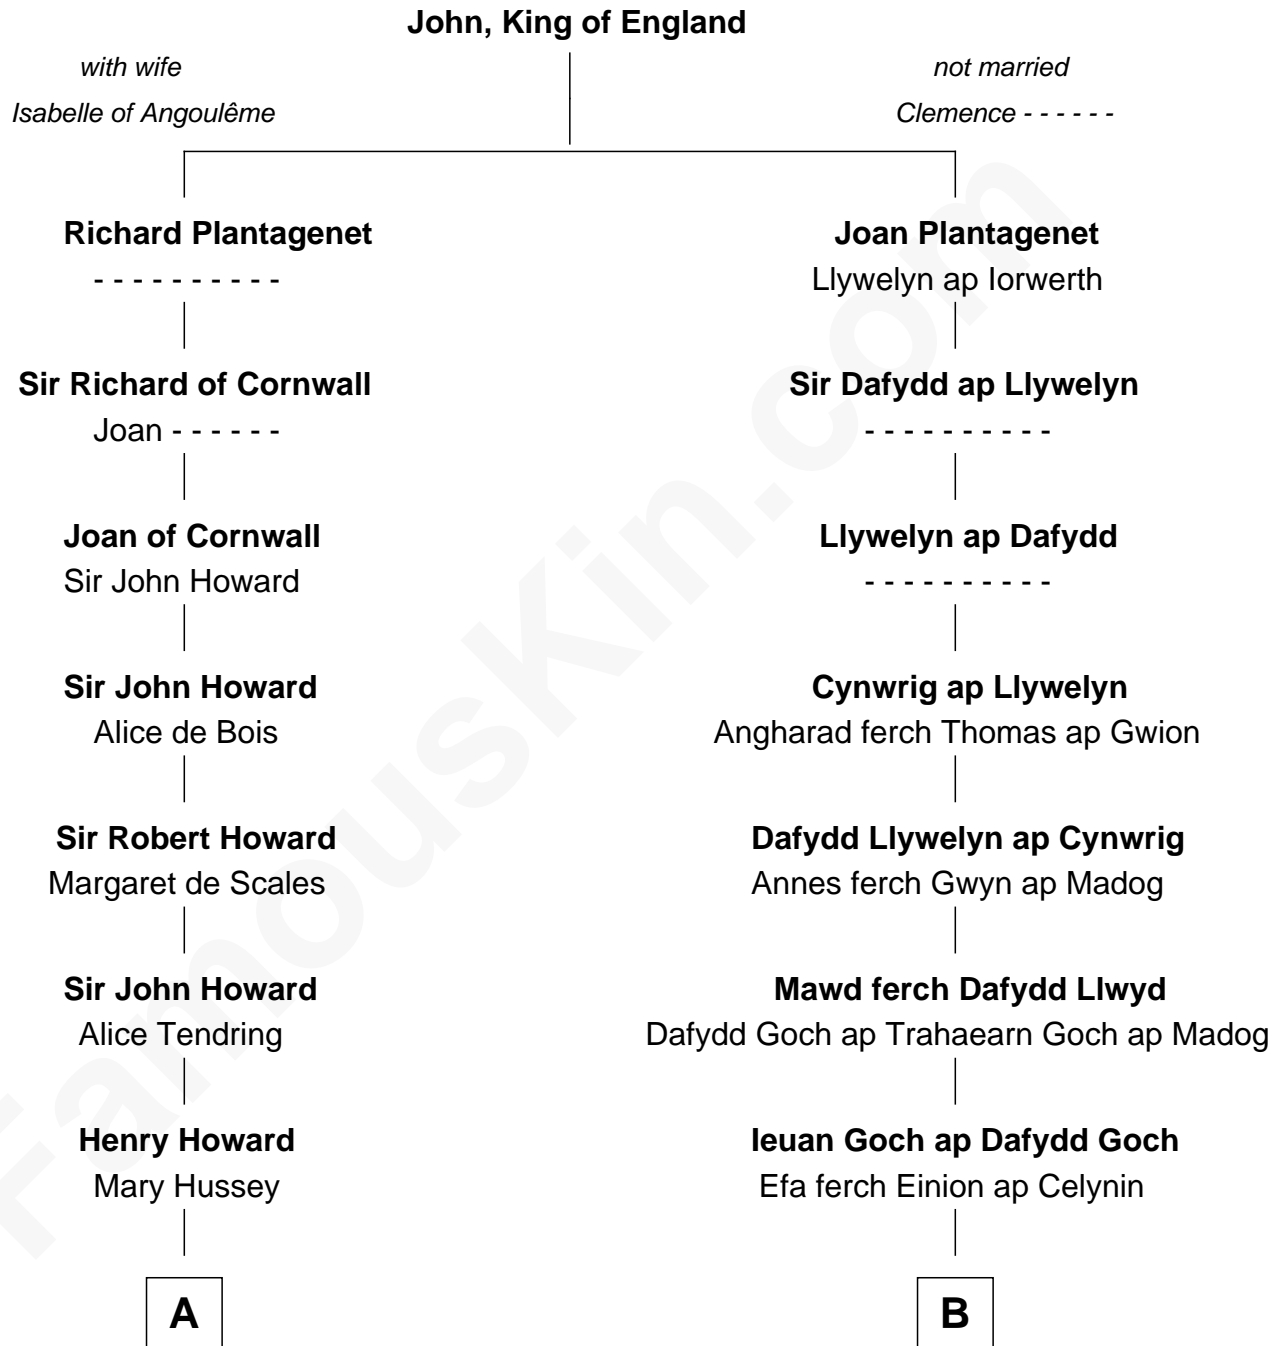

## Relationship Chart of

### Rev. George Burroughs

*Executed for Witchcraft, Salem 1692*

14th cousin 3 times removed of

**Elihu Yale**

*Benefactor and Namesake of Yale College*

**A**

**Elizabeth Howard**

Henry Wentworth

**Margery Wentworth**

Sir William Waldegrave

**George Waldegrave**

Anne Drury

**Phyllis Waldegrave**

Thomas Higham

**Bridget Higham**

Thomas Burrough