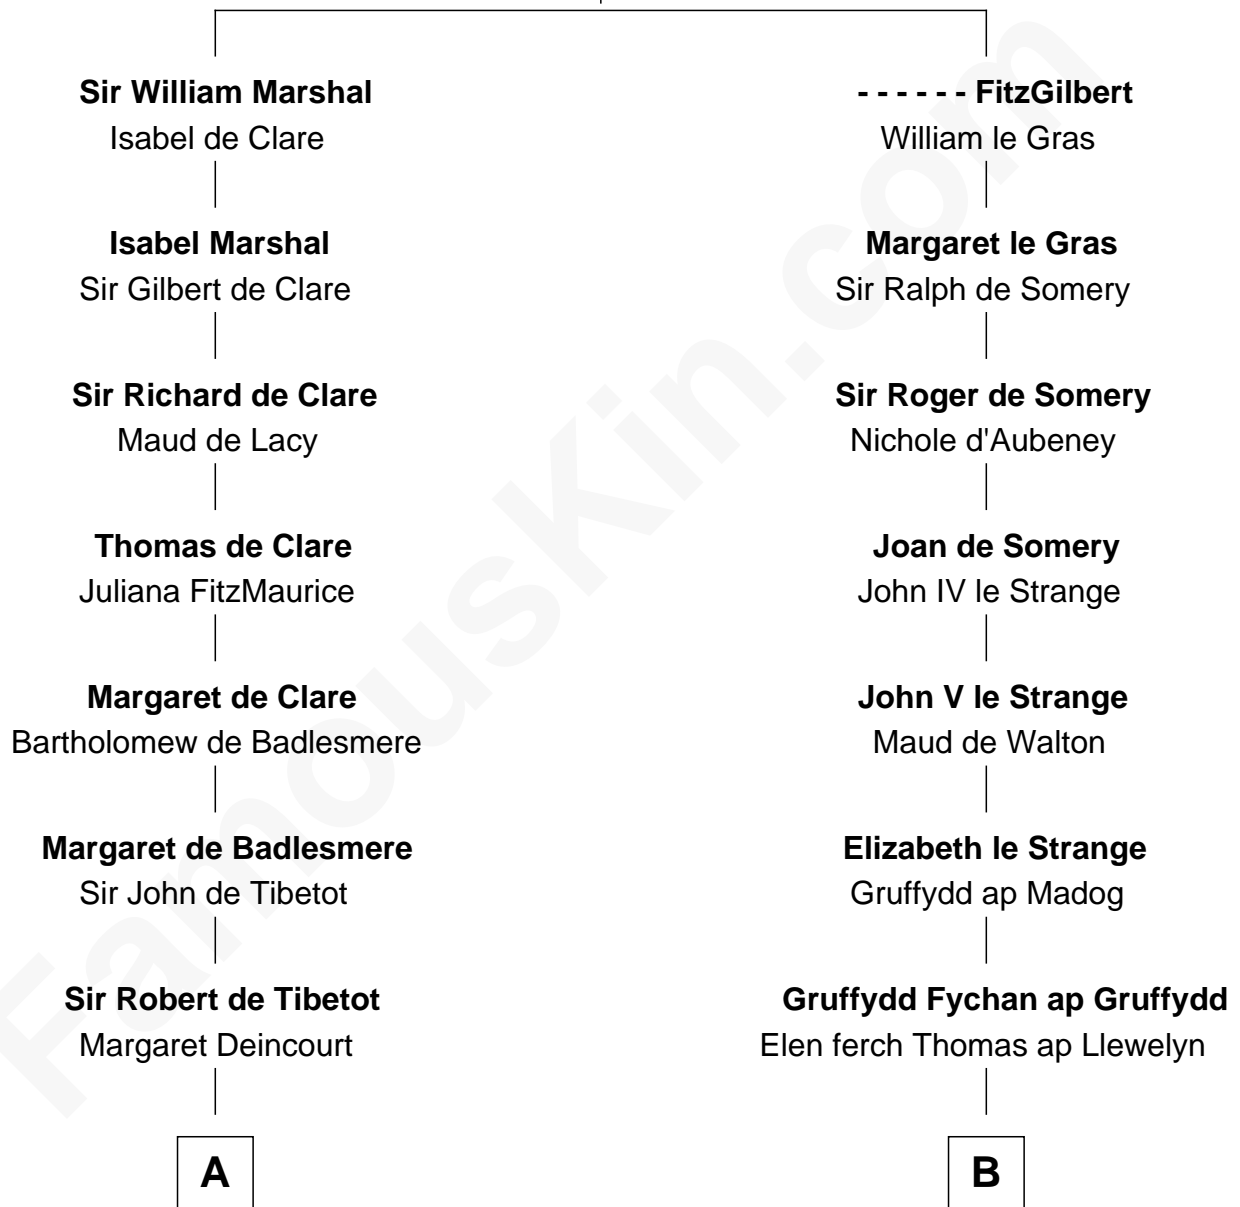

FamousKin.com

Relationship Chart of

Rev. George Burroughs

Executed for Witchcraft, Salem 1692

15th cousin 1 time removed of

Elihu Yale

Benefactor and Namesake of Yale College

John FitzGilbert
Sybilla of Salisbury

A

Elizabeth de Tibetot
Sir Philip le Despencer

Margery Despencer
Sir Roger Wentworth

Henry Wentworth
Elizabeth Howard

Margery Wentworth
Sir William Waldegrave

George Waldegrave
Anne Drury

Phyllis Waldegrave
Thomas Higham