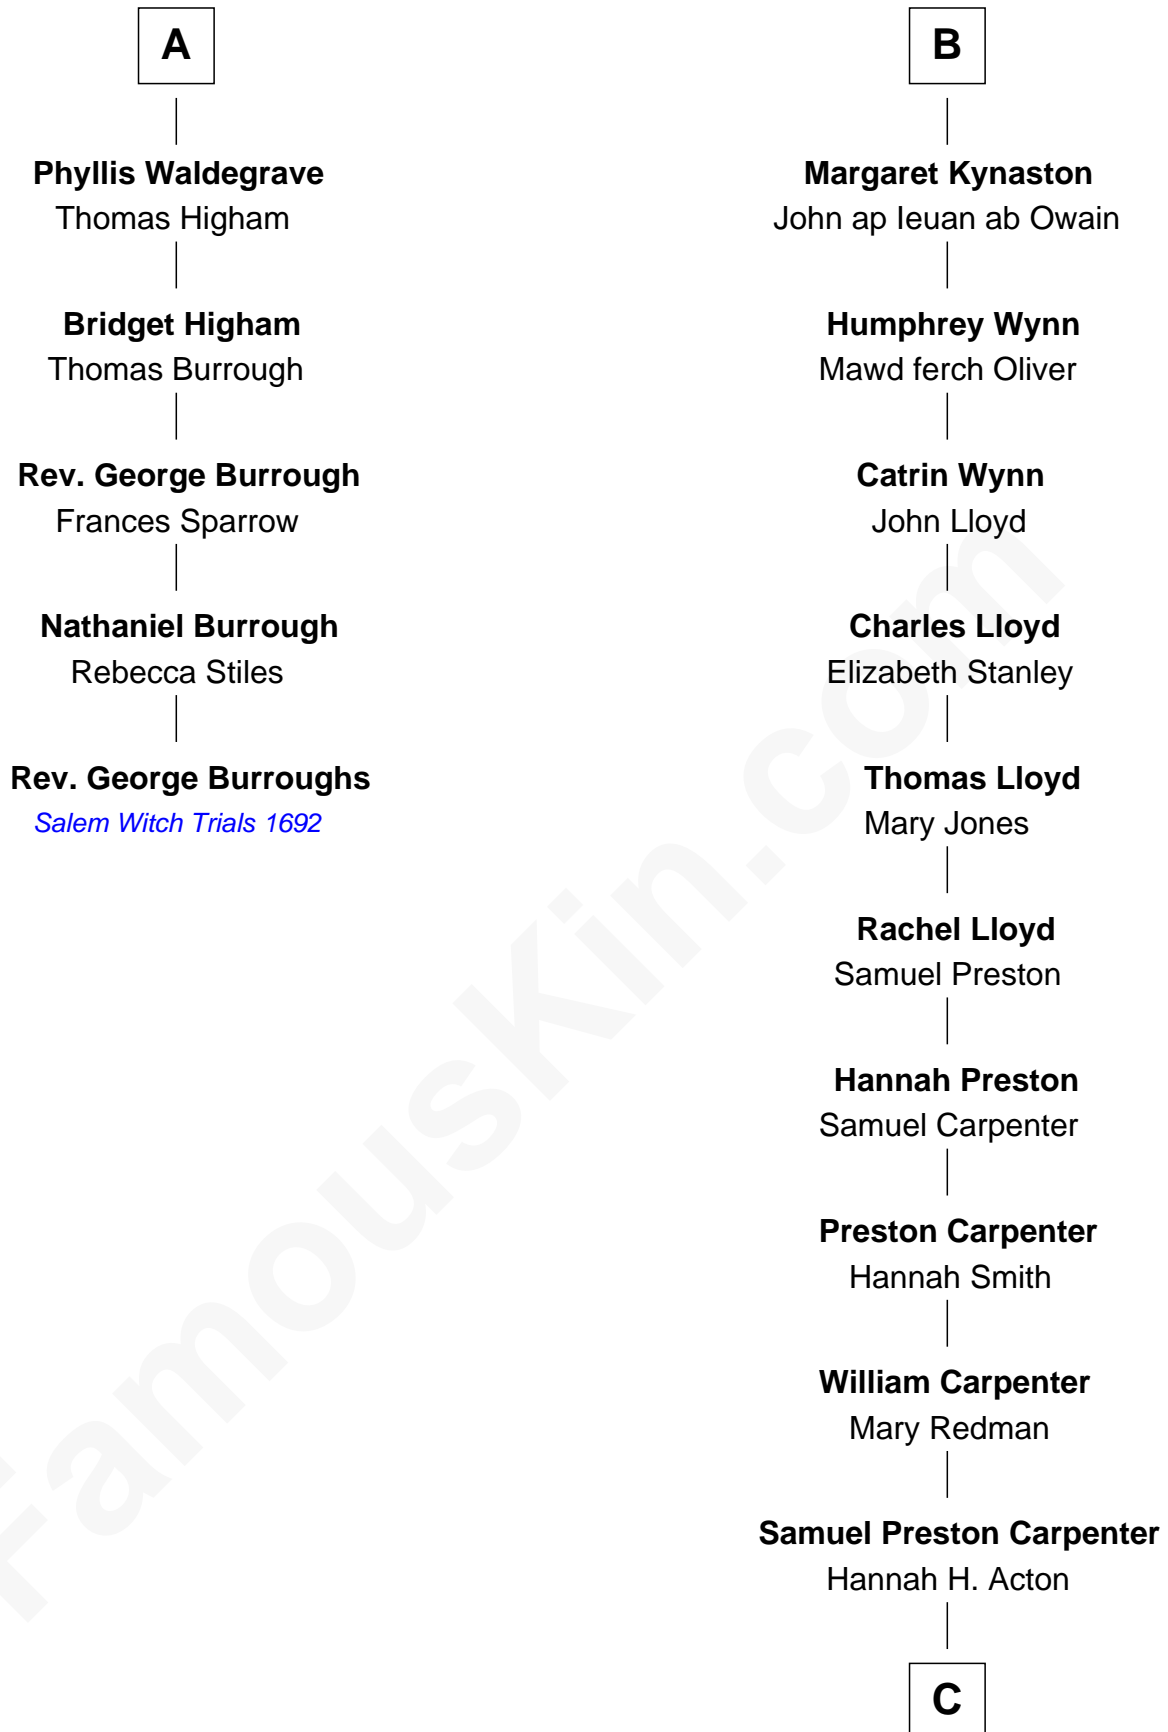

FamousKin.com

Relationship Chart of

Rev. George Burroughs

Executed for Witchcraft, Salem 1692

11th cousin 10 times removed of

Christopher Reeve

Movie Actor

C

—
Sarah Wyatt Carpenter

Richard Henry Reeve

—
Augustus Henry Reeve

Margaretta Willis Baldwin

—
Richard Henry Reeve

Anne Conrad D'Olier

—
Franklin D'Olier Reeve

Barbara Pitney Lamb