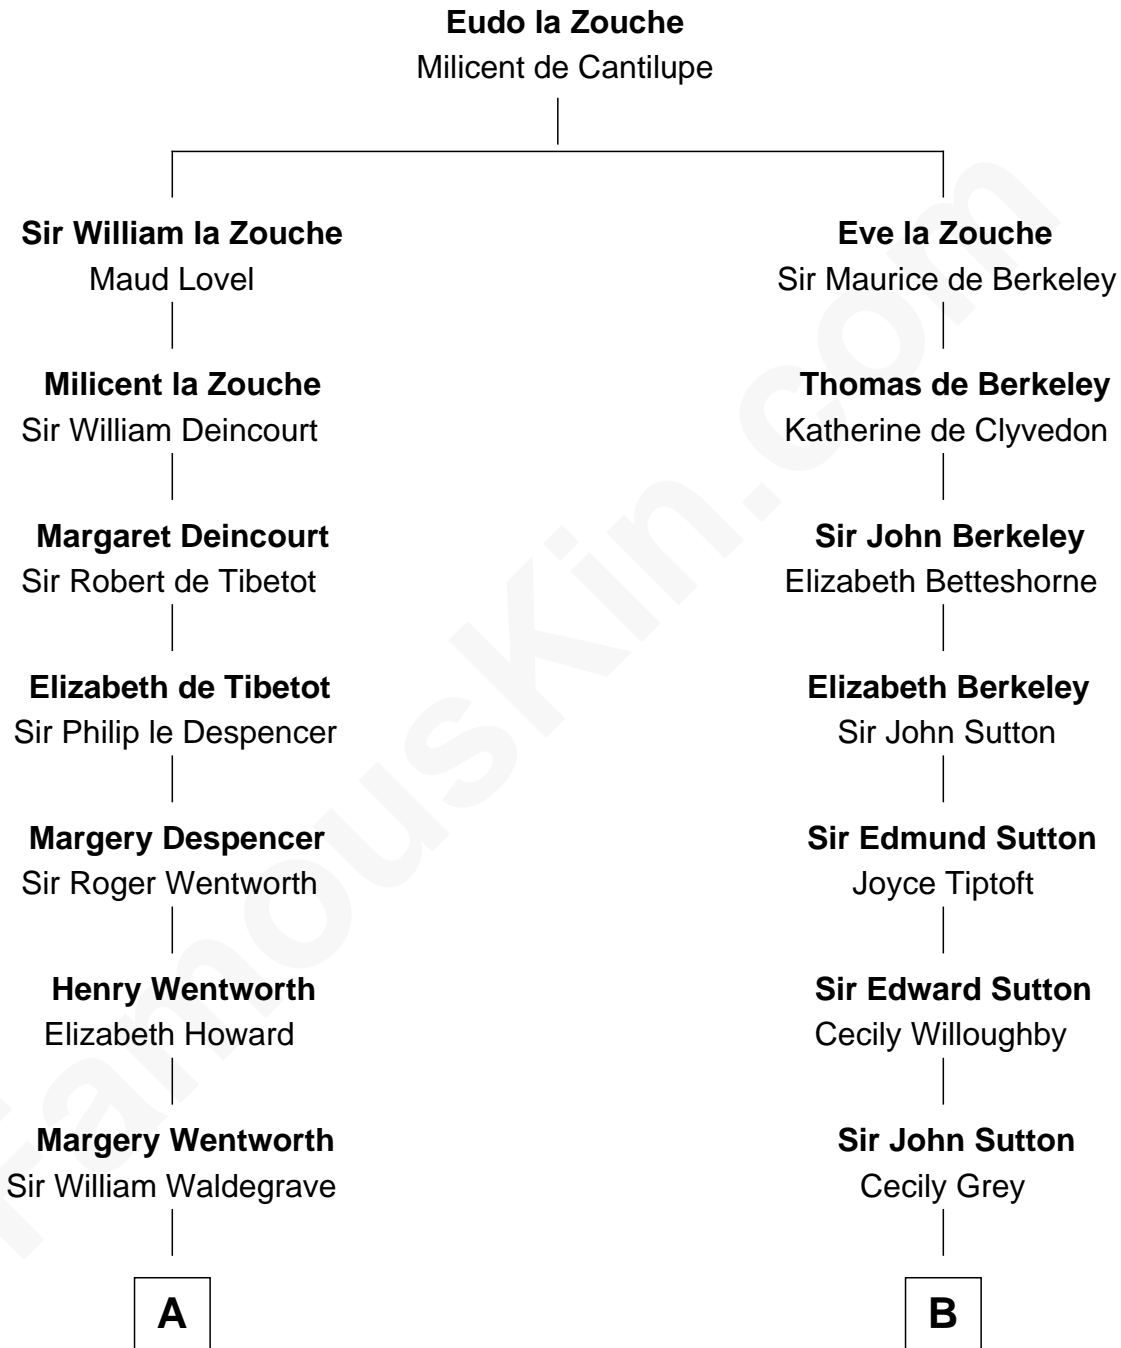

FamousKin.com

Relationship Chart of

Rev. George Burroughs
Executed for Witchcraft, Salem 1692

12th cousin 9 times removed of

Christopher Reeve
Movie Actor

C

Katherine Irving Dayton

Henry Baldwin