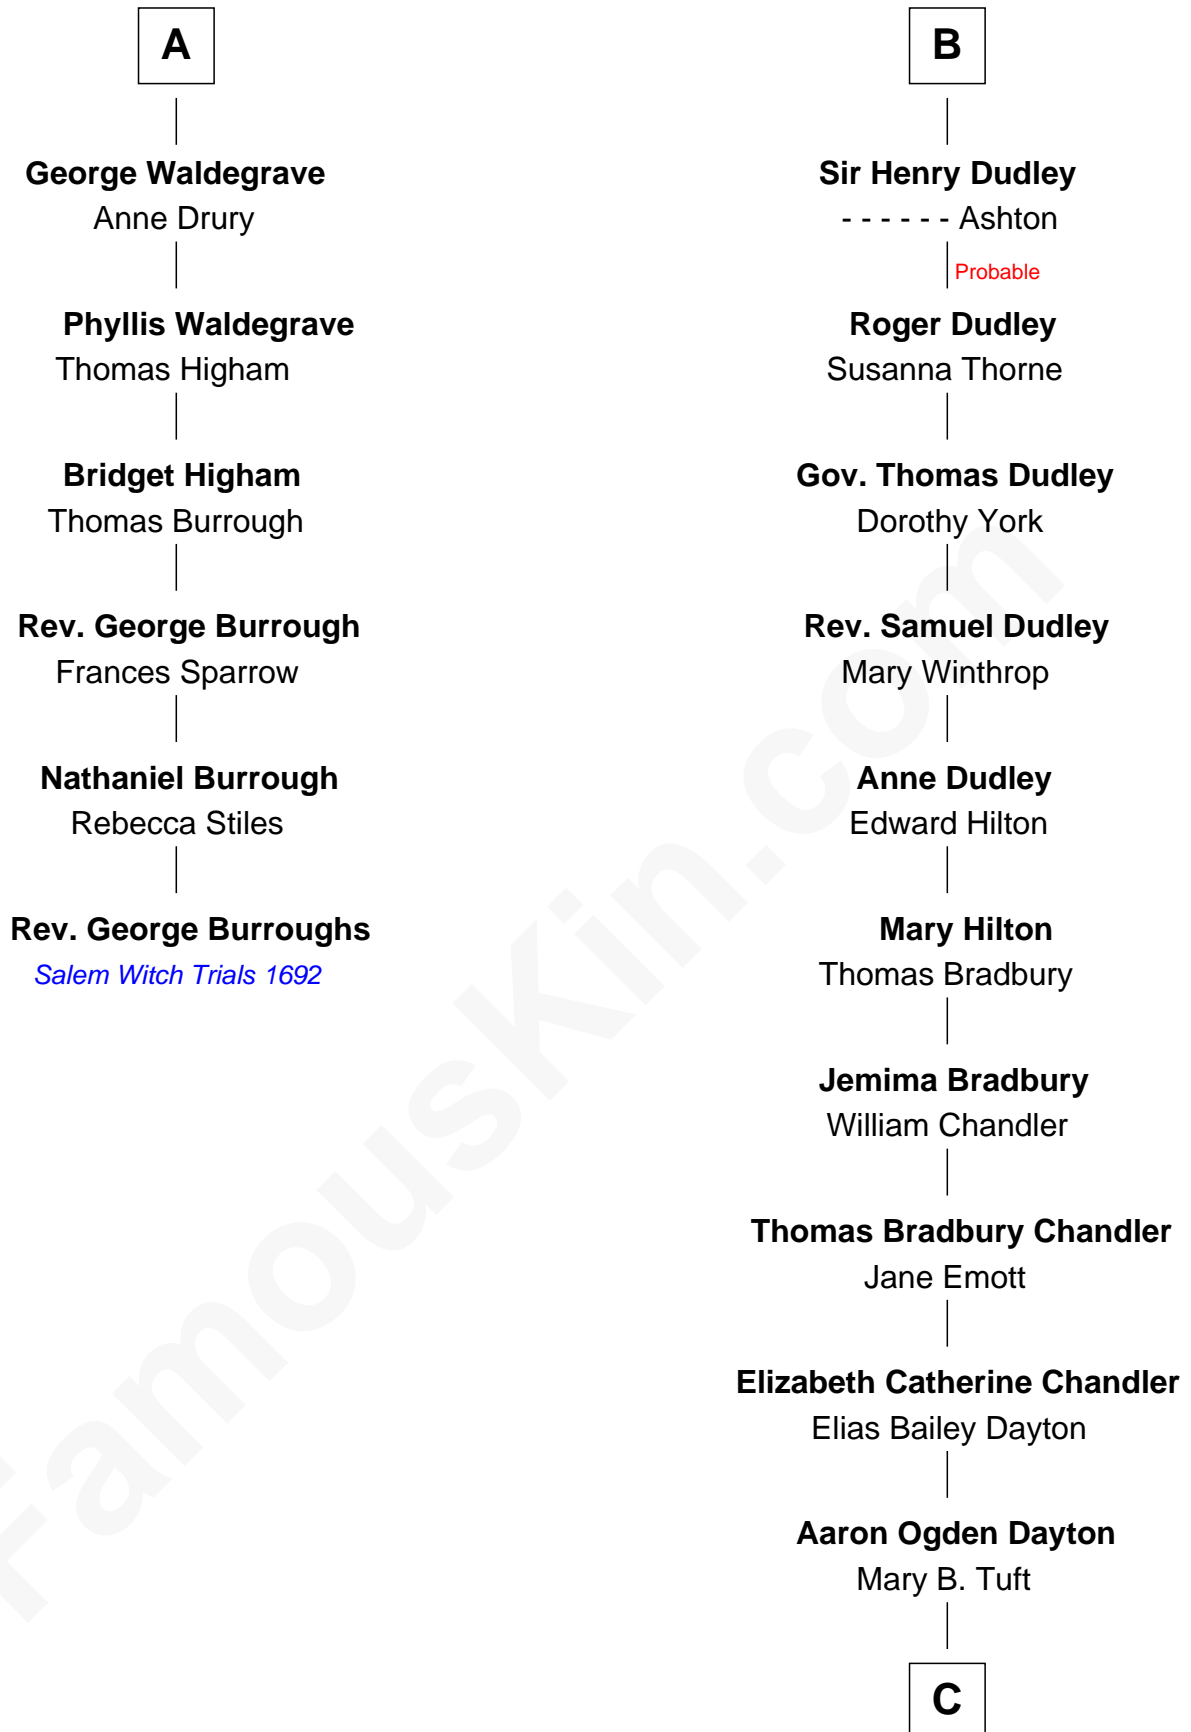

FamousKin.com

Relationship Chart of

Rev. George Burroughs
Executed for Witchcraft, Salem 1692

12th cousin 9 times removed of

Christopher Reeve
Movie Actor

C

Katherine Irving Dayton

Henry Baldwin

Margaretta Willis Baldwin

Augustus Henry Reeve

Richard Henry Reeve

Anne Conrad D'Olier

Franklin D'Olier Reeve

Barbara Pitney Lamb

Christopher Reeve

Movie Actor