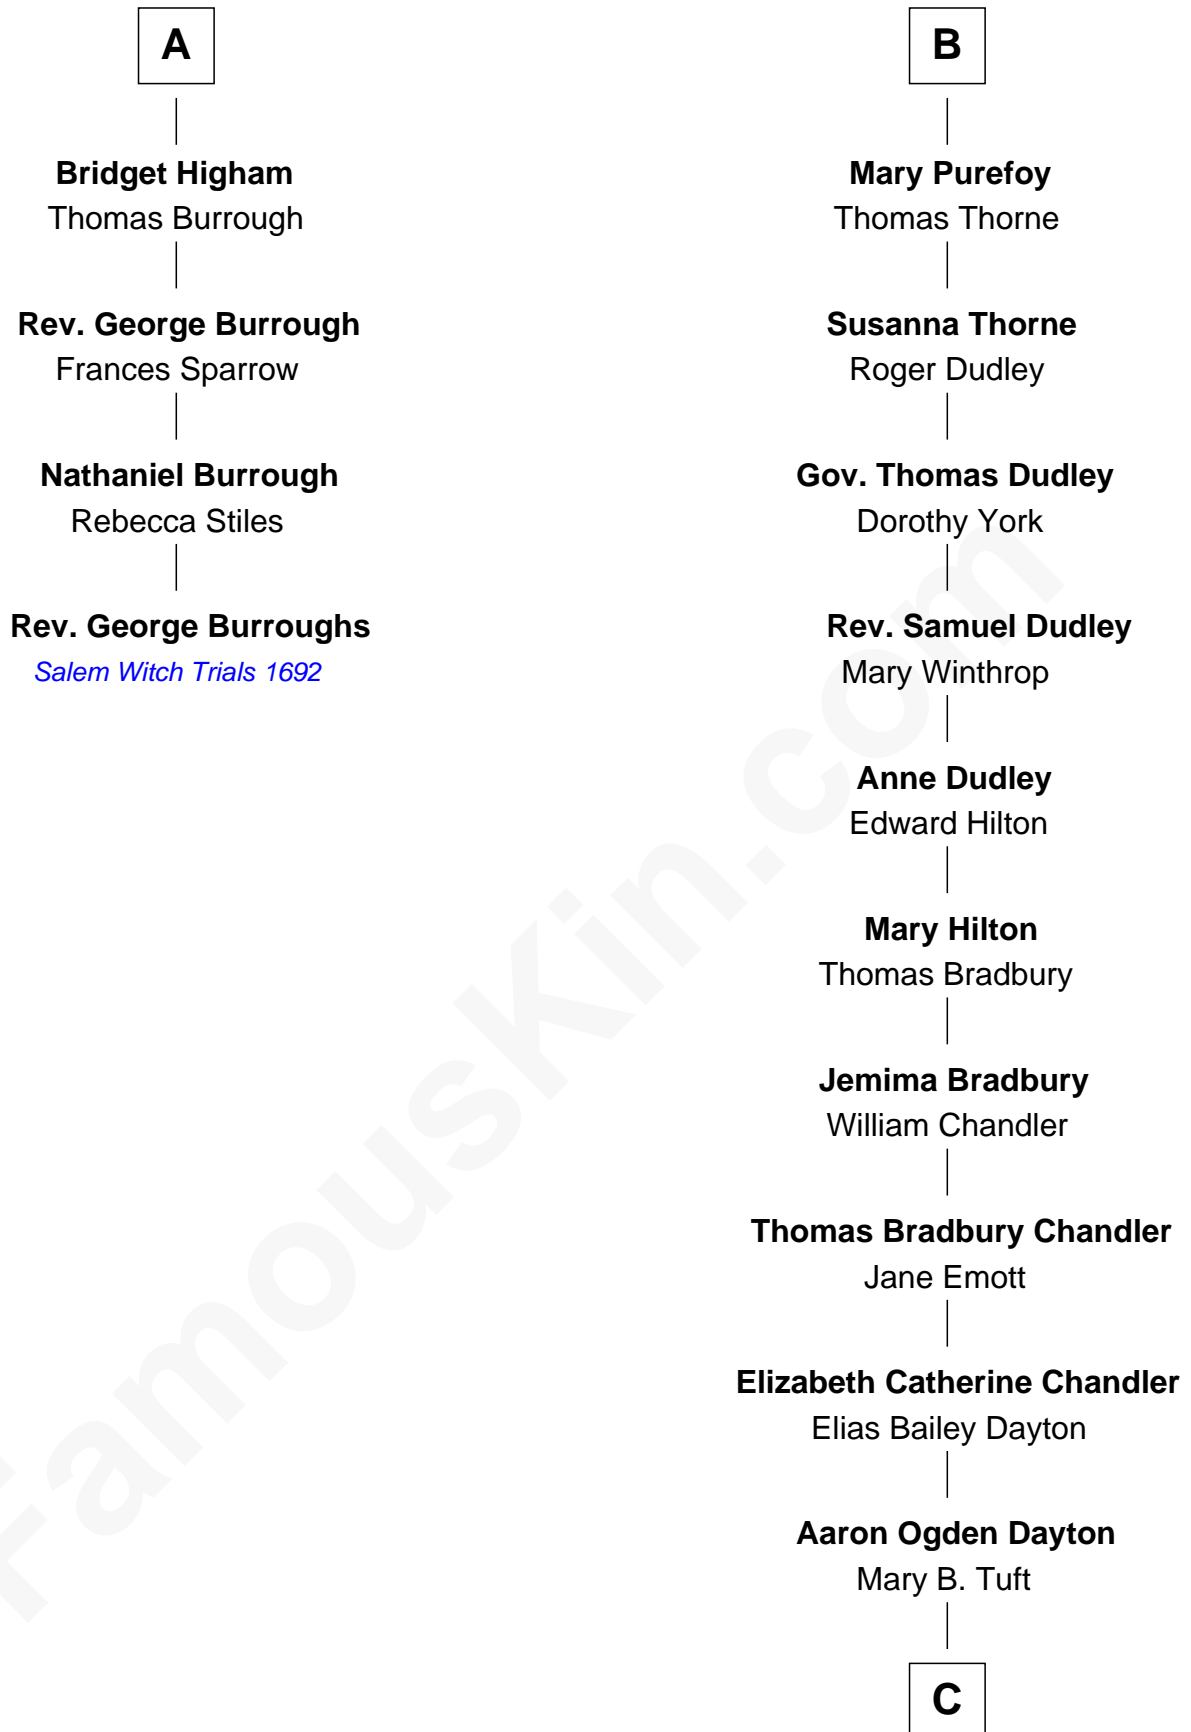

FamousKin.com

Relationship Chart of

Rev. George Burroughs

Executed for Witchcraft, Salem 1692

10th cousin 11 times removed of

Christopher Reeve

Movie Actor

Sir John Howard

Alice de Bois

C

Katherine Irving Dayton

Henry Baldwin

Margaretta Willis Baldwin

Augustus Henry Reeve

Richard Henry Reeve

Anne Conrad D'Olier