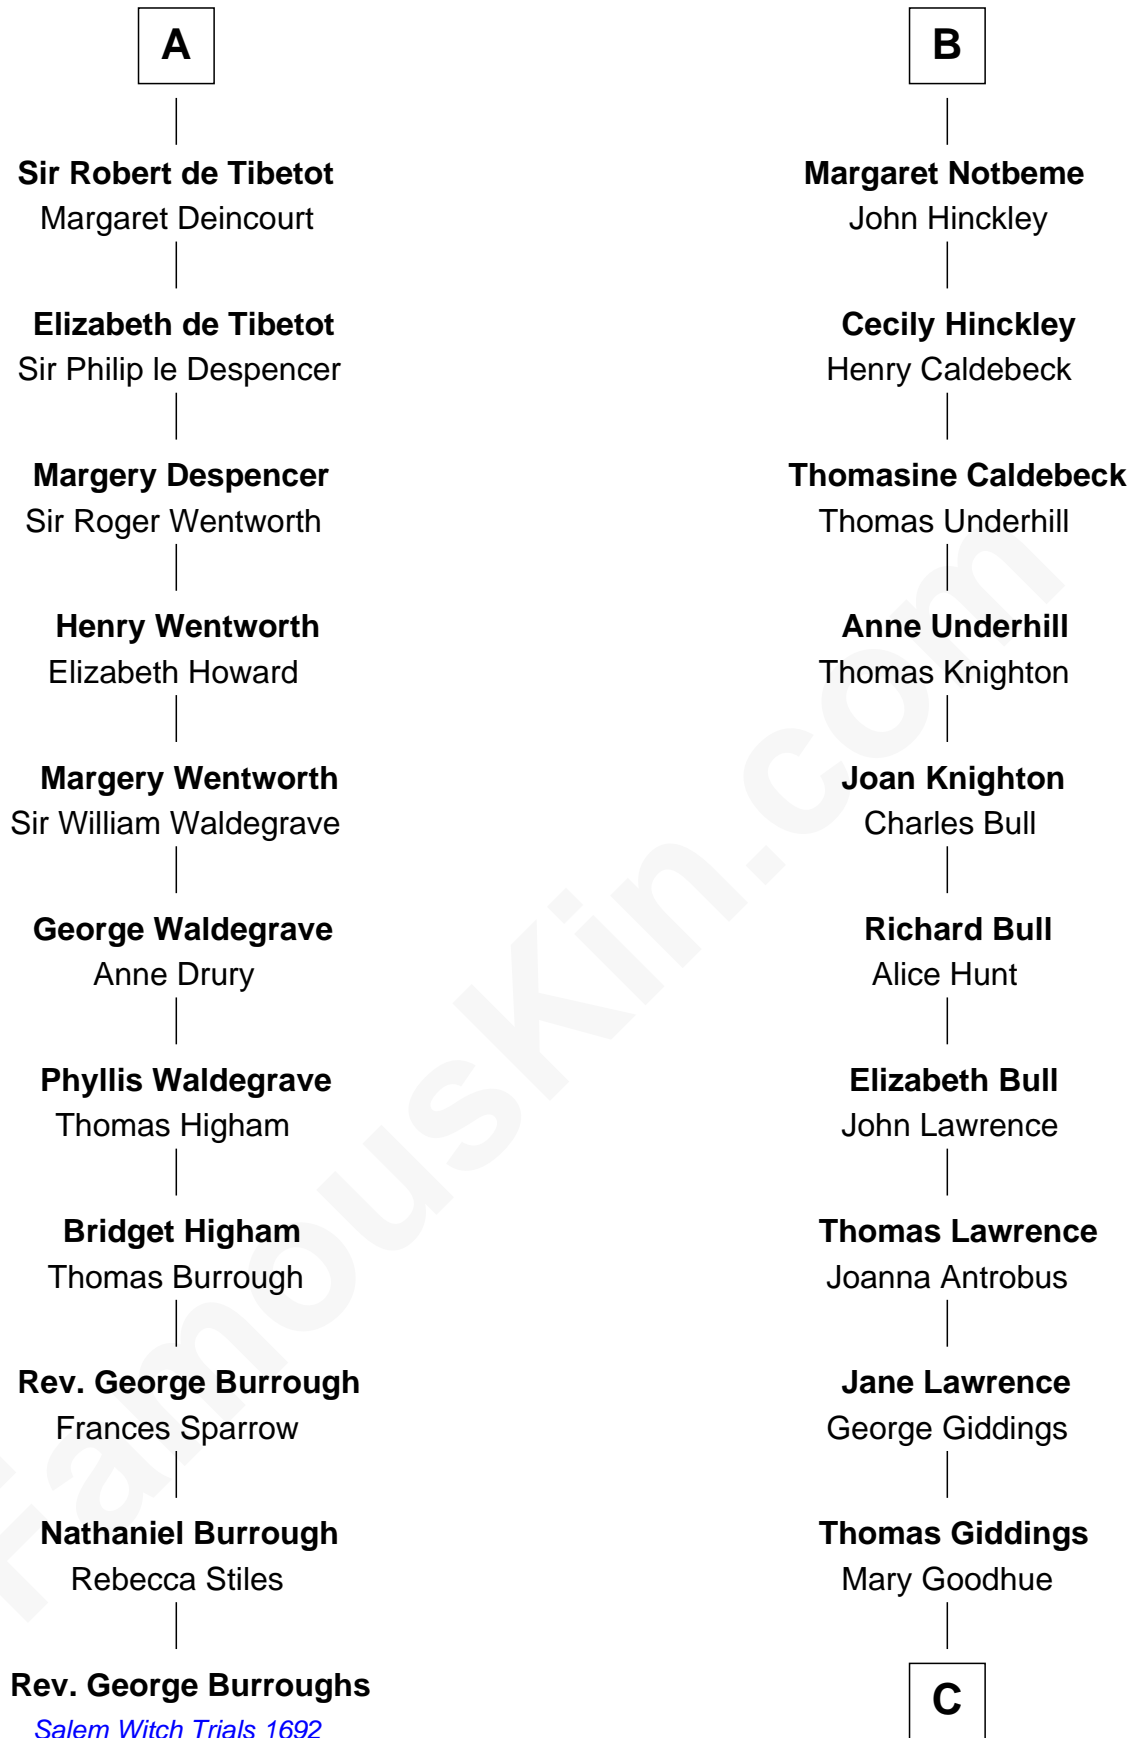

FamousKin.com

Relationship Chart of

Rev. George Burroughs

Executed for Witchcraft, Salem 1692

17th cousin 4 times removed of

Nathaniel Hawthorne

Author of The Scarlet Letter

Robert Fitzrichard

Maud de St. Liz

C

Mary Giddings
Thomas Manning

John Manning
Ruth Potter

Richard Manning
Miriam Lord

Elizabeth Clarke Manning
Nathaniel Hathorne

Nathaniel Hawthorne
Author of [The Scarlet Letter](#)