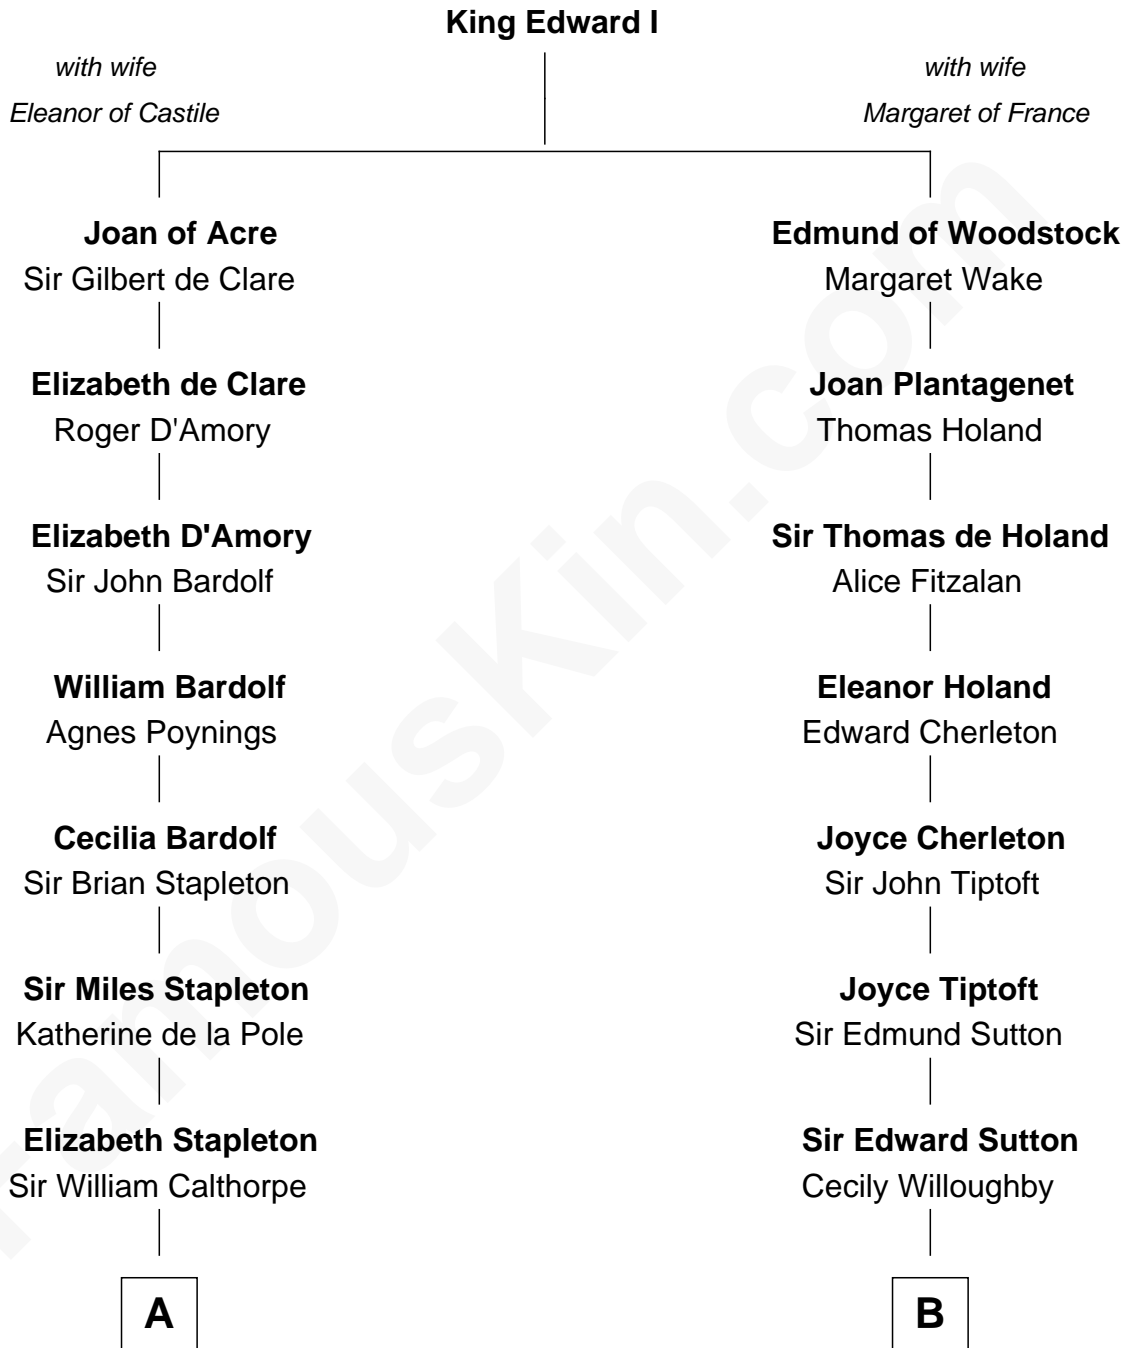

FamousKin.com

Relationship Chart of

Rev. George Burroughs

Executed for Witchcraft, Salem 1692

13th cousin 5 times removed of

Colonel Robert Gould Shaw

U.S. Civil War leader of film "Glory" fame

C

Francis George Shaw

Sarah Blake Sturgis

Colonel Robert Gould Shaw

Main character in film "Glory"

FamousKin.com