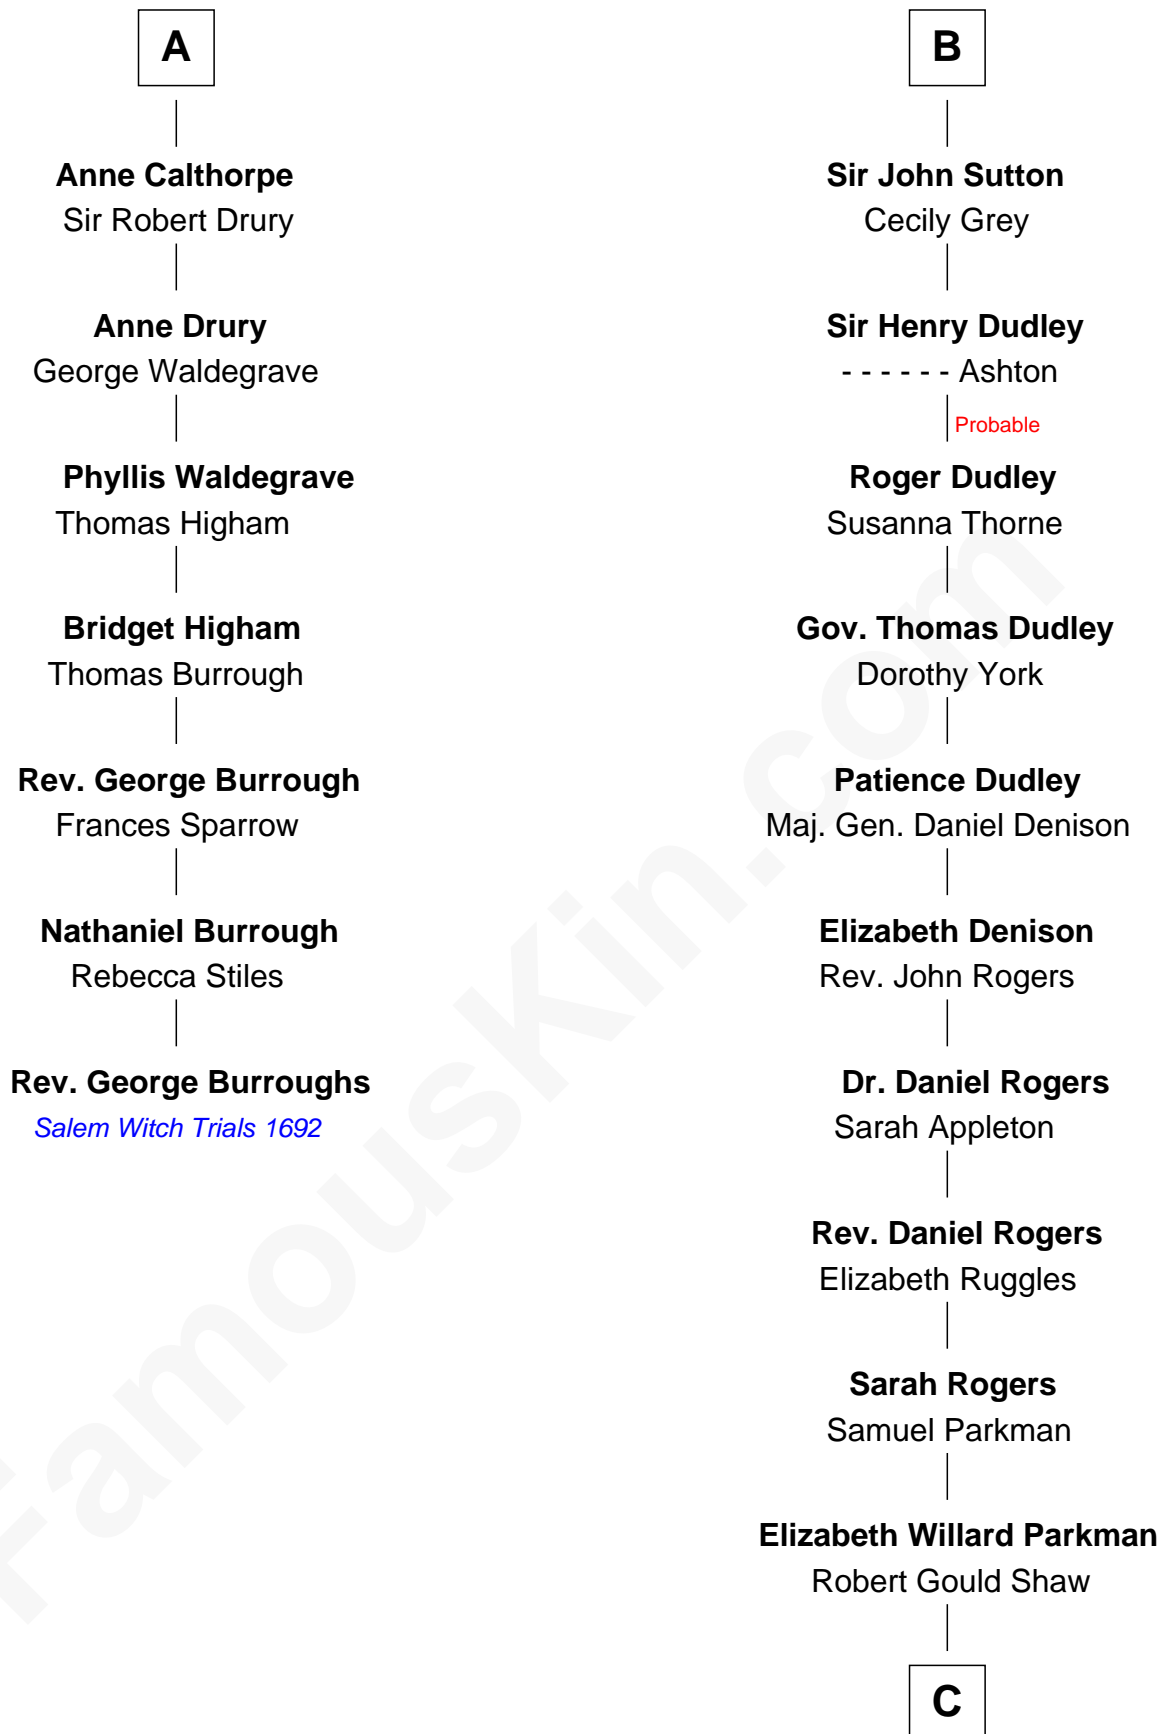

FamousKin.com

Relationship Chart of

Rev. George Burroughs

Executed for Witchcraft, Salem 1692

13th cousin 5 times removed of

Colonel Robert Gould Shaw

U.S. Civil War leader of film "Glory" fame

C

Francis George Shaw

Sarah Blake Sturgis

Colonel Robert Gould Shaw

Main character in film "Glory"

FamousKin.com