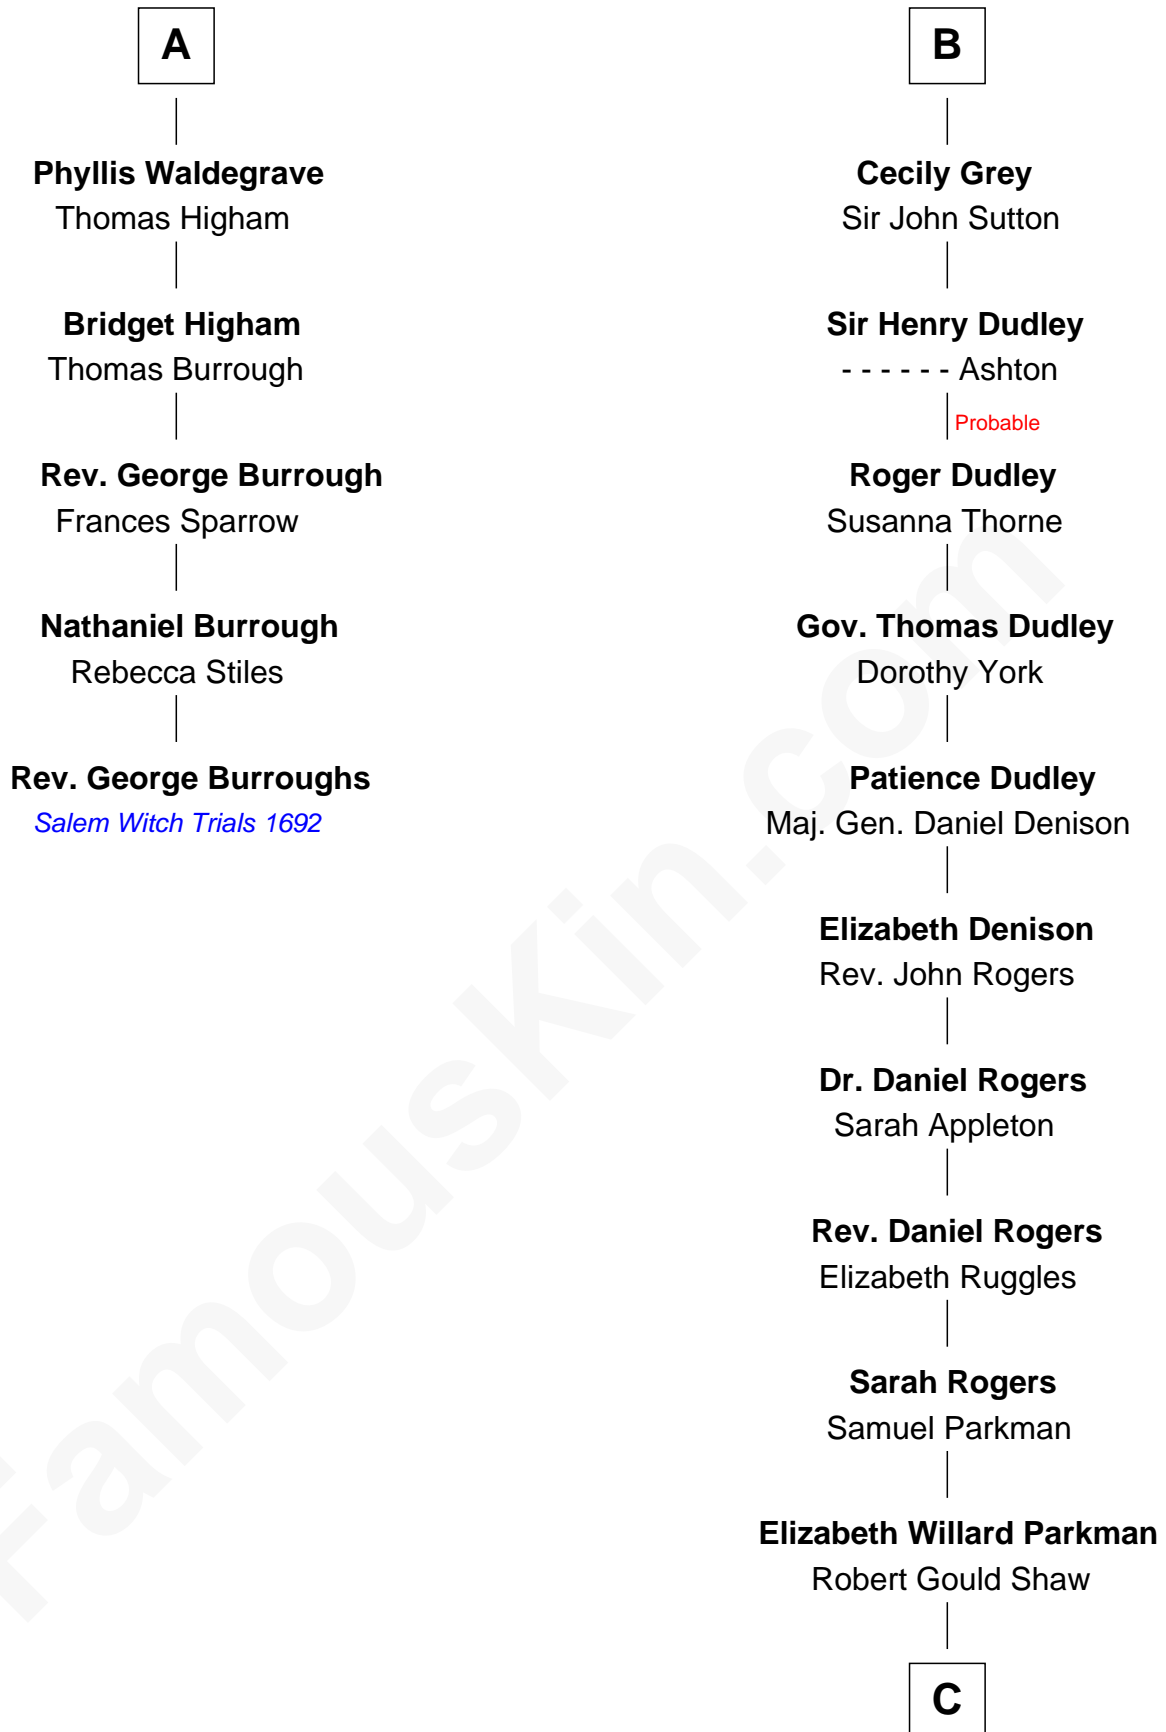

FamousKin.com

Relationship Chart of

Rev. George Burroughs

Executed for Witchcraft, Salem 1692

11th cousin 7 times removed of

Colonel Robert Gould Shaw

U.S. Civil War leader of film "Glory" fame

Bartholomew de Badlesmere

Margery de Badlesmere

Sir William de Ros

Thomas de Ros

Beatrice de Stafford

Margaret de Ros

Sir Reynold Grey

Margaret Grey

Sir William Bonville

William Bonville

Elizabeth Harington

William Bonville

Katherine Neville

Cecily Bonville

Thomas Grey

B

C

Francis George Shaw

Sarah Blake Sturgis

Colonel Robert Gould Shaw

Main character in film "Glory"

FamousKin.com