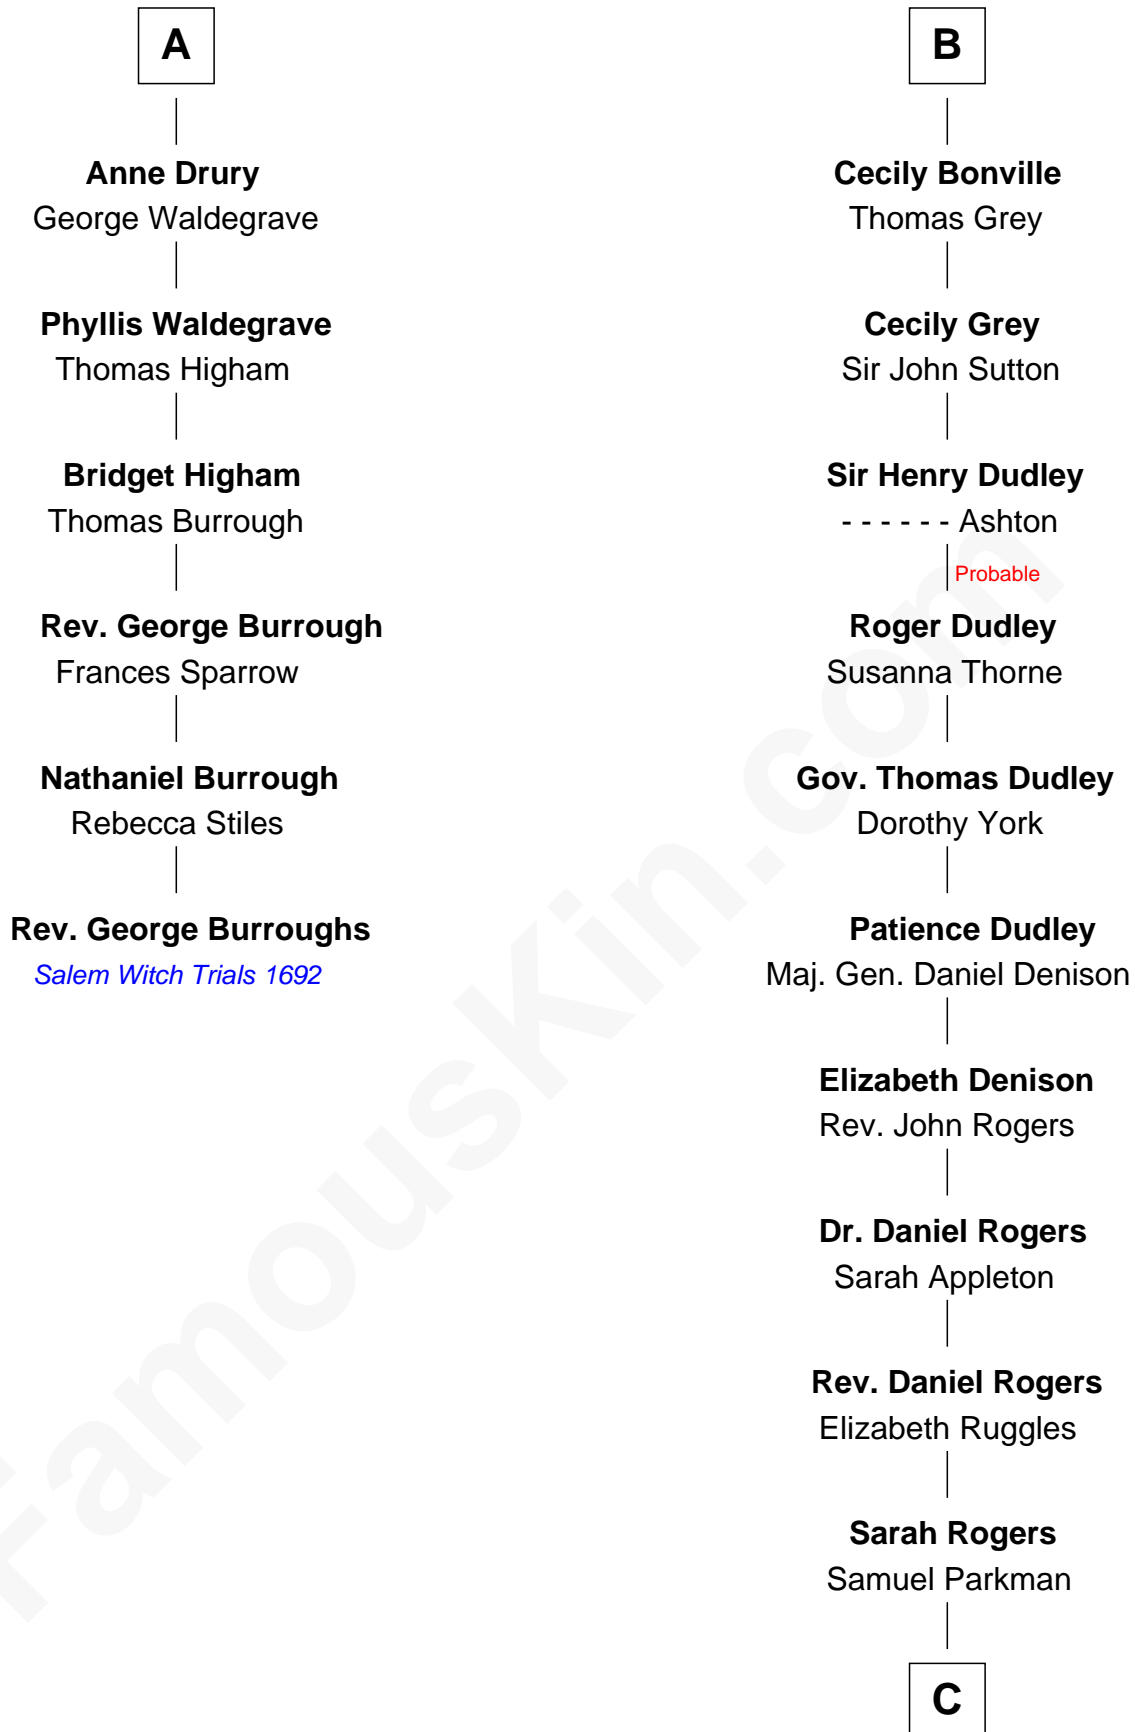

## Relationship Chart of

### Rev. George Burroughs

*Executed for Witchcraft, Salem 1692*

12th cousin 7 times removed of

### Colonel Robert Gould Shaw

*U.S. Civil War leader of film "Glory" fame*

C

Elizabeth Willard Parkman

Robert Gould Shaw

Francis George Shaw

Sarah Blake Sturgis

Colonel Robert Gould Shaw

*Main character in film "Glory"*

FamousKin.com