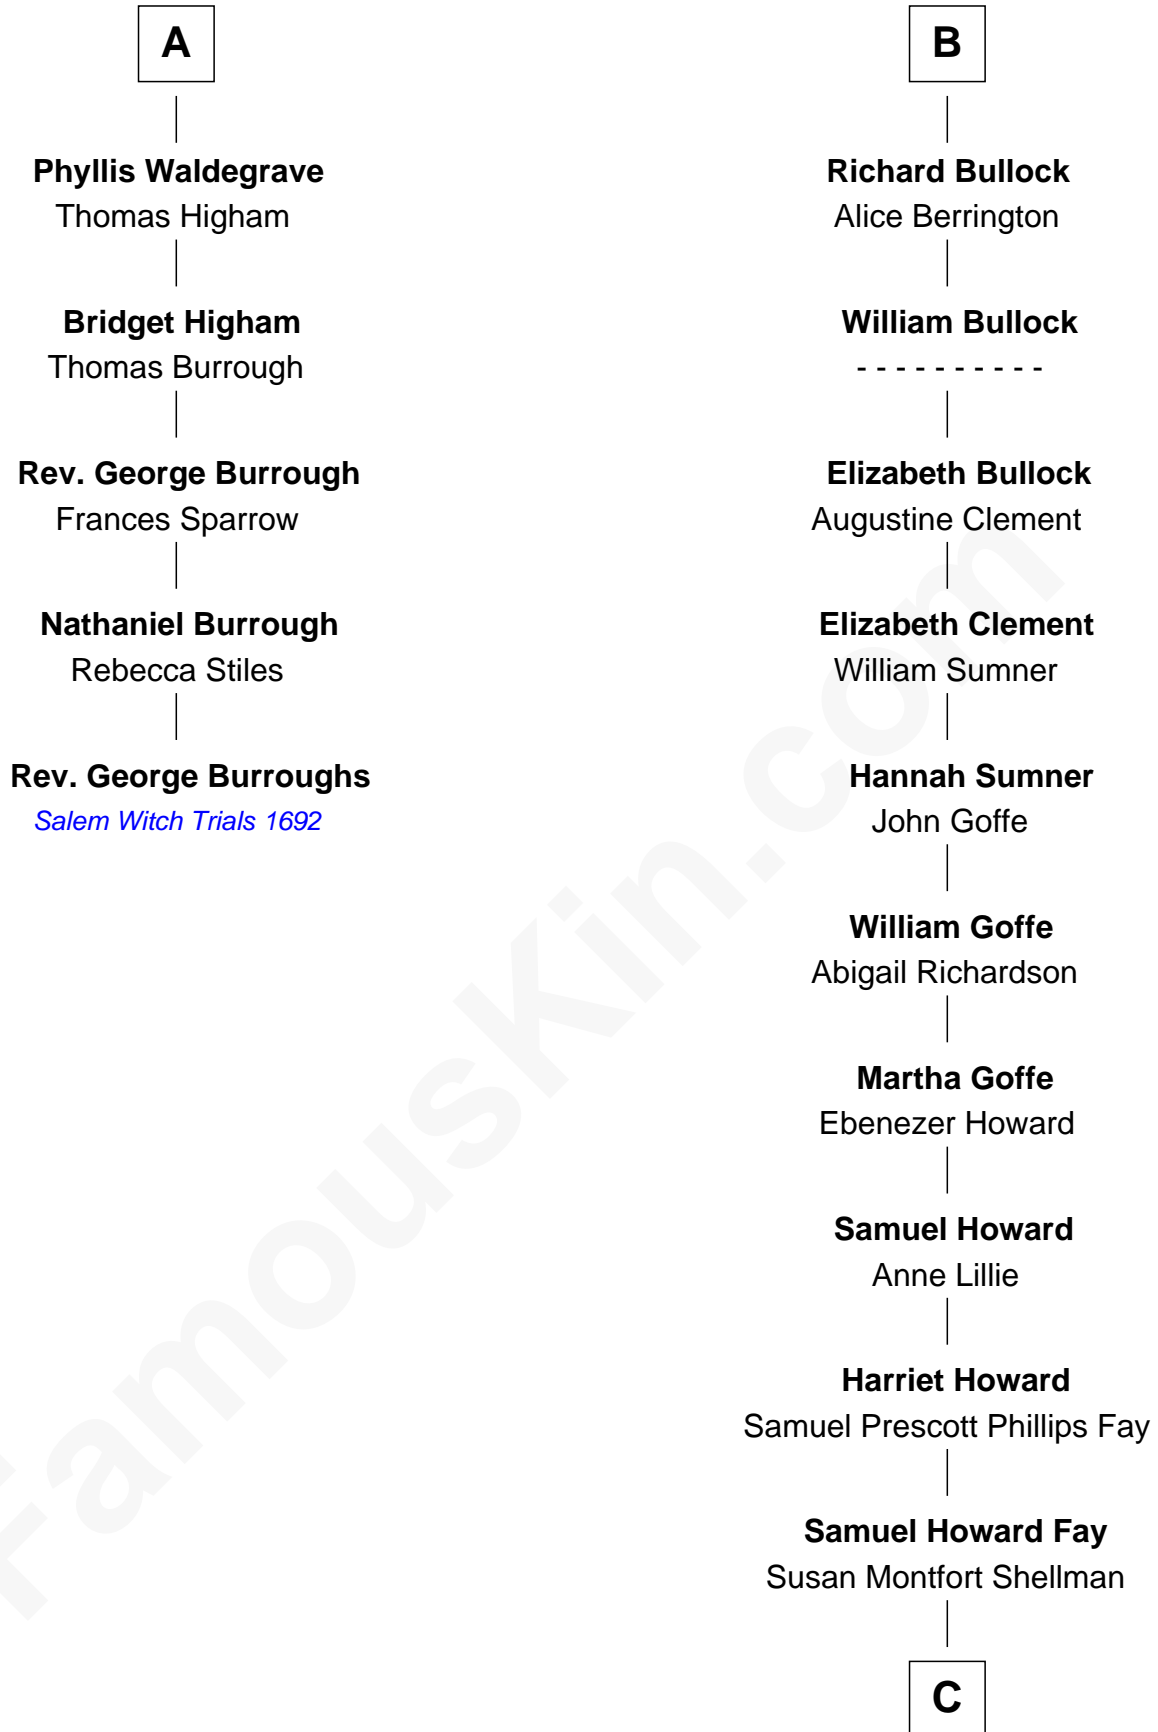

FamousKin.com

Relationship Chart of

Rev. George Burroughs

Executed for Witchcraft, Salem 1692

11th cousin 9 times removed of

George H. W. Bush

41st U.S. President

Bartholomew de Badlesmere

Margaret de Clare

Margaret de Badlesmere

Sir John de Tibetot

Sir Robert de Tibetot

Margaret Deincourt

Elizabeth de Tibetot

Sir Philip le Despencer

Margery Despencer

Joan de Vere

Sir William Norreys

Margaret Norreys

Gilbert Bullock

Thomas Bullock

Alice Kingsmill

B

C

Harriet Eleanor Fay
Rev. James Smith Bush

Samuel Prescott Bush
Flora Sheldon

Prescott Sheldon Bush
Dorothy Wear Walker

George H. W. Bush
41st U.S. President

FamousKin.com