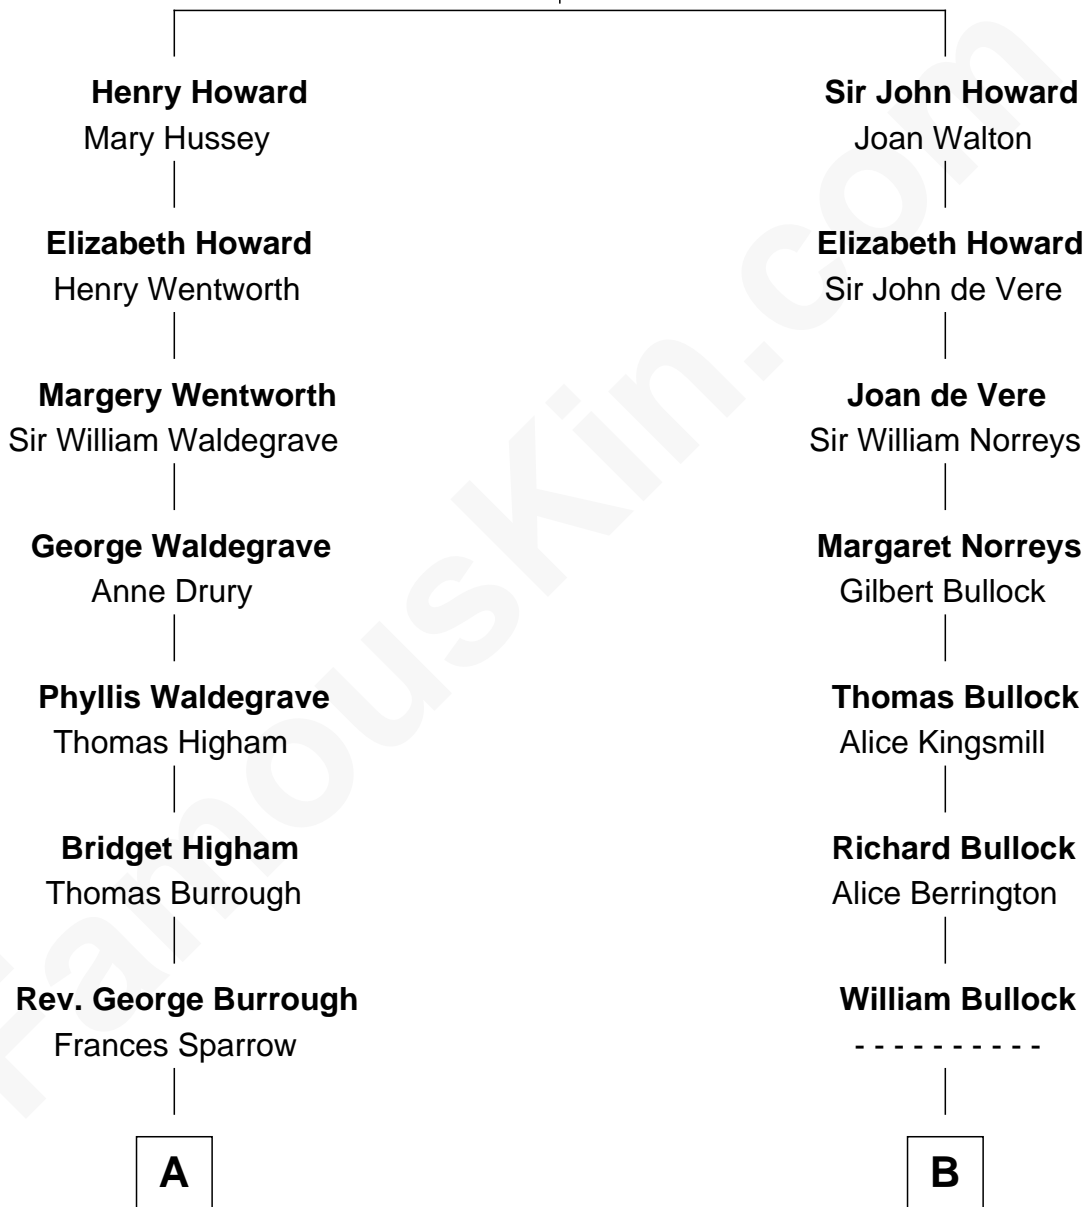

FamousKin.com

Relationship Chart of

Rev. George Burroughs

Executed for Witchcraft, Salem 1692

8th cousin 11 times removed of

George W. Bush
43rd U.S. President

Sir John Howard

with wife
Alice Tendring

with wife
Margaret de Plaiz

C

Prescott Sheldon Bush

Dorothy Wear Walker

George Herbert Walker Bush

Barbara Pierce

George W. Bush

43rd U.S. President