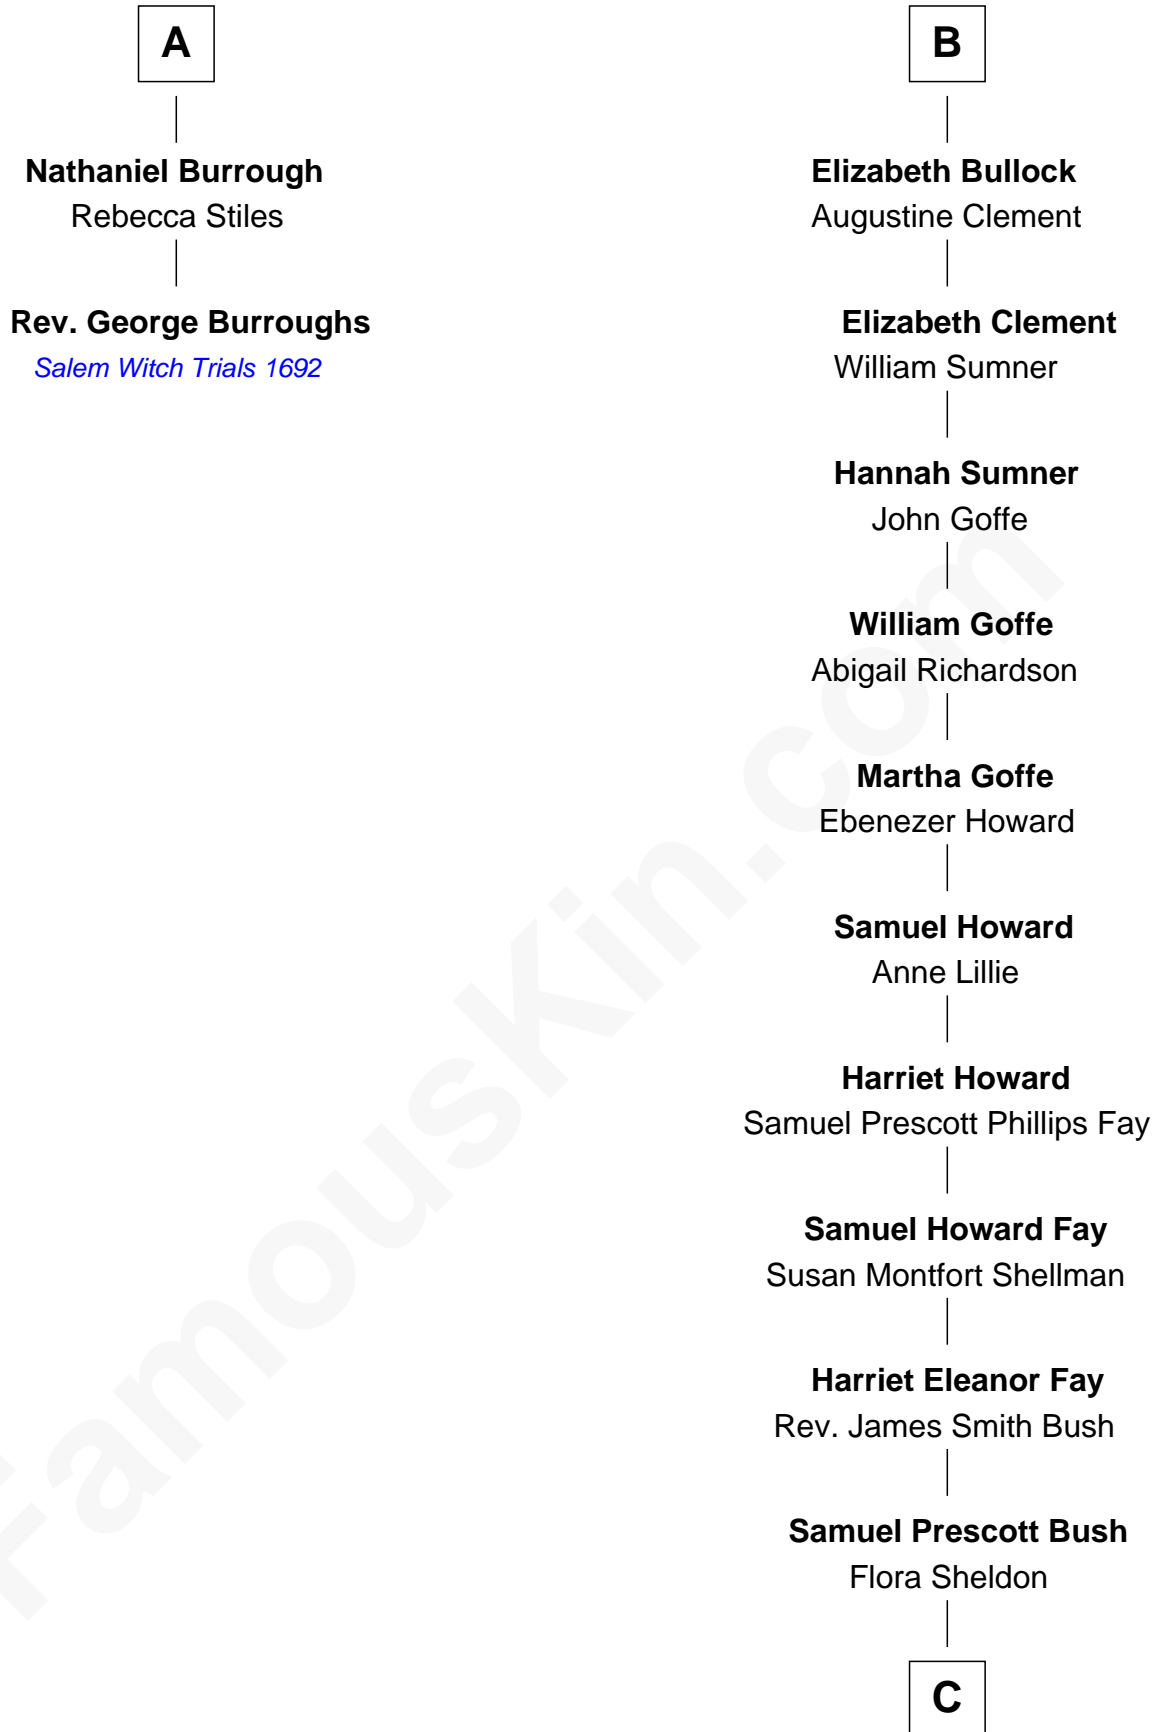

FamousKin.com

Relationship Chart of

Rev. George Burroughs

Executed for Witchcraft, Salem 1692

8th cousin 11 times removed of

George W. Bush
43rd U.S. President

Sir John Howard

with wife
Alice Tendring

with wife
Margaret de Plaiz

C

Prescott Sheldon Bush

Dorothy Wear Walker

George Herbert Walker Bush

Barbara Pierce

George W. Bush

43rd U.S. President