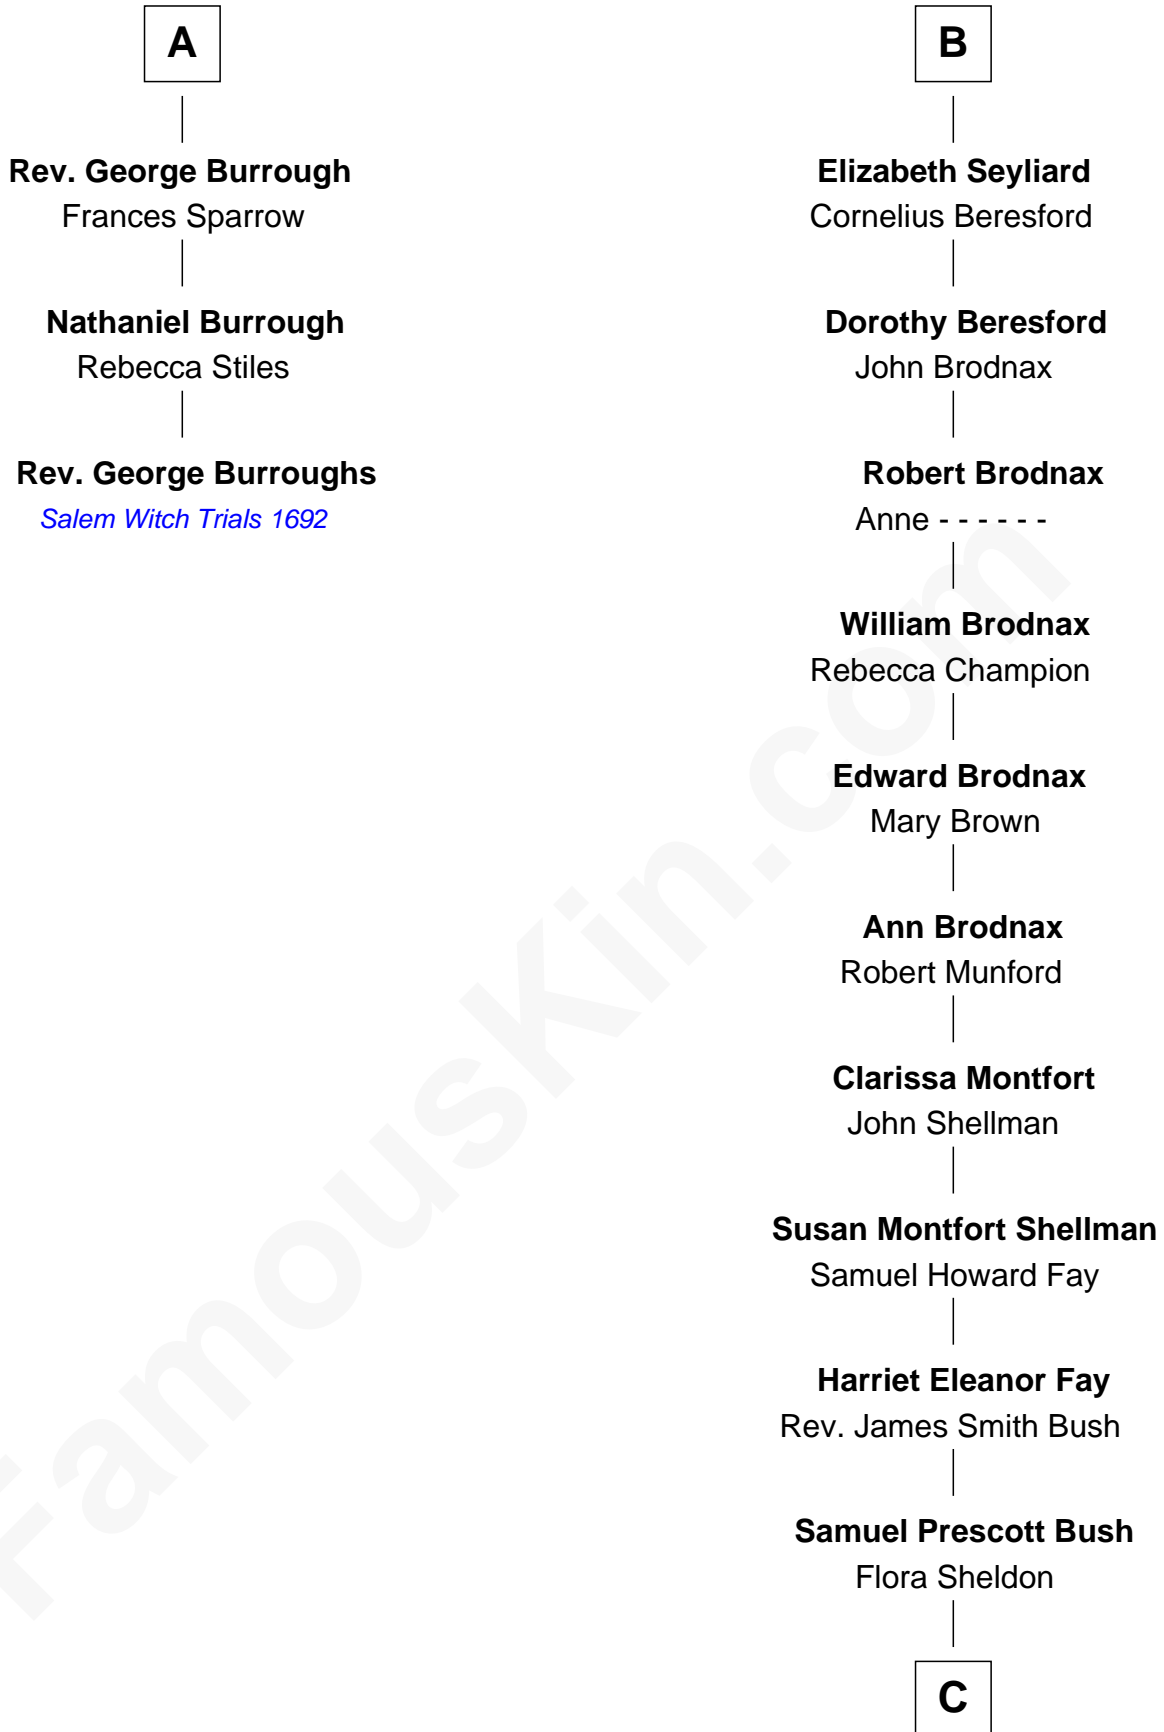

FamousKin.com

Relationship Chart of

Rev. George Burroughs
Executed for Witchcraft, Salem 1692

9th cousin 10 times removed of

George W. Bush
43rd U.S. President

Sir Michael de la Pole
 Katherine Wingfield

Sir Thomas de la Pole
 Anne Cheney

A

Anne de la Pole
 Robert Thorley

Margaret Thorley
 Sir Reynold West

Sir Richard West
 Katherine Hungerford

Sir Thomas West
 Eleanor Copley

Barbara West
 Sir John Guilford

Elizabeth Guilford
 Sir William Cromer

Dorothy Cromer
 William Seyliard

B

C

Prescott Sheldon Bush

Dorothy Wear Walker

George Herbert Walker Bush

Barbara Pierce

George W. Bush