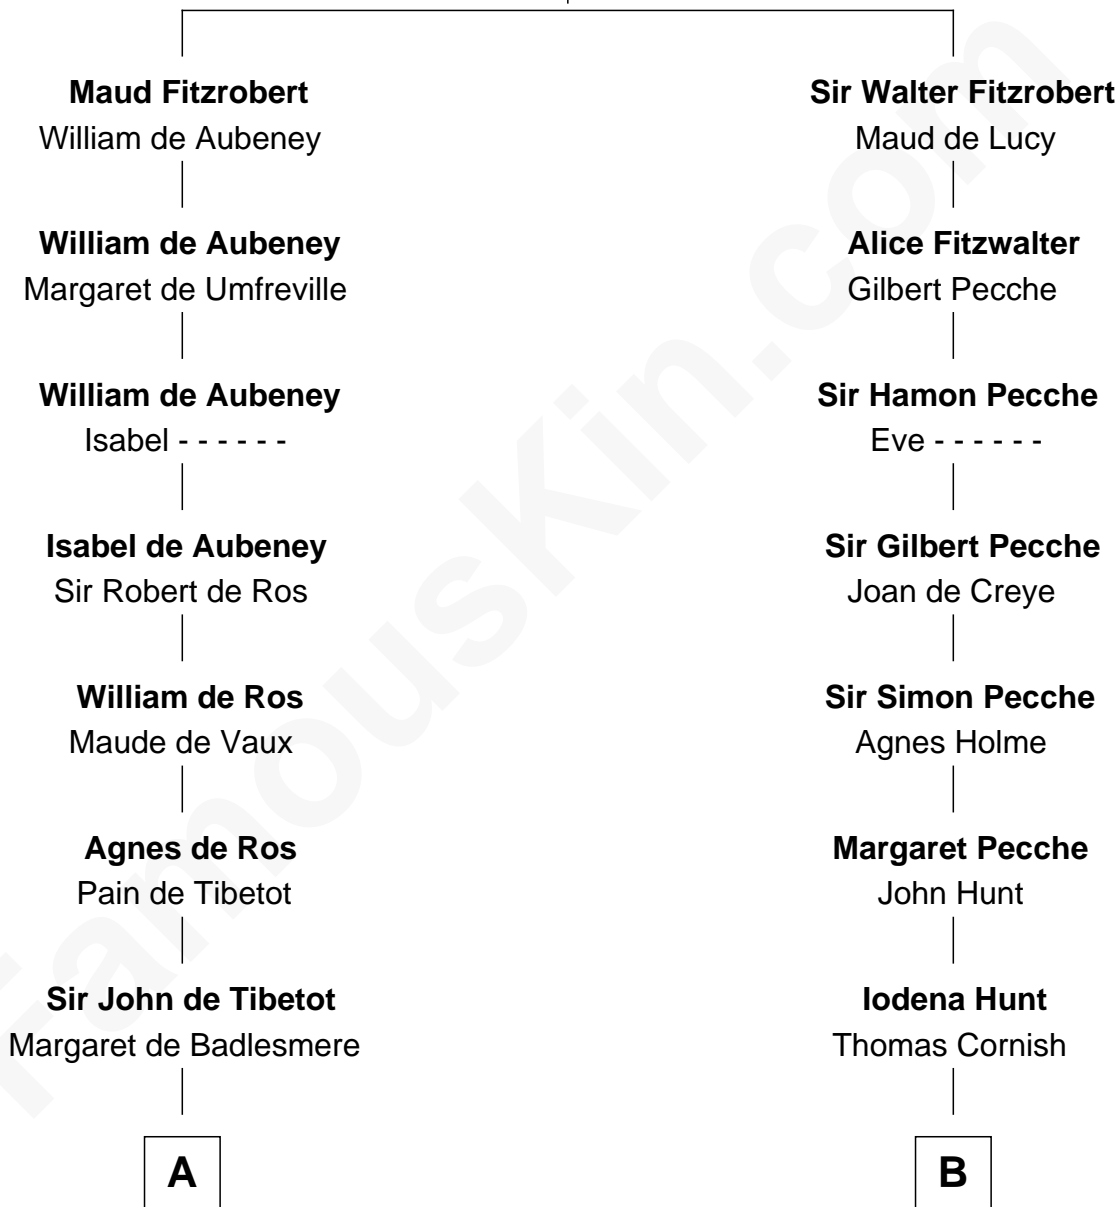

**FamousKin.com**  
**Relationship Chart of**  
**Rev. George Burroughs**

*Executed for Witchcraft, Salem 1692*

**17th cousin 3 times removed of**

**Eliphalet Remington**

*Founder of Remington Arms Company*

**Robert Fitzrichard**

Maud de St. Liz

**C**

**Sarah Welles**  
Jonathan Robbins

**Sarah Robbins**  
Elisha Kilbourn

**Elizabeth Kilbourn**  
Eliphalet Remington

**Eliphalet Remington**  
*Founder of Remington Arms Company*