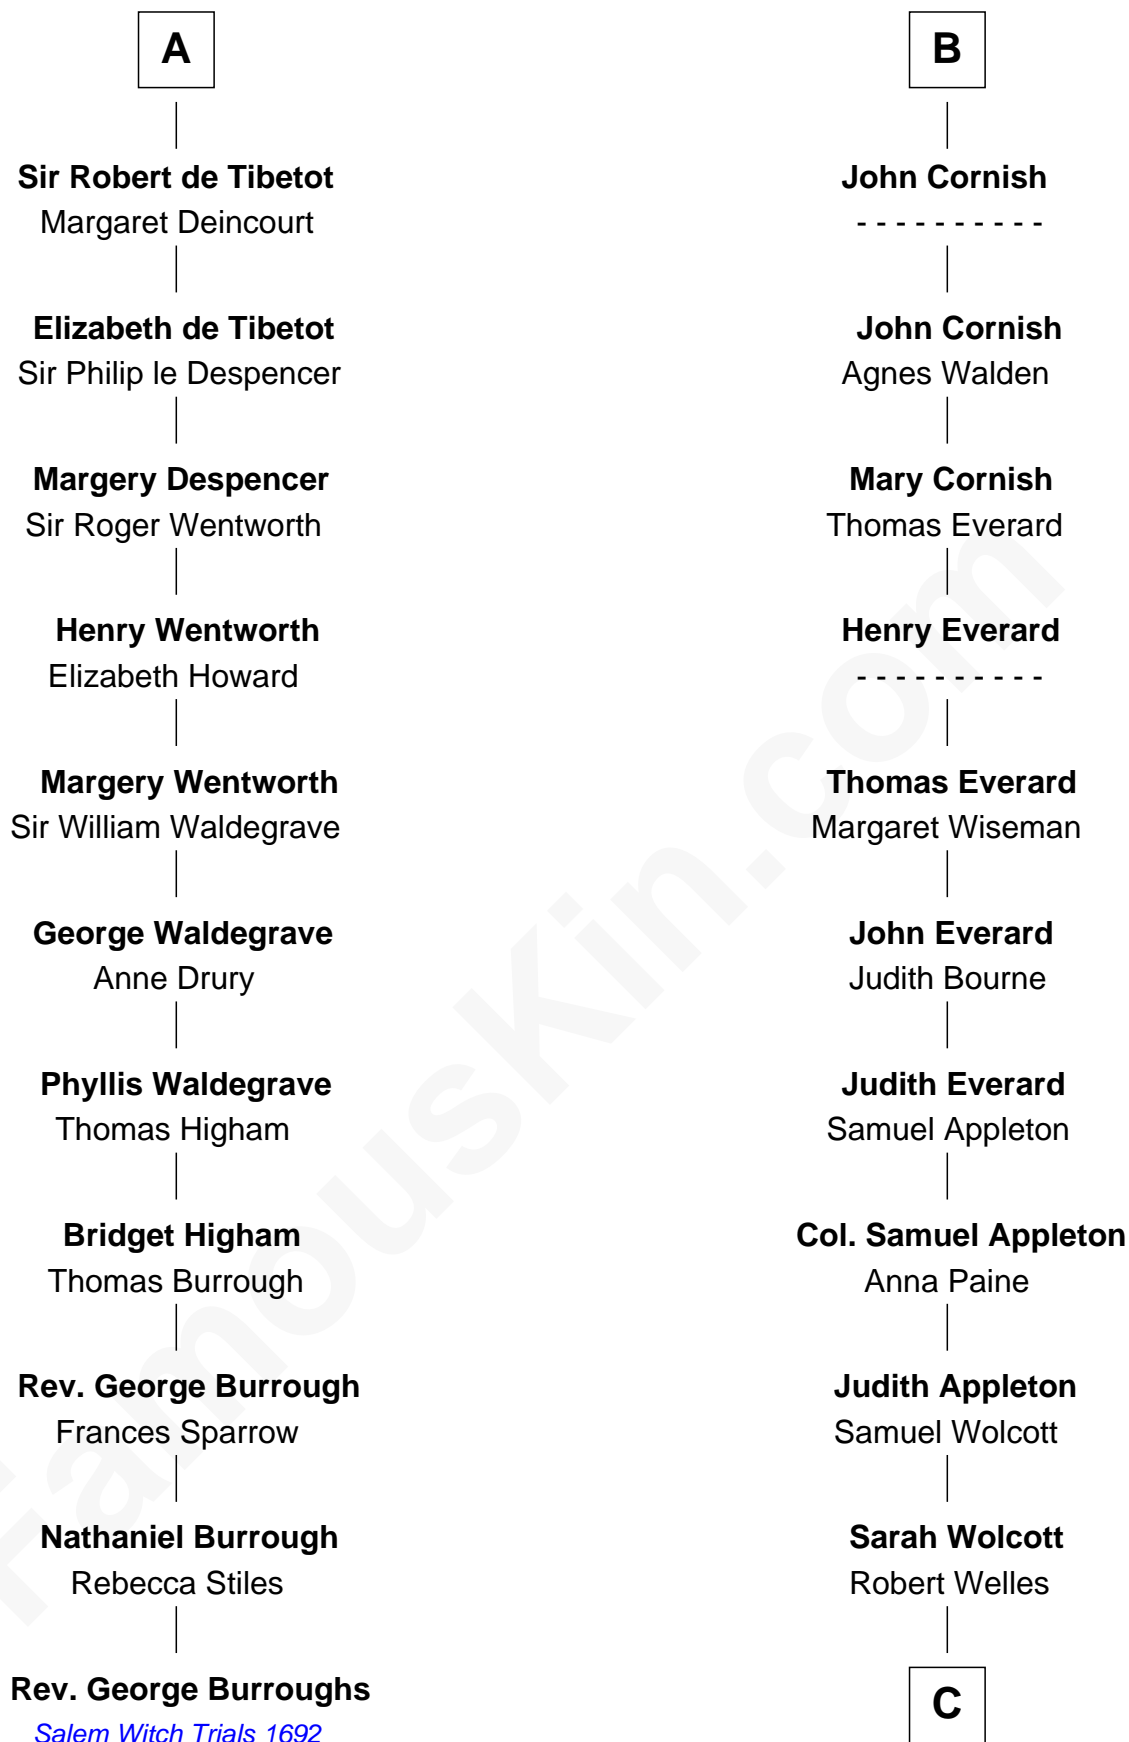

**FamousKin.com**  
**Relationship Chart of**  
**Rev. George Burroughs**

*Executed for Witchcraft, Salem 1692*

**17th cousin 3 times removed of**

**Eliphalet Remington**

*Founder of Remington Arms Company*

**Robert Fitzrichard**

Maud de St. Liz

**C**

**Sarah Welles**  
Jonathan Robbins

**Sarah Robbins**  
Elisha Kilbourn

**Elizabeth Kilbourn**  
Eliphalet Remington

**Eliphalet Remington**  
*Founder of Remington Arms Company*