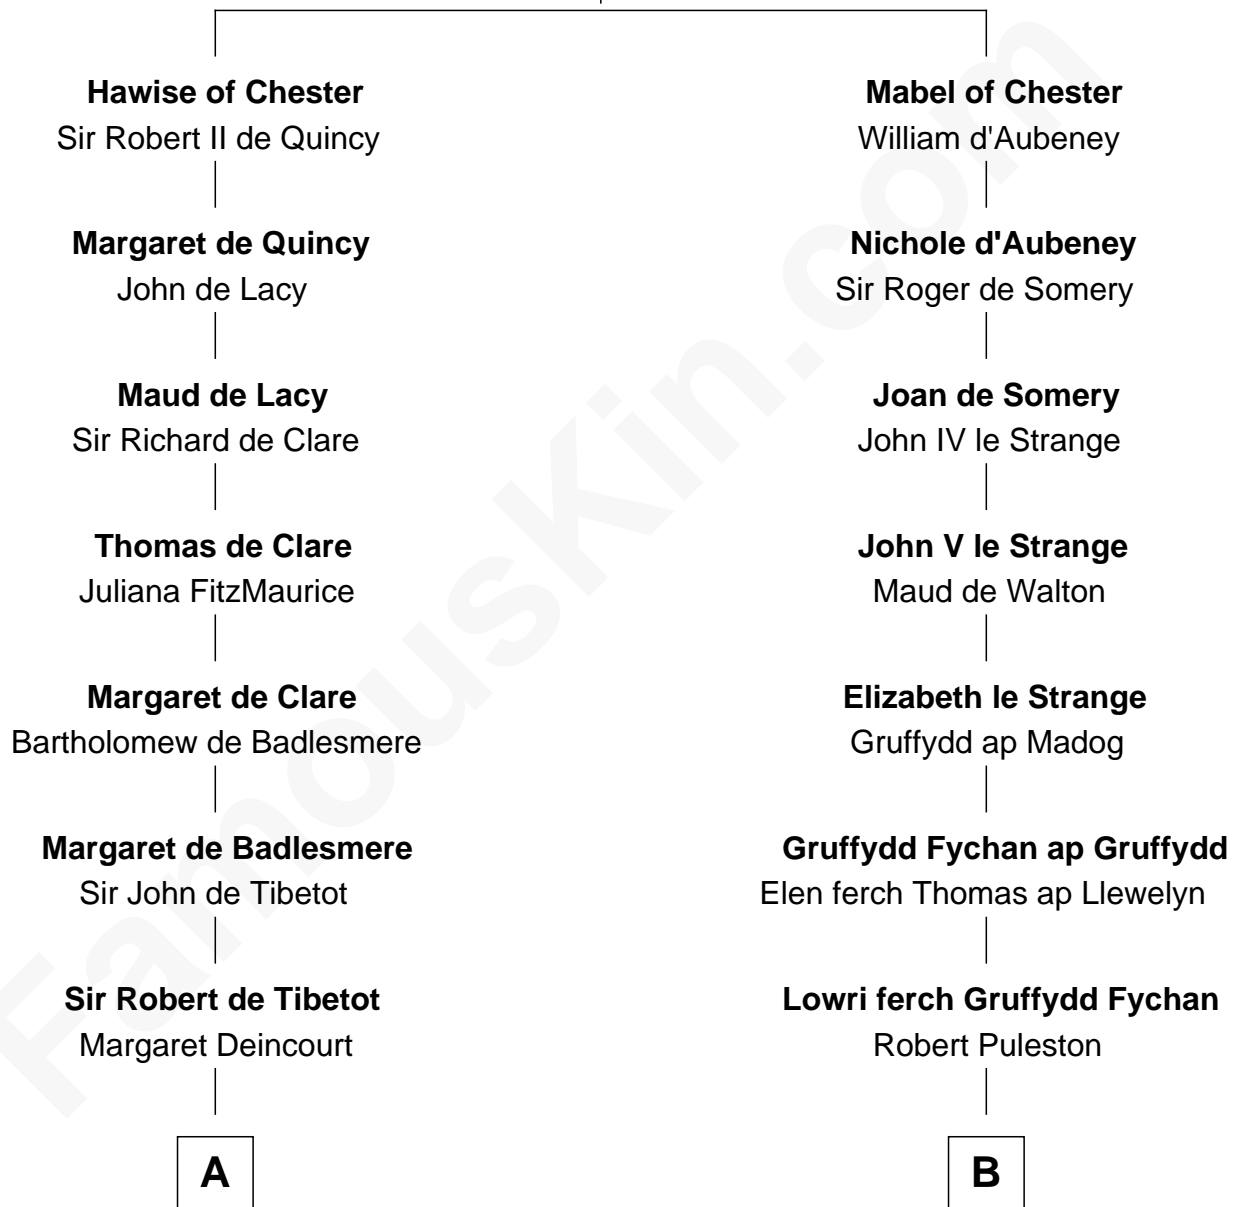

FamousKin.com

Relationship Chart of

Rev. George Burroughs

Executed for Witchcraft, Salem 1692

16th cousin 4 times removed of

Eliphalet Remington

Founder of Remington Arms Company

Hugh de Kevelioc
Bertrade de Montfort

C

Sarah Welles
Jonathan Robbins

Sarah Robbins
Elisha Kilbourn

Elizabeth Kilbourn
Eliphalet Remington

Eliphalet Remington
Founder of Remington Arms Company