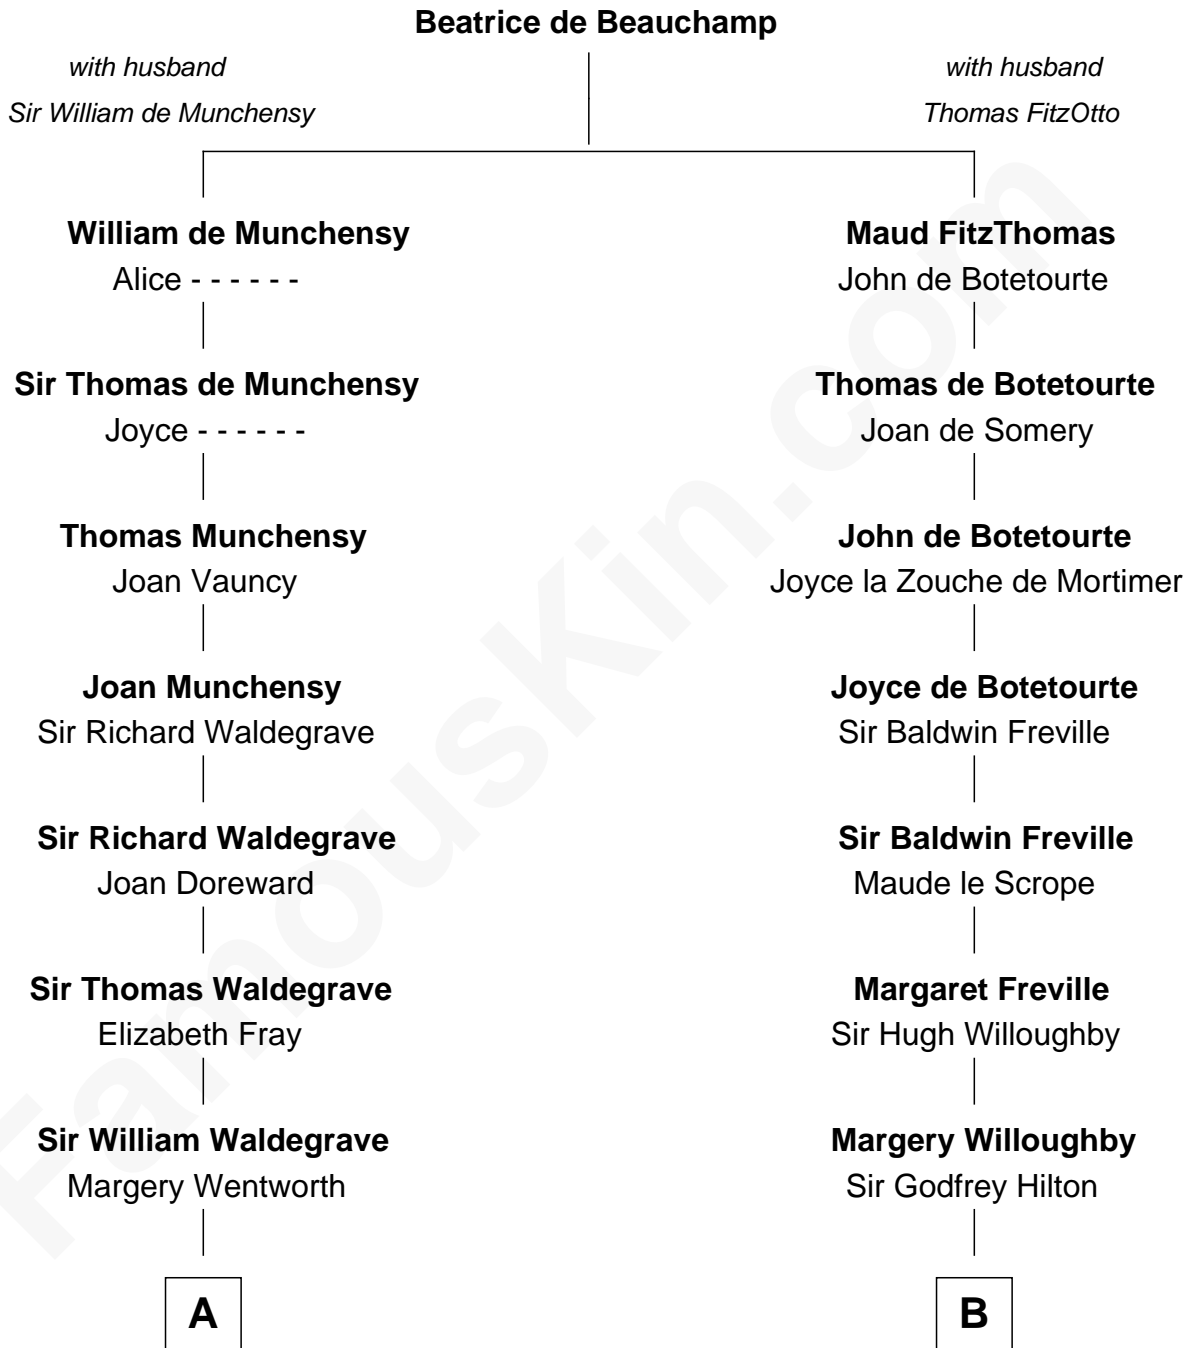

FamousKin.com

Relationship Chart of

Rev. George Burroughs

Executed for Witchcraft, Salem 1692

12th cousin 7 times removed of

Lucretia (Rudolph) Garfield

First Lady of President James Garfield

C

—
Lucretia Greene

Elijah Mason
—

—
Arabella Greene Mason

Zebulon Rudolph
—

—
Lucretia (Rudolph) Garfield

First Lady of James Garfield

FamousKin.com