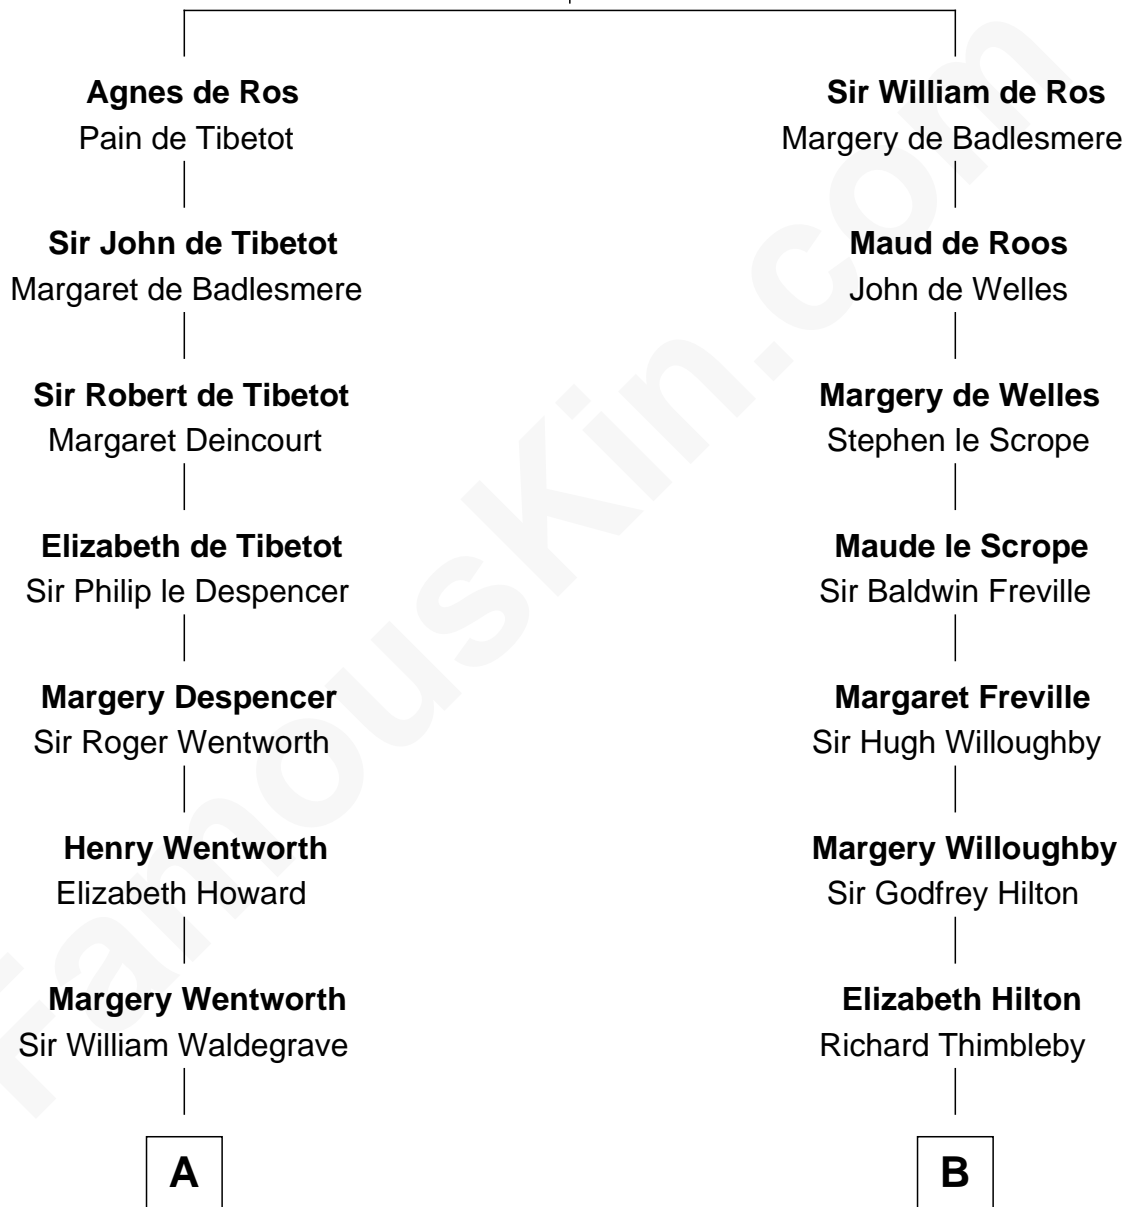

**FamousKin.com**  
**Relationship Chart of**  
**Rev. George Burroughs**

*Executed for Witchcraft, Salem 1692*

**12th cousin 6 times removed of**

**Lucretia (Rudolph) Garfield**

*First Lady of President James Garfield*

**William de Ros**  
 Maude de Vaux

**C**

Arabella Greene Mason

Zebulon Rudolph

**Lucretia (Rudolph) Garfield**

*First Lady of James Garfield*

FamousKin.com