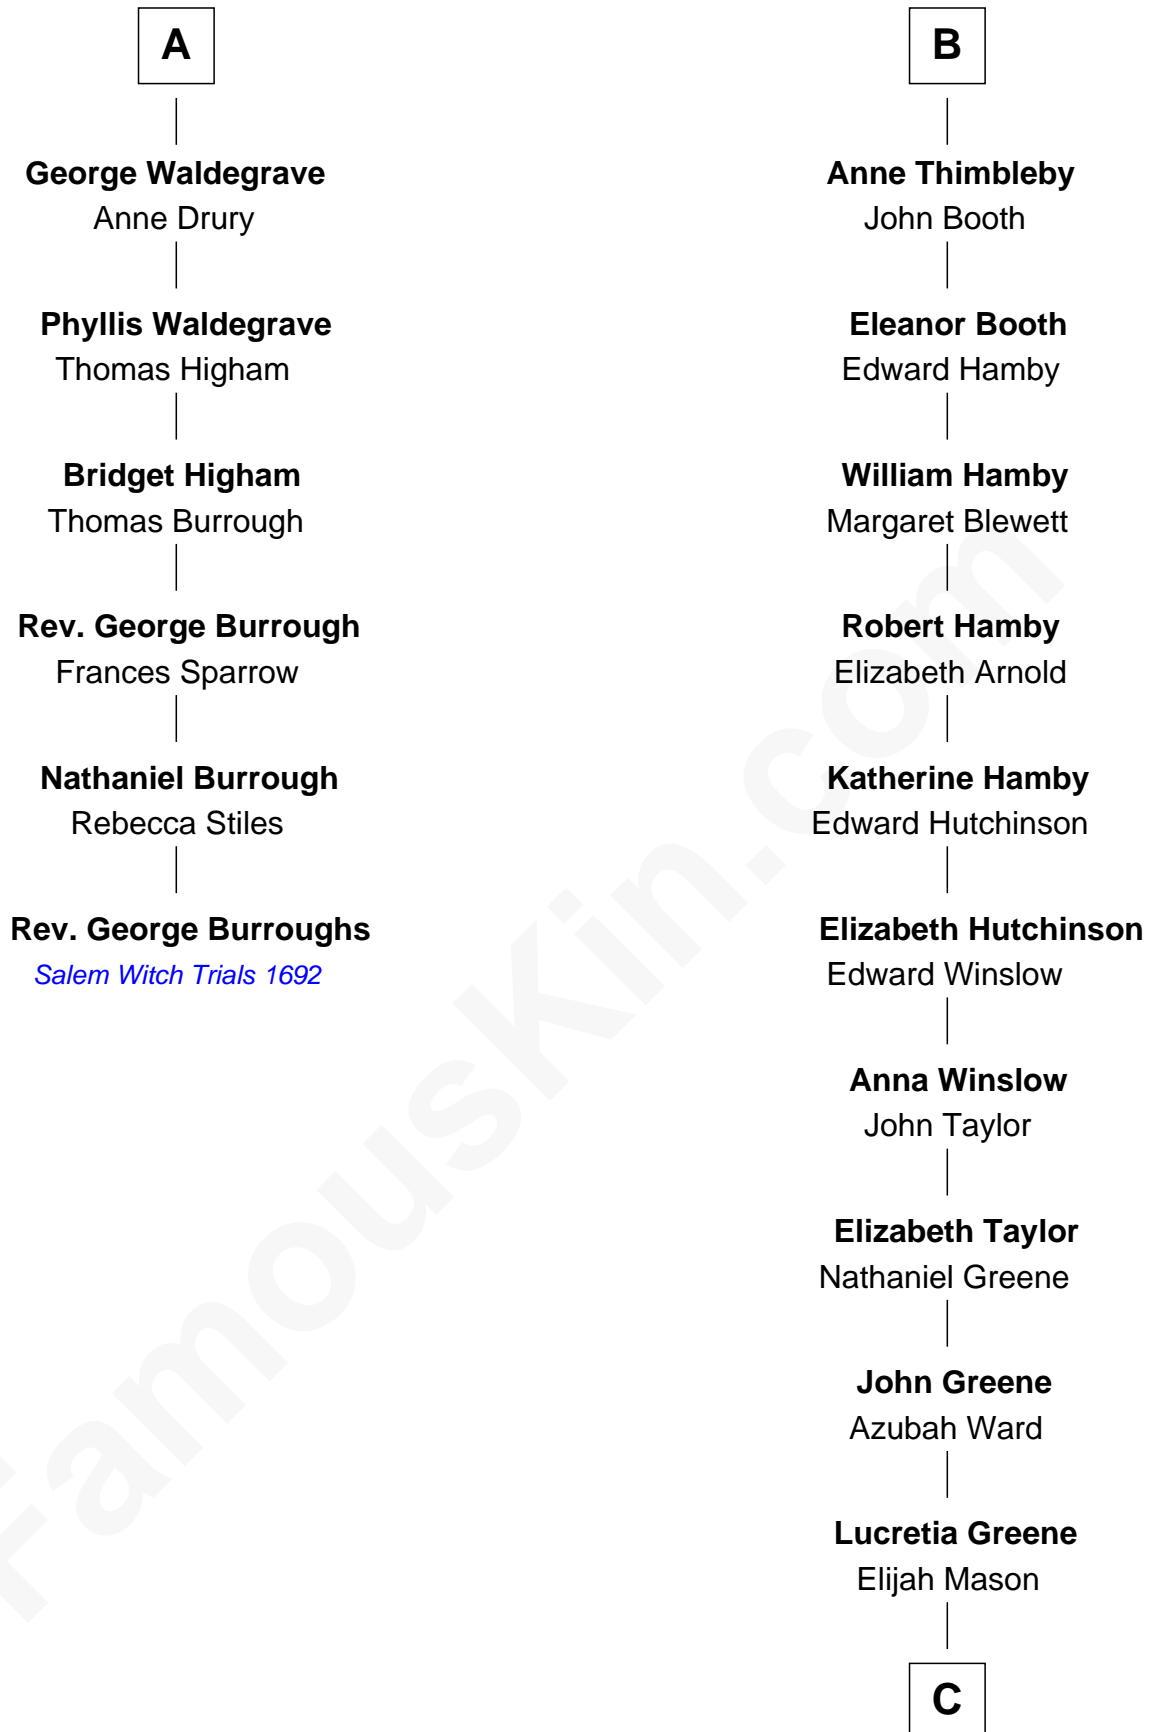

**FamousKin.com**  
**Relationship Chart of**  
**Rev. George Burroughs**

*Executed for Witchcraft, Salem 1692*

**12th cousin 6 times removed of**

**Lucretia (Rudolph) Garfield**

*First Lady of President James Garfield*

**William de Ros**  
 Maude de Vaux

**C**

Arabella Greene Mason

Zebulon Rudolph

**Lucretia (Rudolph) Garfield**

*First Lady of James Garfield*

FamousKin.com