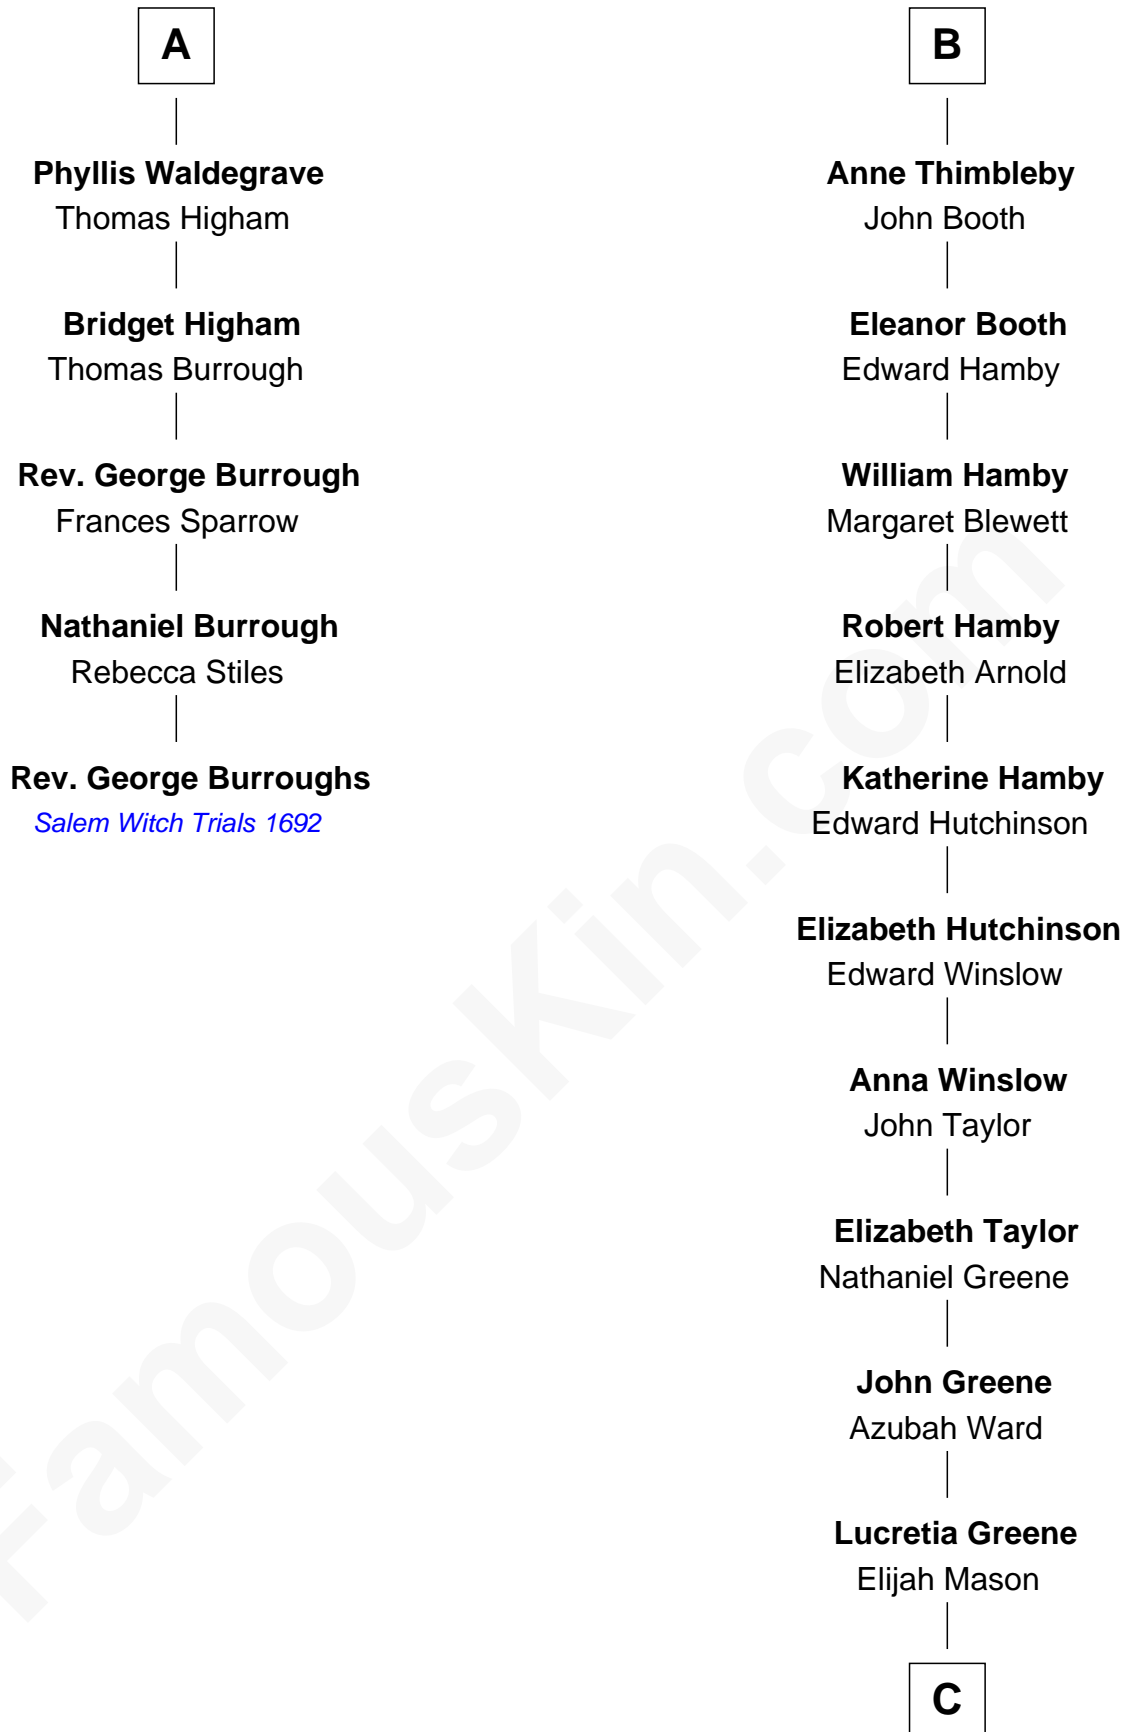

FamousKin.com

Relationship Chart of

Rev. George Burroughs

Executed for Witchcraft, Salem 1692

11th cousin 7 times removed of

Lucretia (Rudolph) Garfield

First Lady of President James Garfield

Bartholomew de Badlesmere

Margaret de Clare

Margaret de Badlesmere

Sir John de Tibetot

Sir Robert de Tibetot

Margaret Deincourt

Elizabeth de Tibetot

Sir Philip le Despencer

Margery Despencer

Margaret Freville

Sir Hugh Willoughby

Margery Willoughby

Sir Godfrey Hilton

Elizabeth Hilton

Richard Thimbleby

B

C

Arabella Greene Mason

Zebulon Rudolph

Lucretia (Rudolph) Garfield

First Lady of James Garfield

FamousKin.com