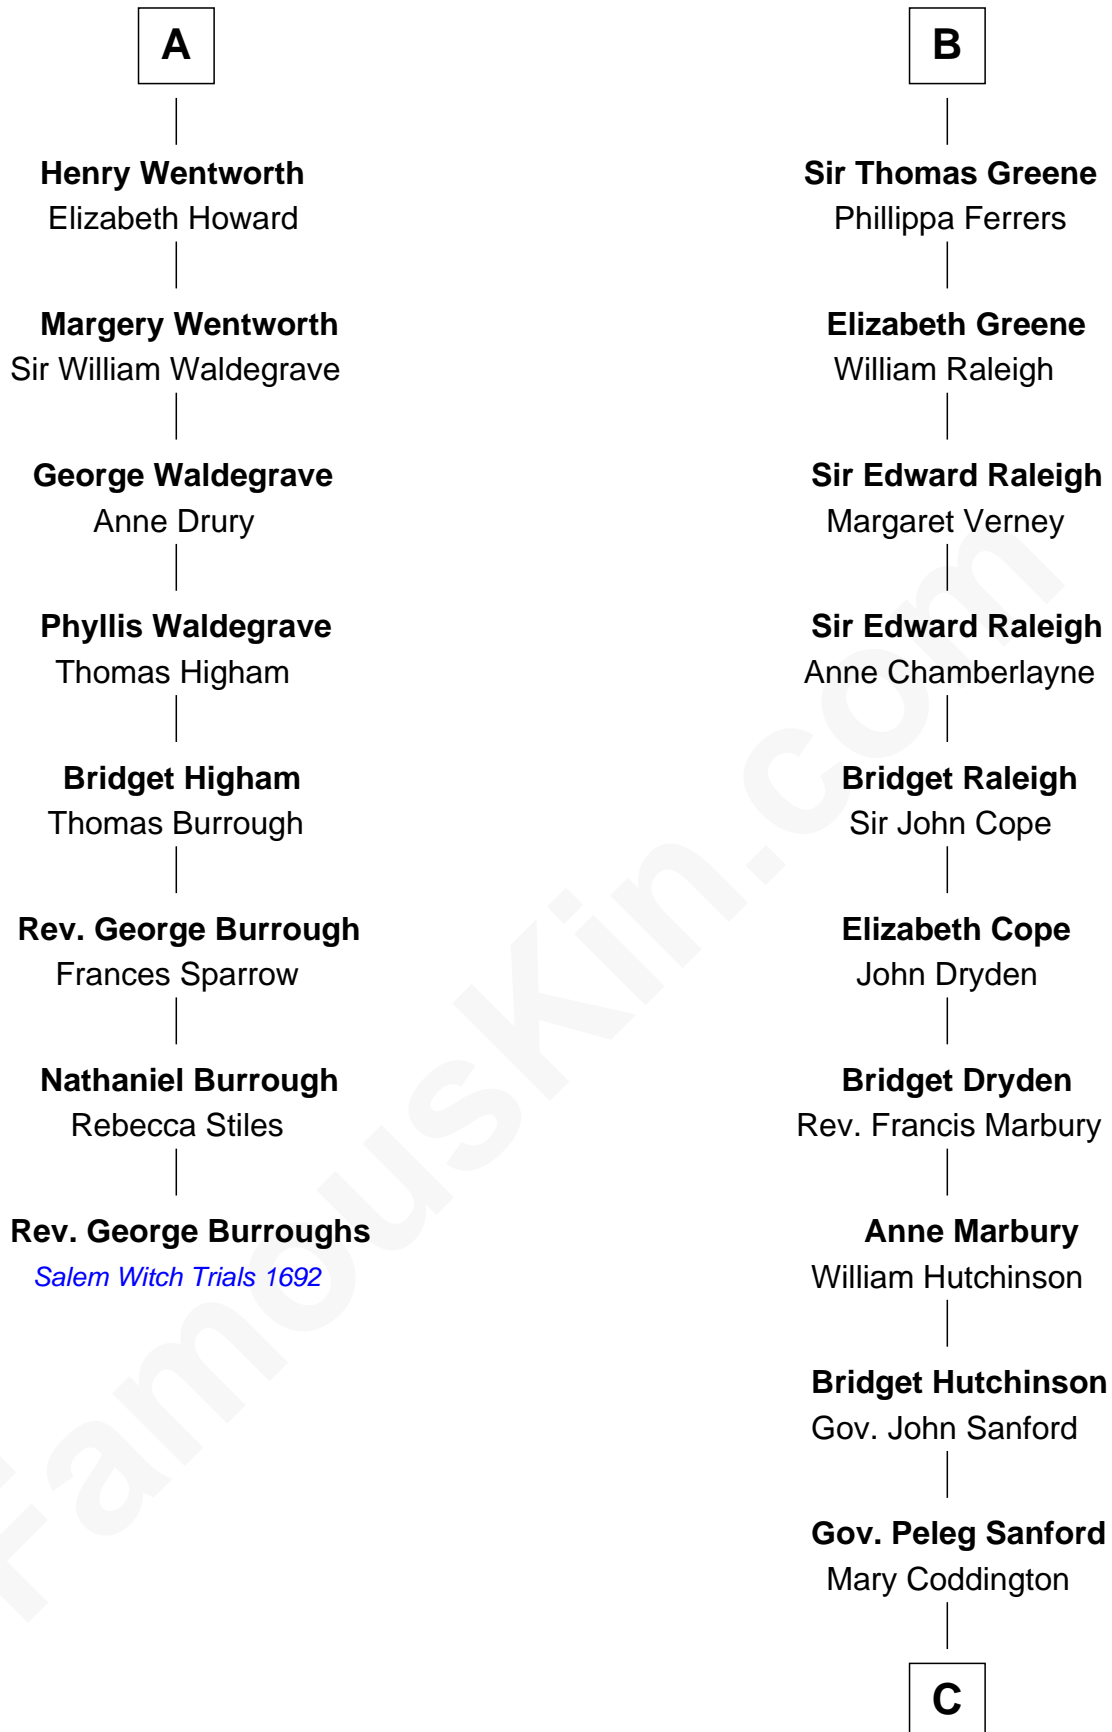

## Relationship Chart of

### Rev. George Burroughs

*Executed for Witchcraft, Salem 1692*

14th cousin 7 times removed of

### Lucretia (Rudolph) Garfield

*First Lady of President James Garfield*

**William de Braiose**

Eva Marshal

**C**

**Anne Sanford**  
Capt. John Mason

**Peleg Sanford Mason**  
Mary Stanton

**Elijah Mason**  
Lucretia Greene

**Arabella Greene Mason**  
Zebulon Rudolph

**Lucretia (Rudolph) Garfield**  
*First Lady of James Garfield*

FamousKin.com