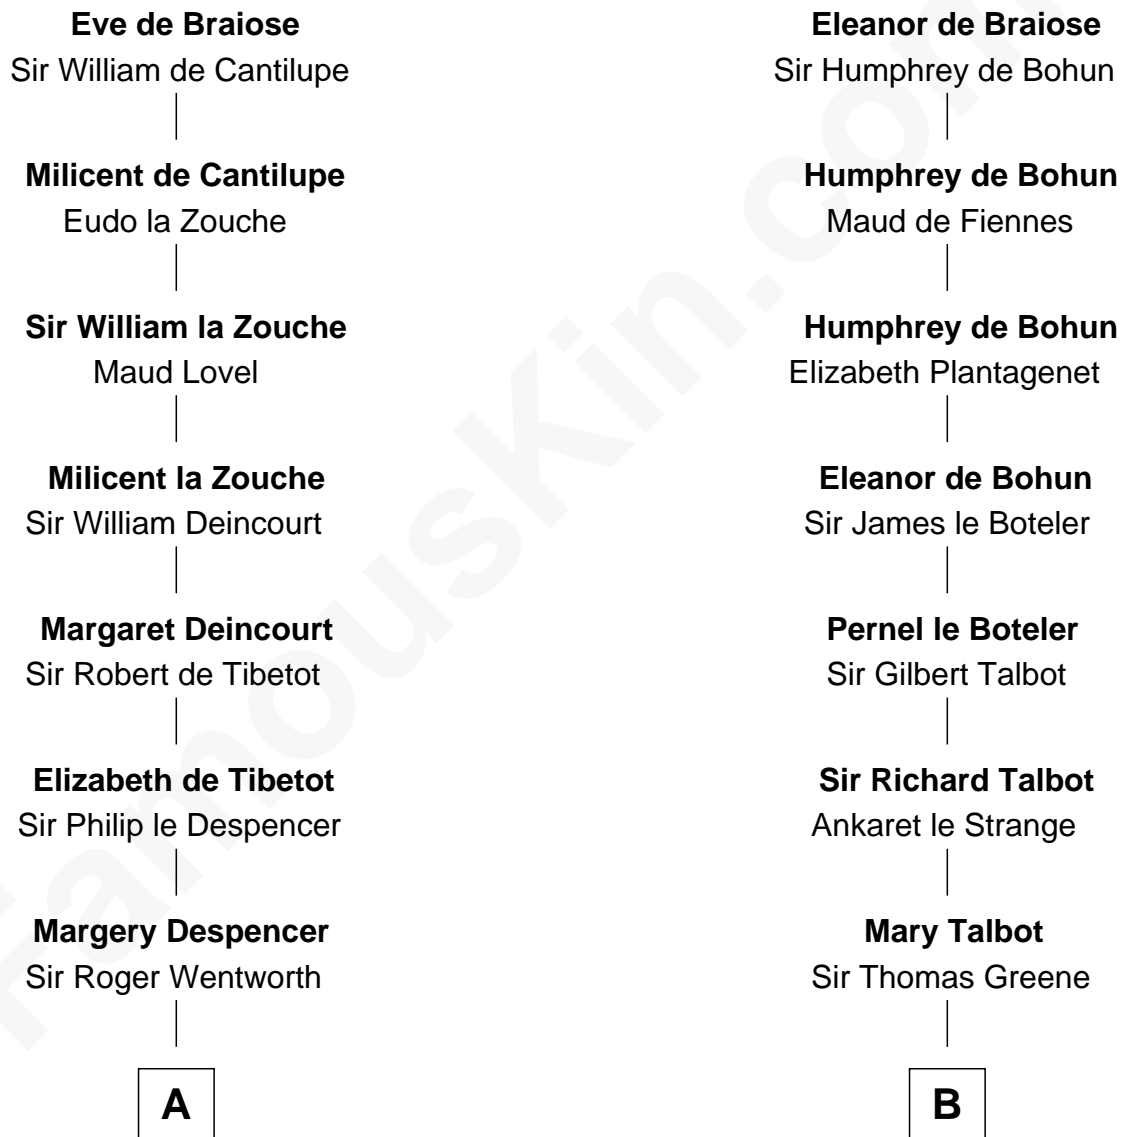

## Relationship Chart of

### Rev. George Burroughs

*Executed for Witchcraft, Salem 1692*

14th cousin 7 times removed of

### Lucretia (Rudolph) Garfield

*First Lady of President James Garfield*

**William de Braiose**

Eva Marshal

**C**

**Anne Sanford**  
Capt. John Mason

**Peleg Sanford Mason**  
Mary Stanton

**Elijah Mason**  
Lucretia Greene