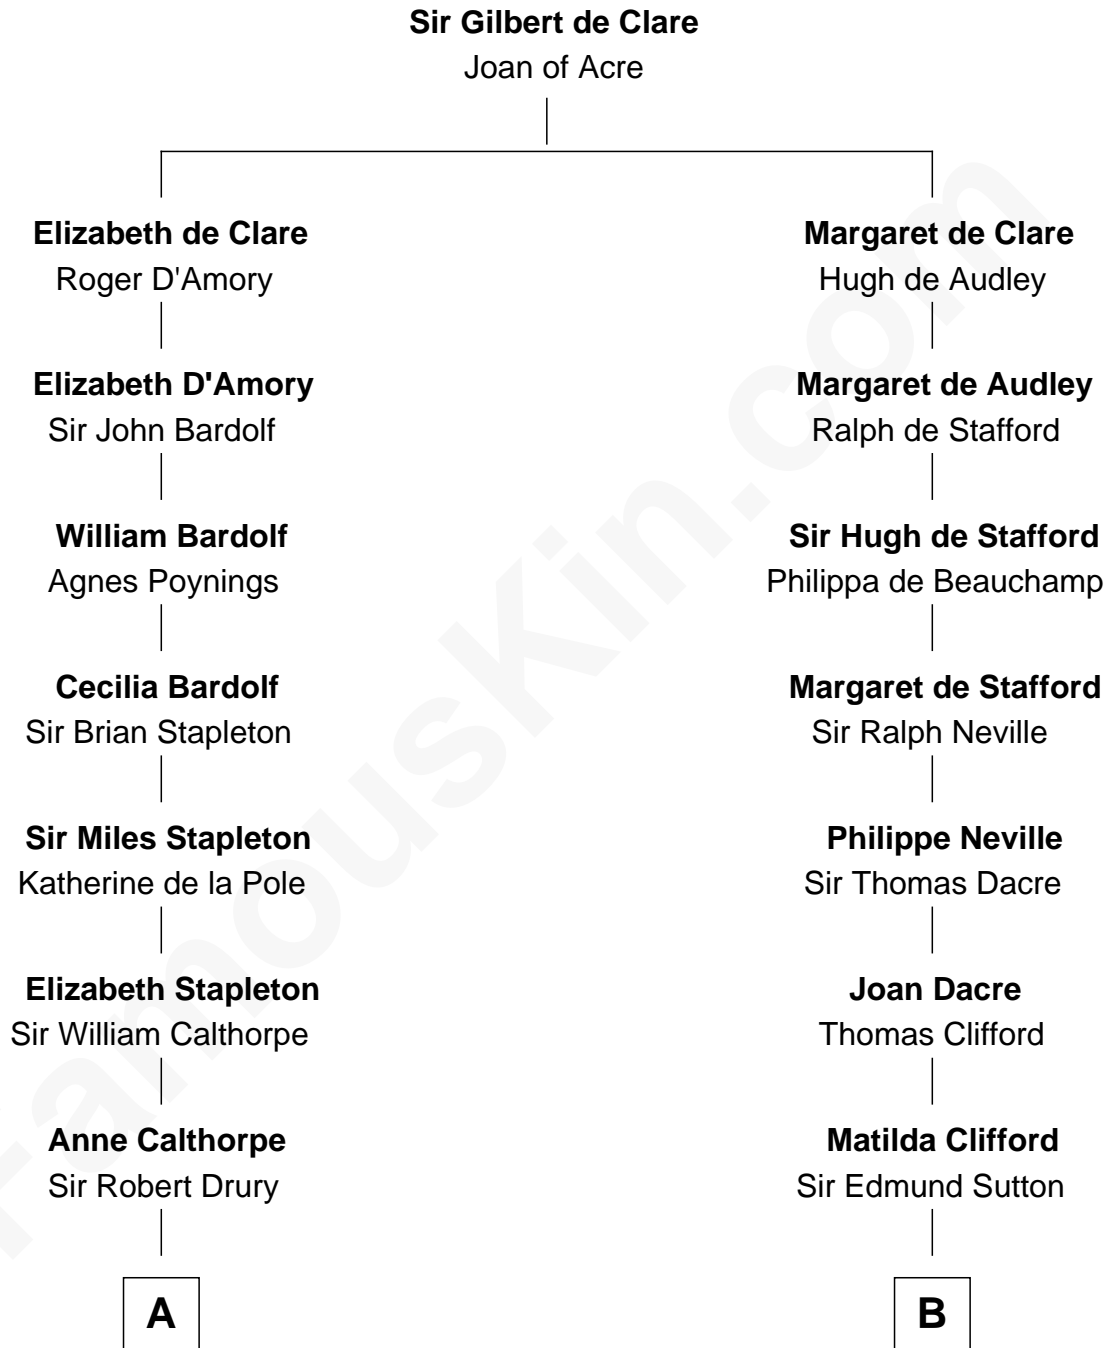

## Relationship Chart of

**Rev. George Burroughs**

*Executed for Witchcraft, Salem 1692*

12th cousin of

**Richard More**

*(c1614 - c1696) Mayflower passenger 1620*

**MAYFLOWER**

**A**

**Anne Drury**  
George Waldegrave

**Phyllis Waldegrave**  
Thomas Higham

**Bridget Higham**  
Thomas Burrough

**Rev. George Burrough**  
Frances Sparrow

**Nathaniel Burrough**  
Rebecca Stiles

**Rev. George Burroughs**  
*Salem Witch Trials 1692*