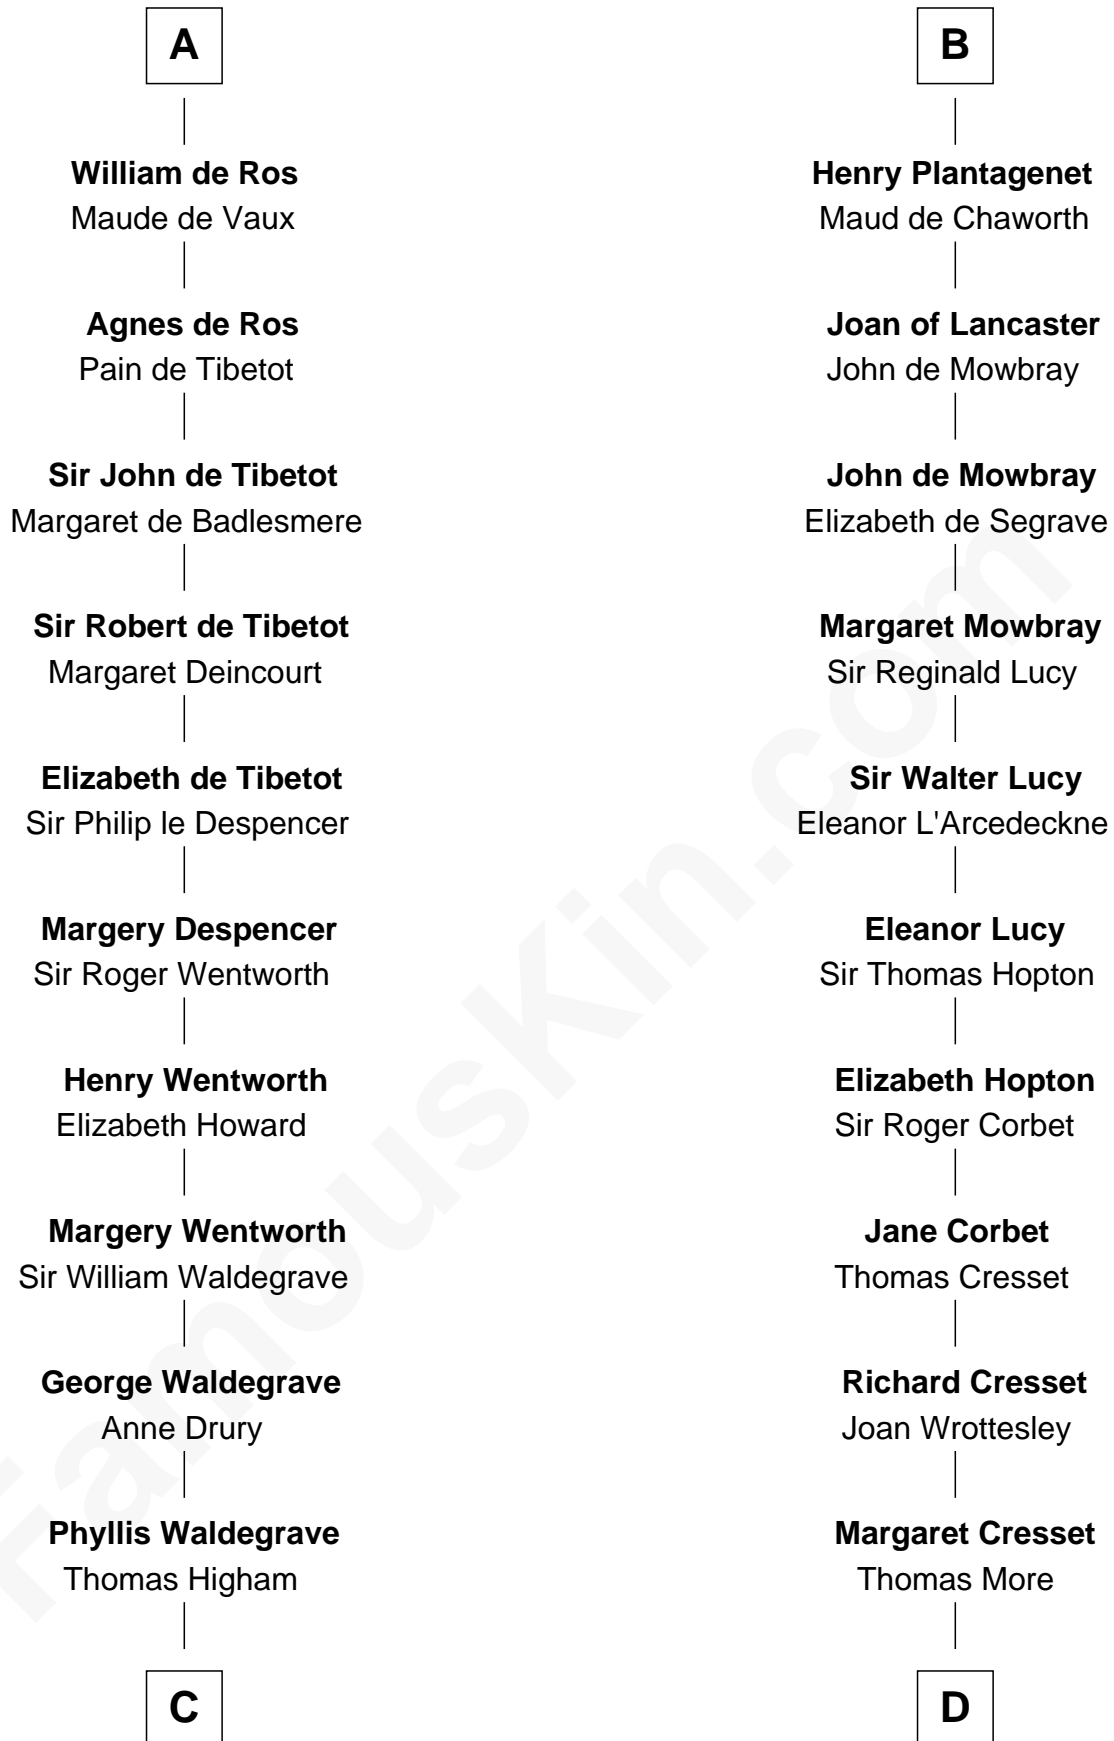

FamousKin.com
Relationship Chart of
Rev. George Burroughs

Executed for Witchcraft, Salem 1692

19th cousin 1 time removed of

Richard More

(c1614 - c1696) Mayflower passenger 1620

MAYFLOWER

C

Bridget Higham
Thomas Burrough

Rev. George Burrough
Frances Sparrow

Nathaniel Burrough
Rebecca Stiles

Rev. George Burroughs
Salem Witch Trials 1692

D

Jasper More
Elizabeth Smalley

Katherine More
Col. Samuel More

Richard More
Mayflower passenger 1620