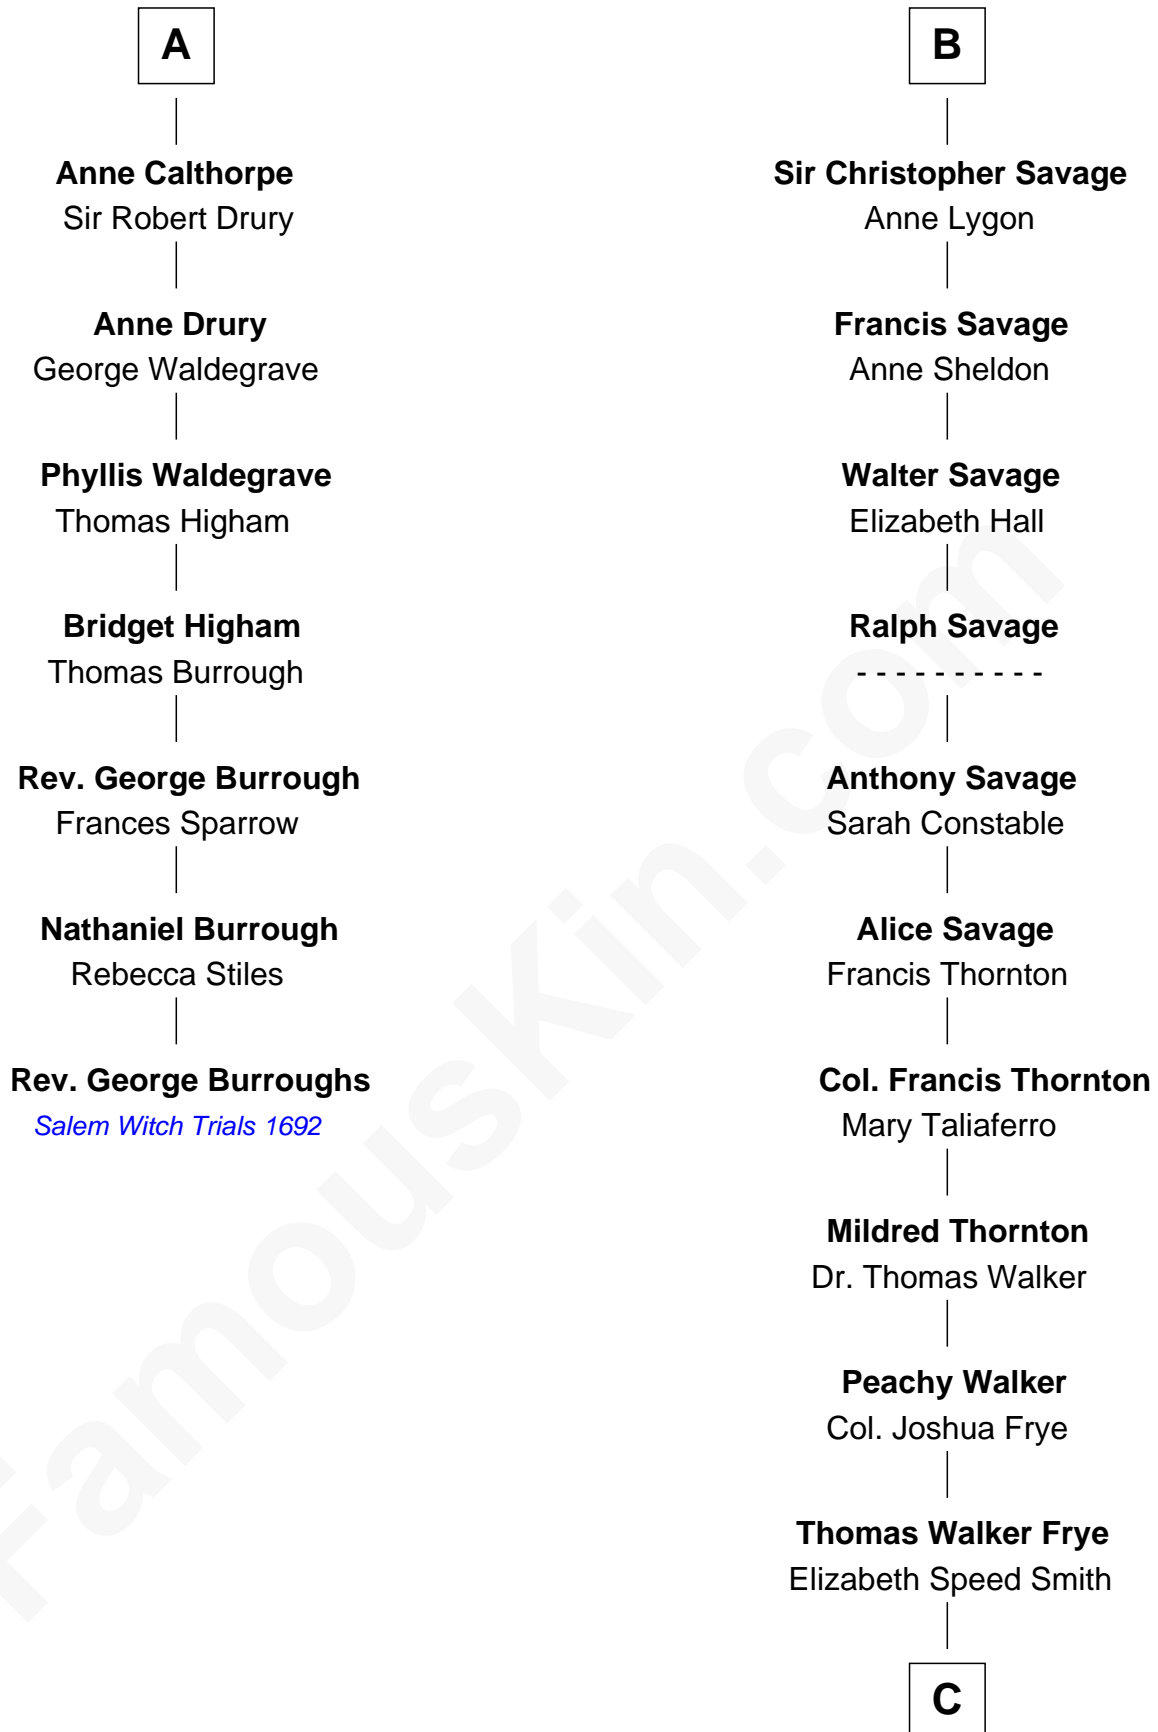

FamousKin.com

Relationship Chart of

Rev. George Burroughs

Executed for Witchcraft, Salem 1692

13th cousin 7 times removed of

Adlai Stevenson II

31st Governor of Illinois

C

Mary Peachy Frye
Rev. Lewis Warner Green

Letitia Green
Adlai Ewing Stevenson

Lewis Green Stevenson
Helen Louise Davis

Adlai Stevenson II
31st Governor of Illinois