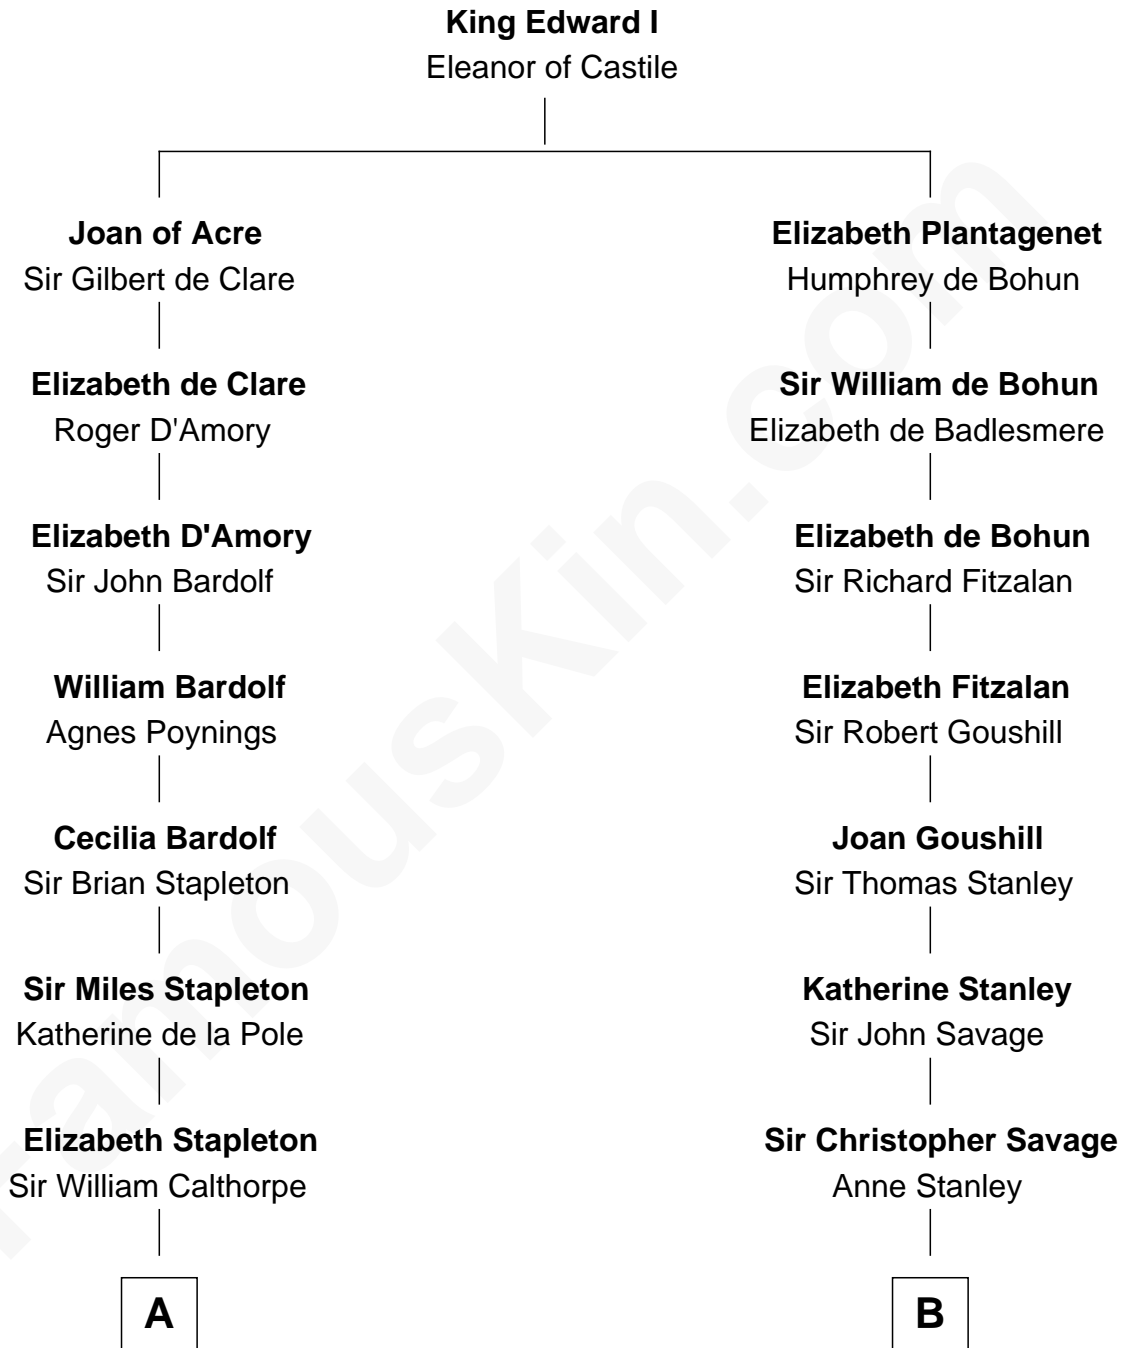

FamousKin.com

Relationship Chart of

Rev. George Burroughs

Executed for Witchcraft, Salem 1692

13th cousin 7 times removed of

Adlai Stevenson II

31st Governor of Illinois

C

Mary Peachy Frye
Rev. Lewis Warner Green

Letitia Green
Adlai Ewing Stevenson

Lewis Green Stevenson
Helen Louise Davis

Adlai Stevenson II
31st Governor of Illinois