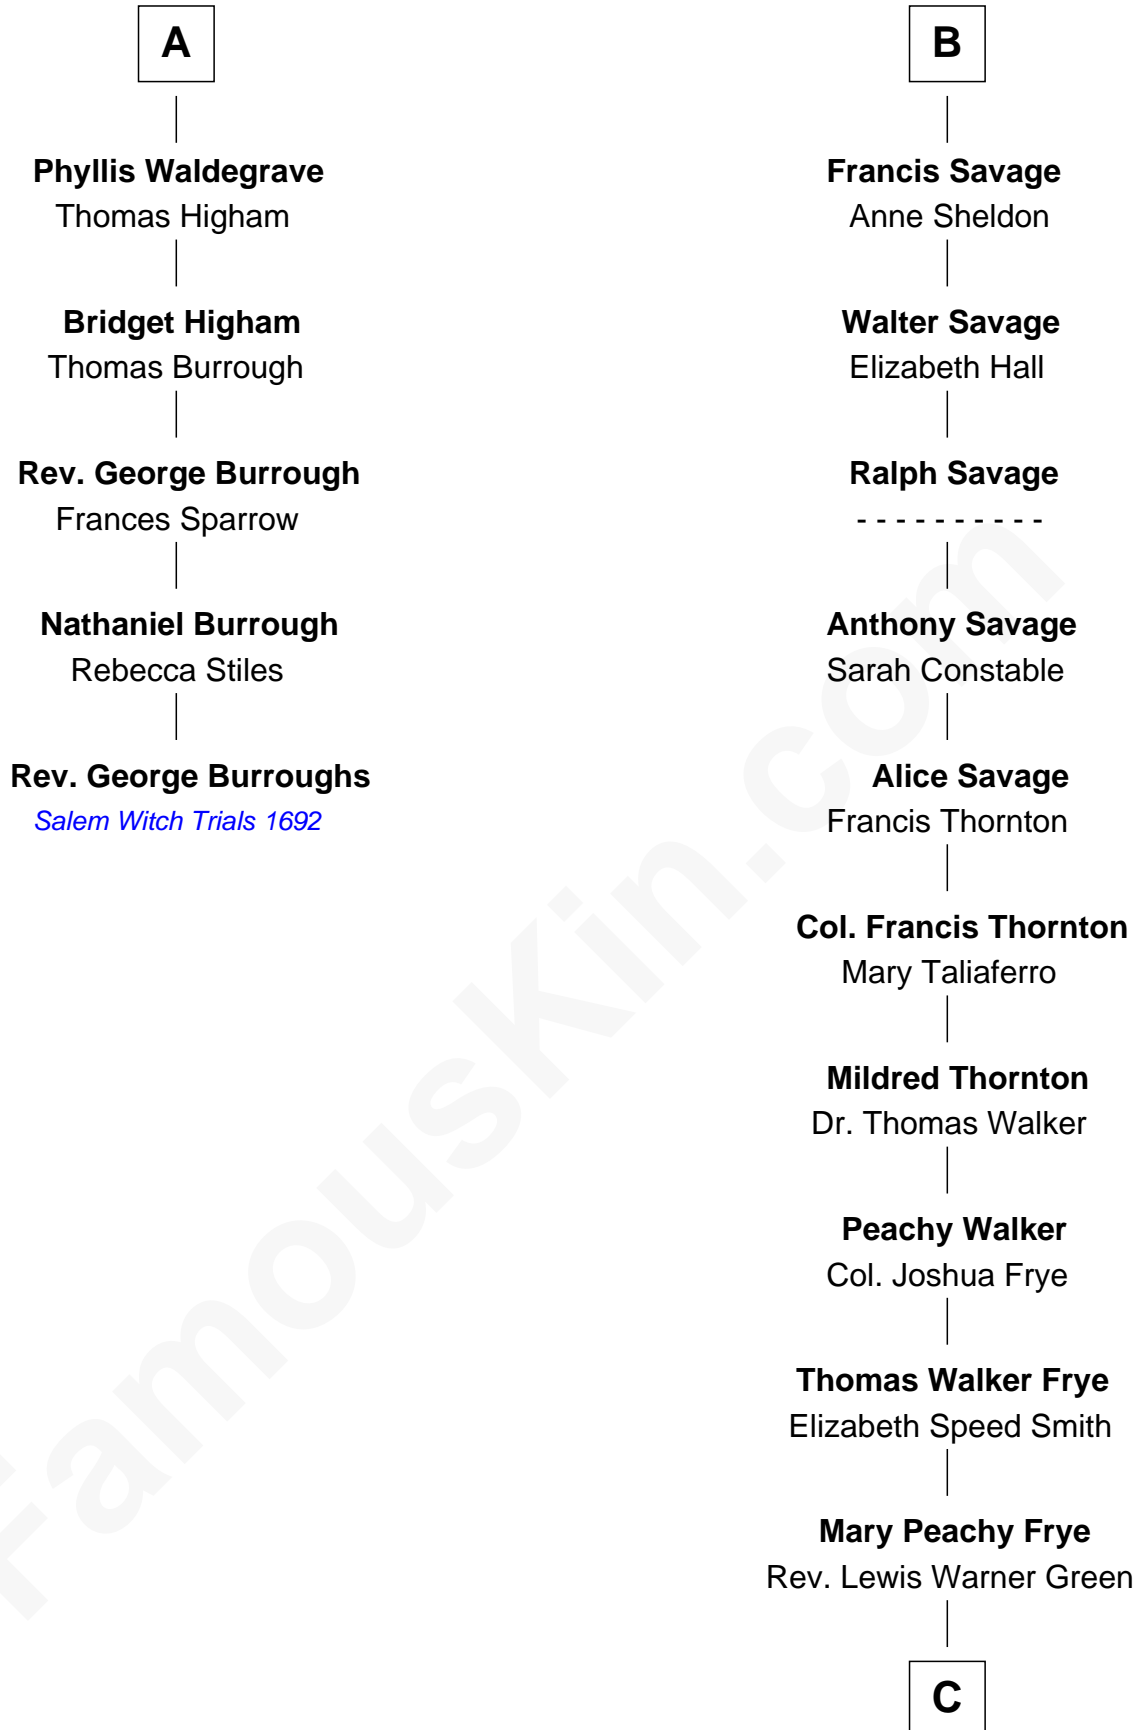

FamousKin.com

Relationship Chart of

Rev. George Burroughs

Executed for Witchcraft, Salem 1692

11th cousin 8 times removed of

Adlai Stevenson II

31st Governor of Illinois

Bartholomew de Badlesmere

Margaret de Clare

Margaret de Badlesmere

Sir John de Tibetot

Sir Robert de Tibetot

Margaret Deincourt

Elizabeth de Tibetot

Sir Philip le Despencer

Margery Despencer

Sir Roger Wentworth

Henry Wentworth

Elizabeth Howard

Margery Wentworth

Sir William Waldegrave

George Waldegrave

Anne Drury

A

Katherine Stanley

Sir John Savage

Sir Christopher Savage

Anne Stanley

Sir Christopher Savage

Anne Lygon

B

C