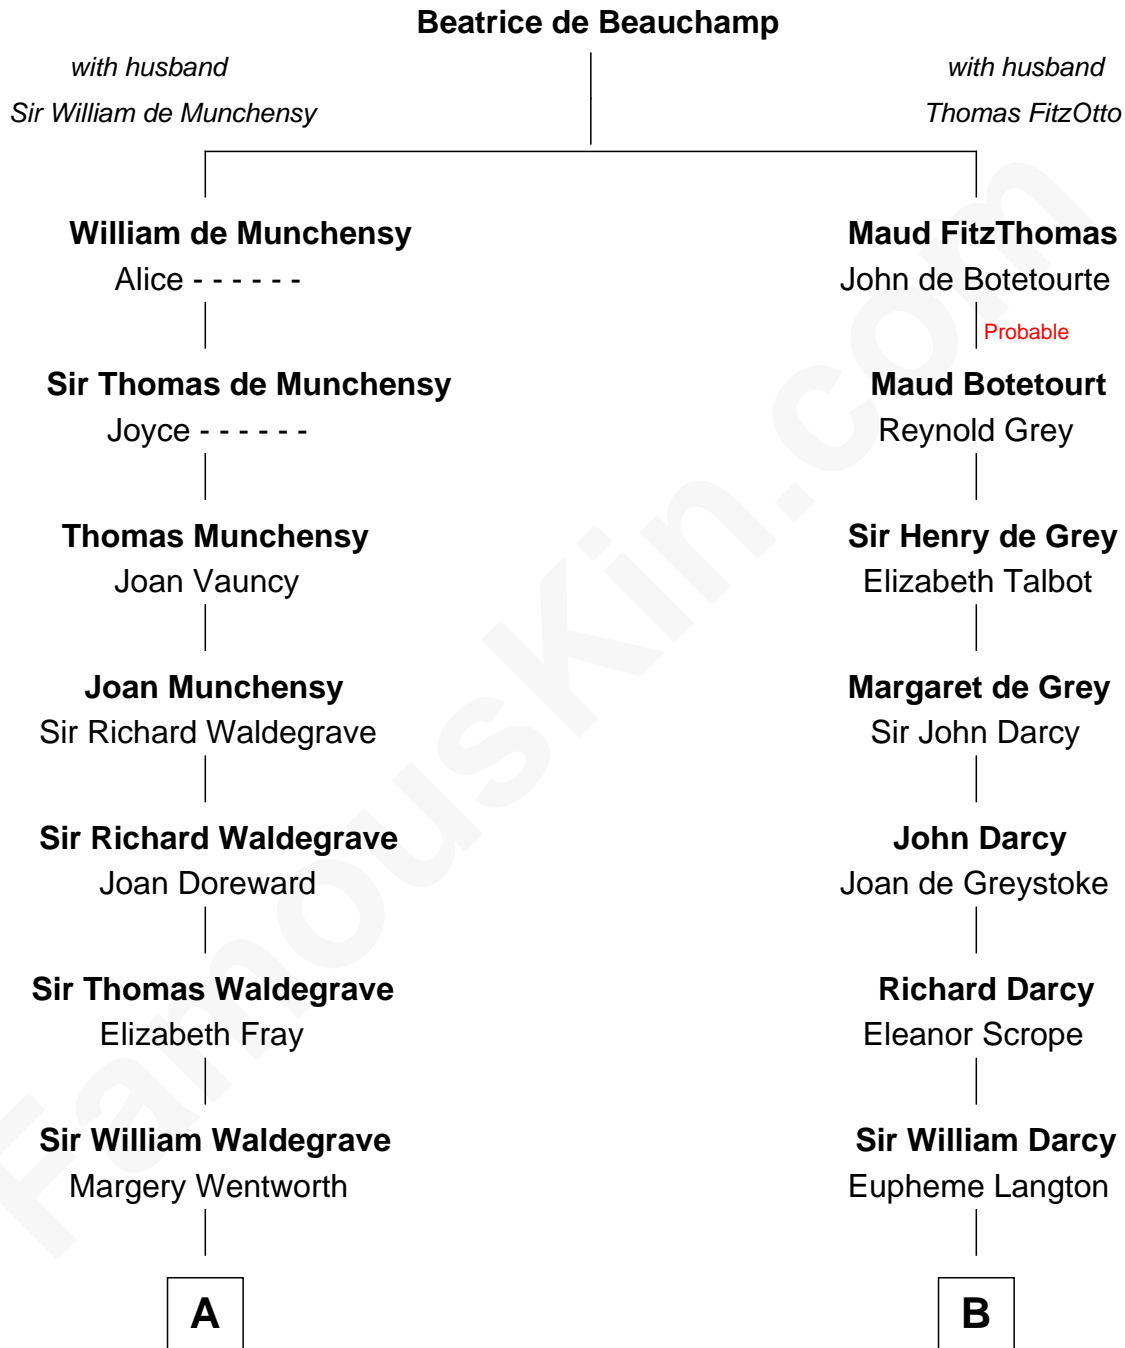

FamousKin.com

Relationship Chart of

Rev. George Burroughs

Executed for Witchcraft, Salem 1692

12th cousin 8 times removed of

Norman Rockwell

American Artist

C

Orilla Janes Sherman
Samuel Darling Rockwell

John William Rockwell
Phebe Boyce Waring

Jarvis Waring Rockwell
Anne Mary Hill

Norman Rockwell
American Artist

FamousKin.com