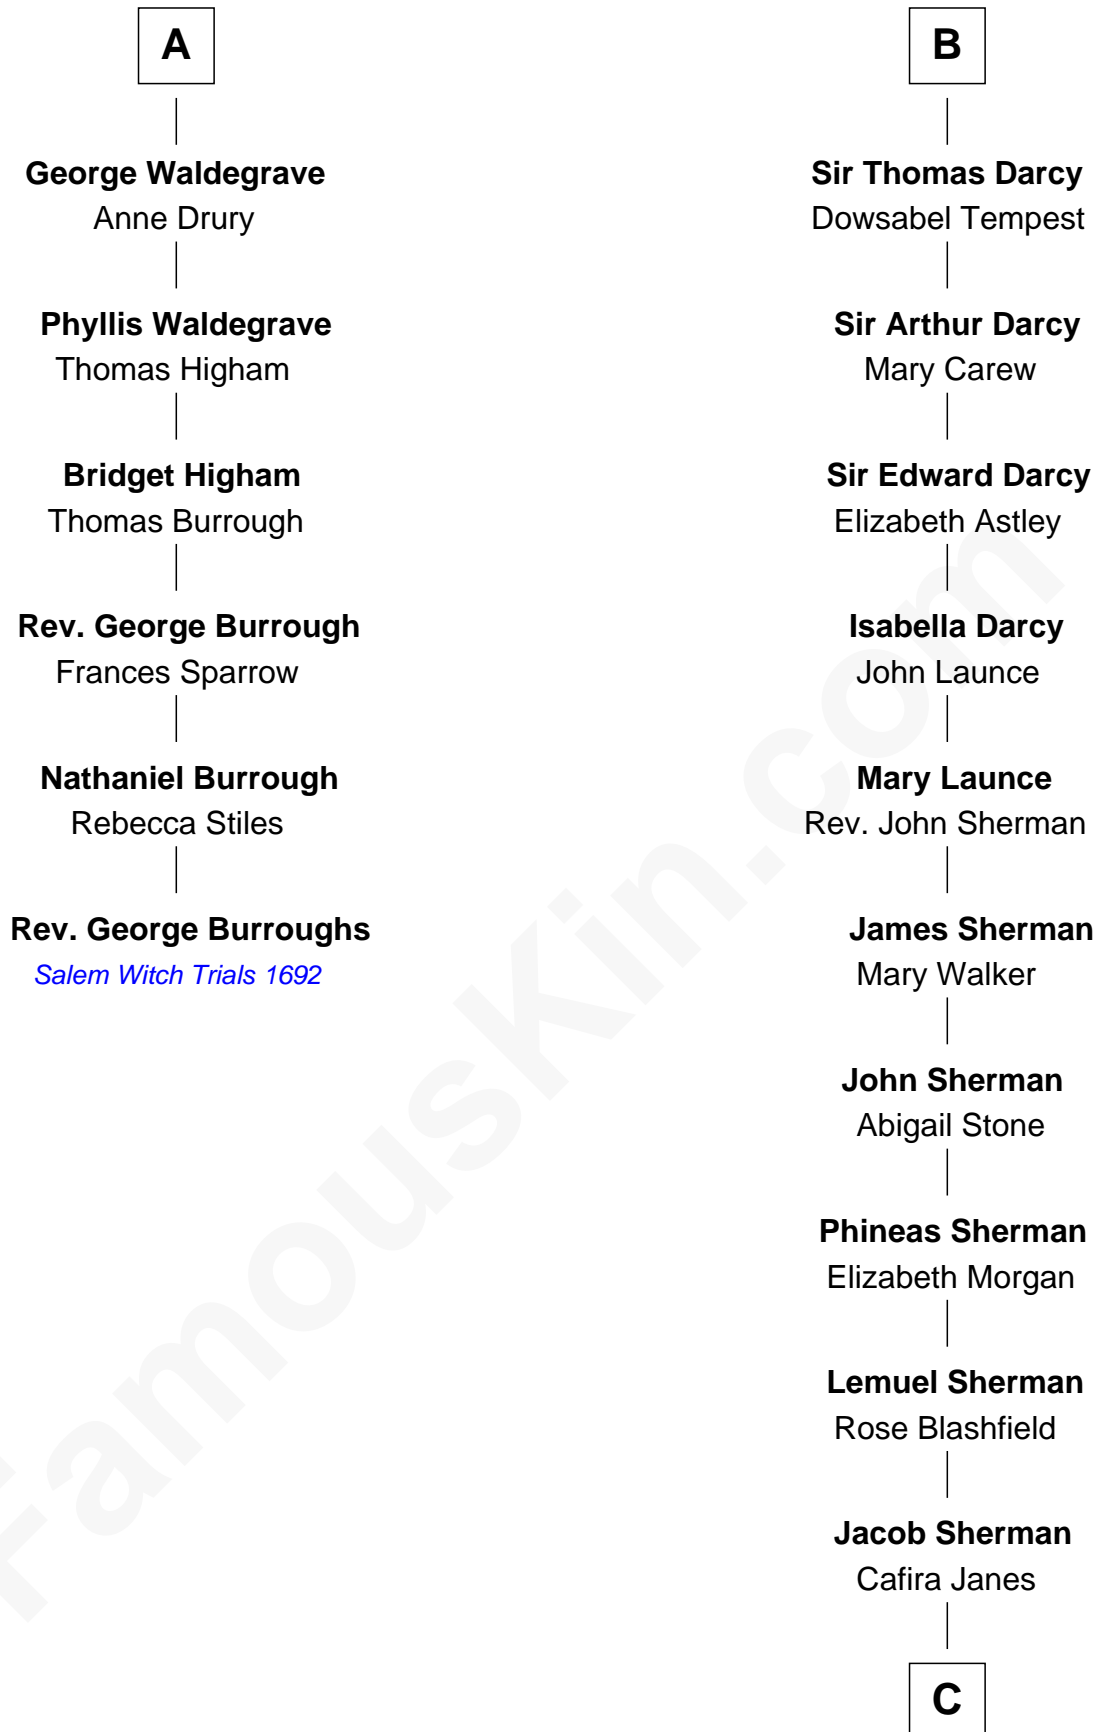

FamousKin.com

Relationship Chart of

Rev. George Burroughs

Executed for Witchcraft, Salem 1692

12th cousin 8 times removed of

Norman Rockwell

American Artist

C

Orilla Janes Sherman
Samuel Darling Rockwell

John William Rockwell
Phebe Boyce Waring

Jarvis Waring Rockwell
Anne Mary Hill

Norman Rockwell
American Artist

FamousKin.com