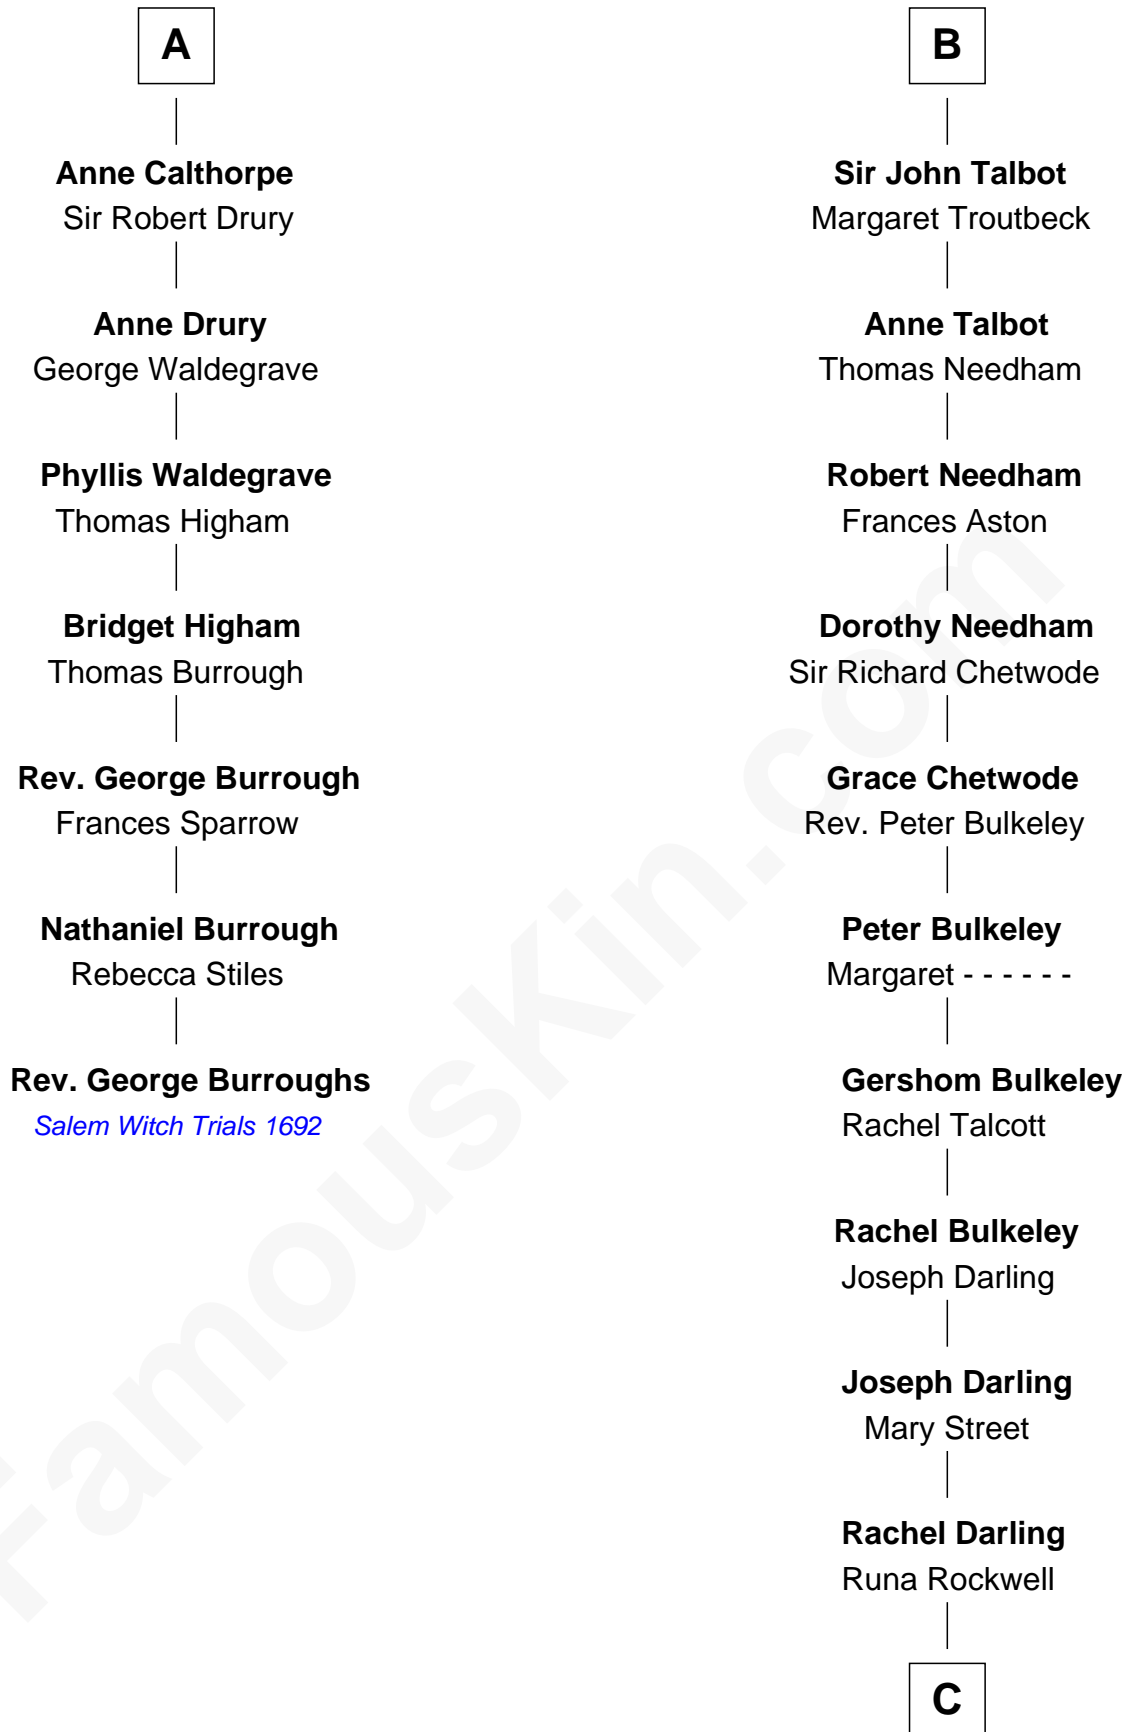

FamousKin.com

Relationship Chart of

Rev. George Burroughs
Executed for Witchcraft, Salem 1692

13th cousin 7 times removed of

Norman Rockwell
American Artist

King Edward I
 Eleanor of Castile

C

—
Samuel Darling Rockwell

Orilla Janes Sherman

—
John William Rockwell

Phebe Boyce Waring

—
Jarvis Waring Rockwell

Anne Mary Hill

—
Norman Rockwell

American Artist

FamousKin.com