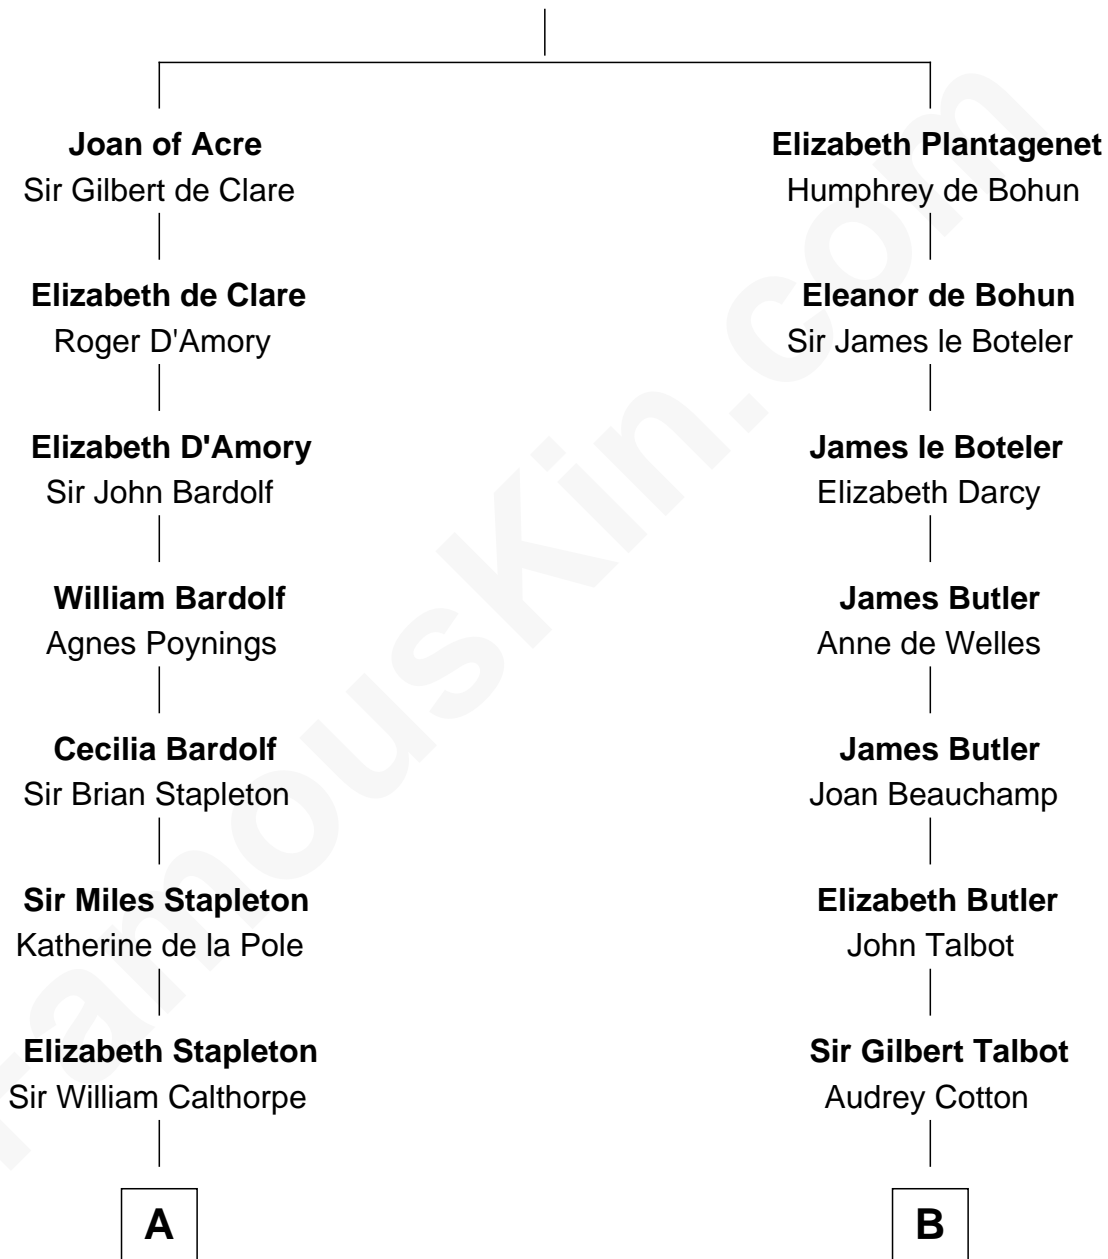

FamousKin.com

Relationship Chart of

Rev. George Burroughs
Executed for Witchcraft, Salem 1692

13th cousin 7 times removed of

Norman Rockwell
American Artist

King Edward I
 Eleanor of Castile

C

—
Samuel Darling Rockwell

Orilla Janes Sherman

—
John William Rockwell

Phebe Boyce Waring

—
Jarvis Waring Rockwell

Anne Mary Hill

—
Norman Rockwell

American Artist

FamousKin.com