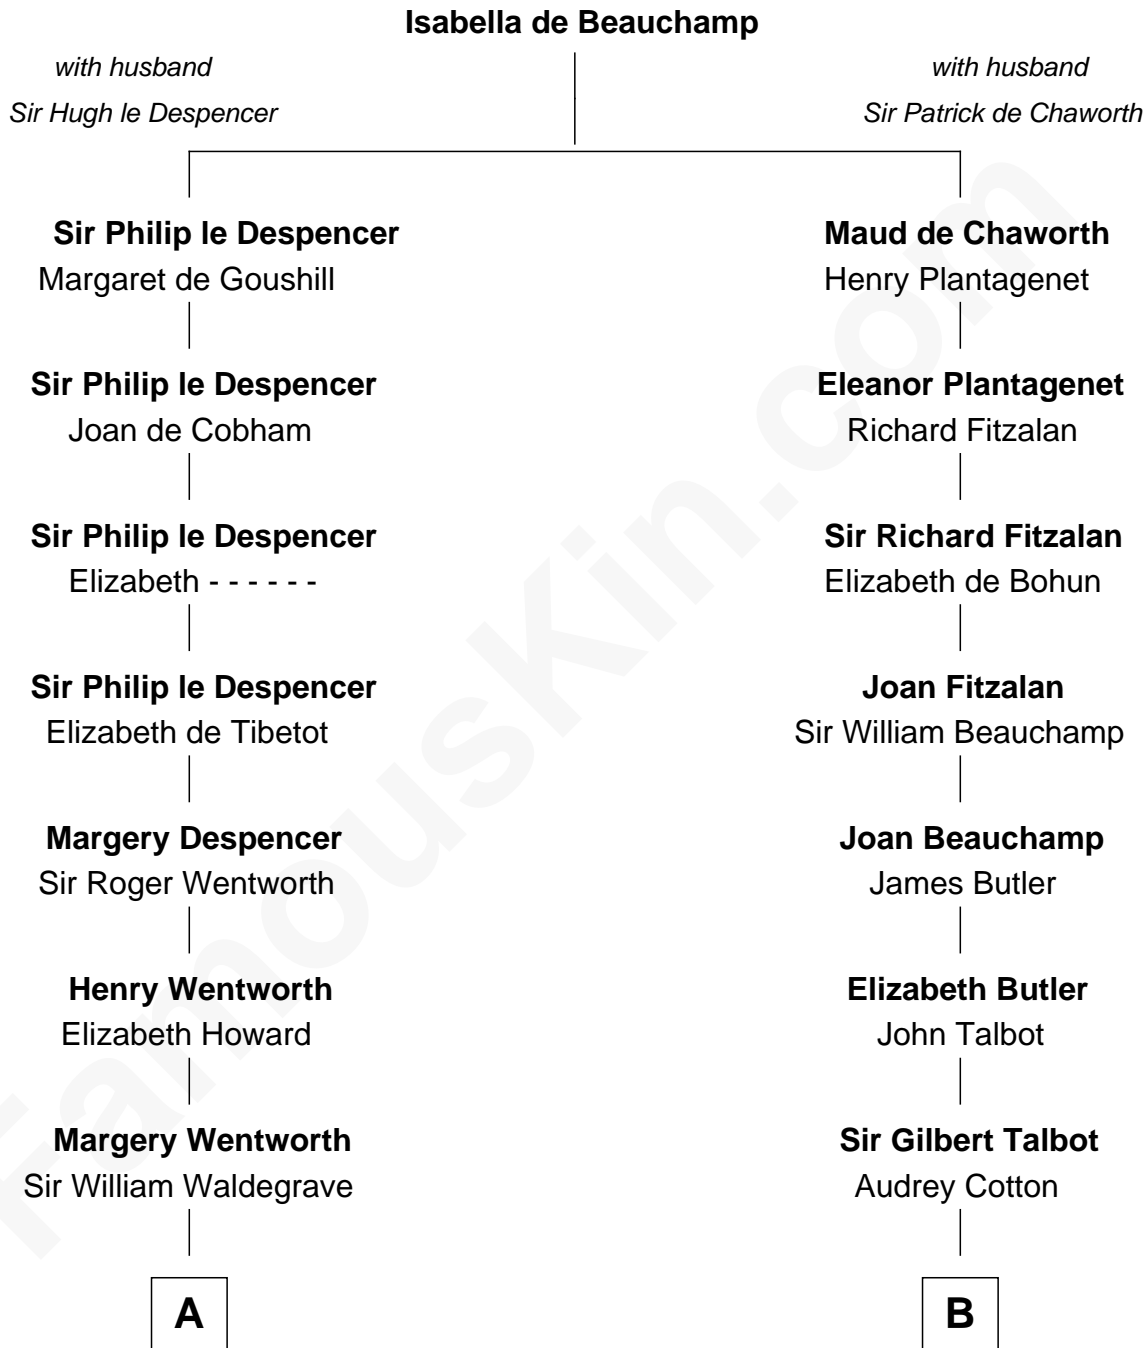

FamousKin.com

Relationship Chart of

Rev. George Burroughs

Executed for Witchcraft, Salem 1692

12th cousin 8 times removed of

Norman Rockwell

American Artist

C

—
Samuel Darling Rockwell

Orilla Janes Sherman

—
John William Rockwell

Phebe Boyce Waring

—
Jarvis Waring Rockwell

Anne Mary Hill

—
Norman Rockwell

American Artist