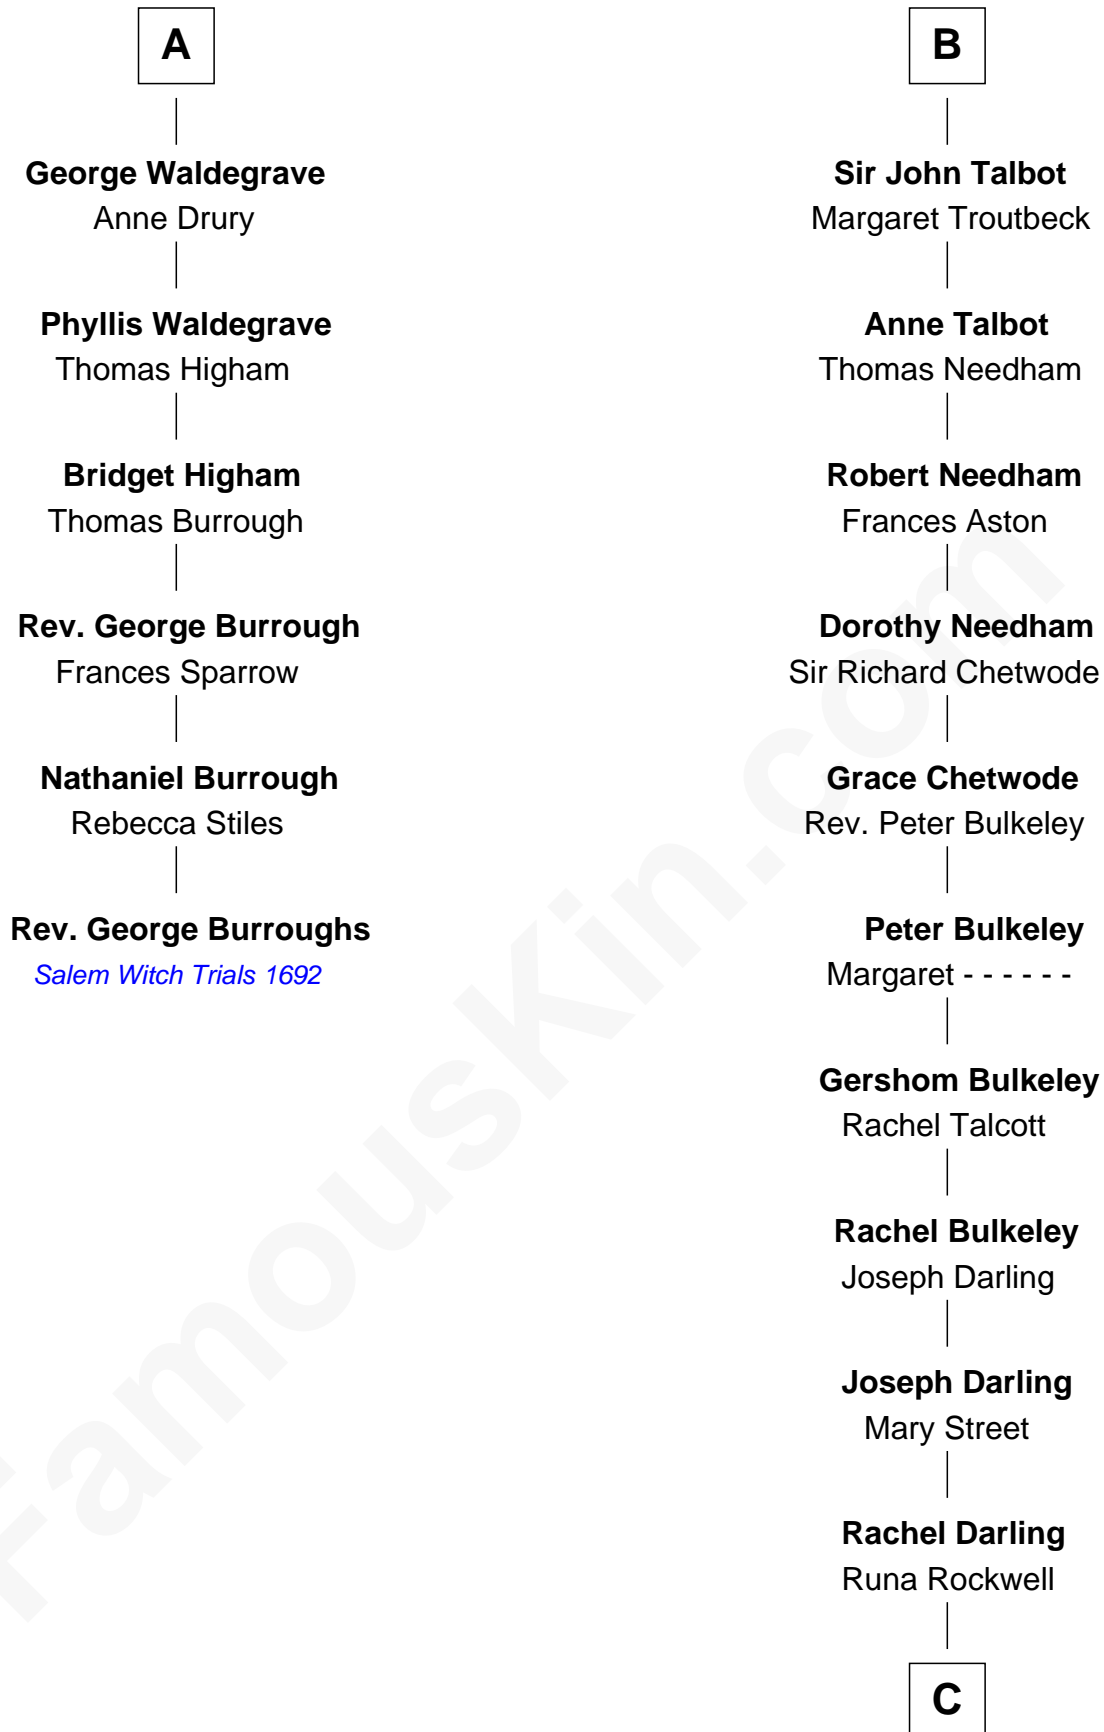

FamousKin.com

Relationship Chart of

Rev. George Burroughs

Executed for Witchcraft, Salem 1692

12th cousin 8 times removed of

Norman Rockwell

American Artist

C

—
Samuel Darling Rockwell

Orilla Janes Sherman

—
John William Rockwell

Phebe Boyce Waring

—
Jarvis Waring Rockwell

Anne Mary Hill

—
Norman Rockwell

American Artist