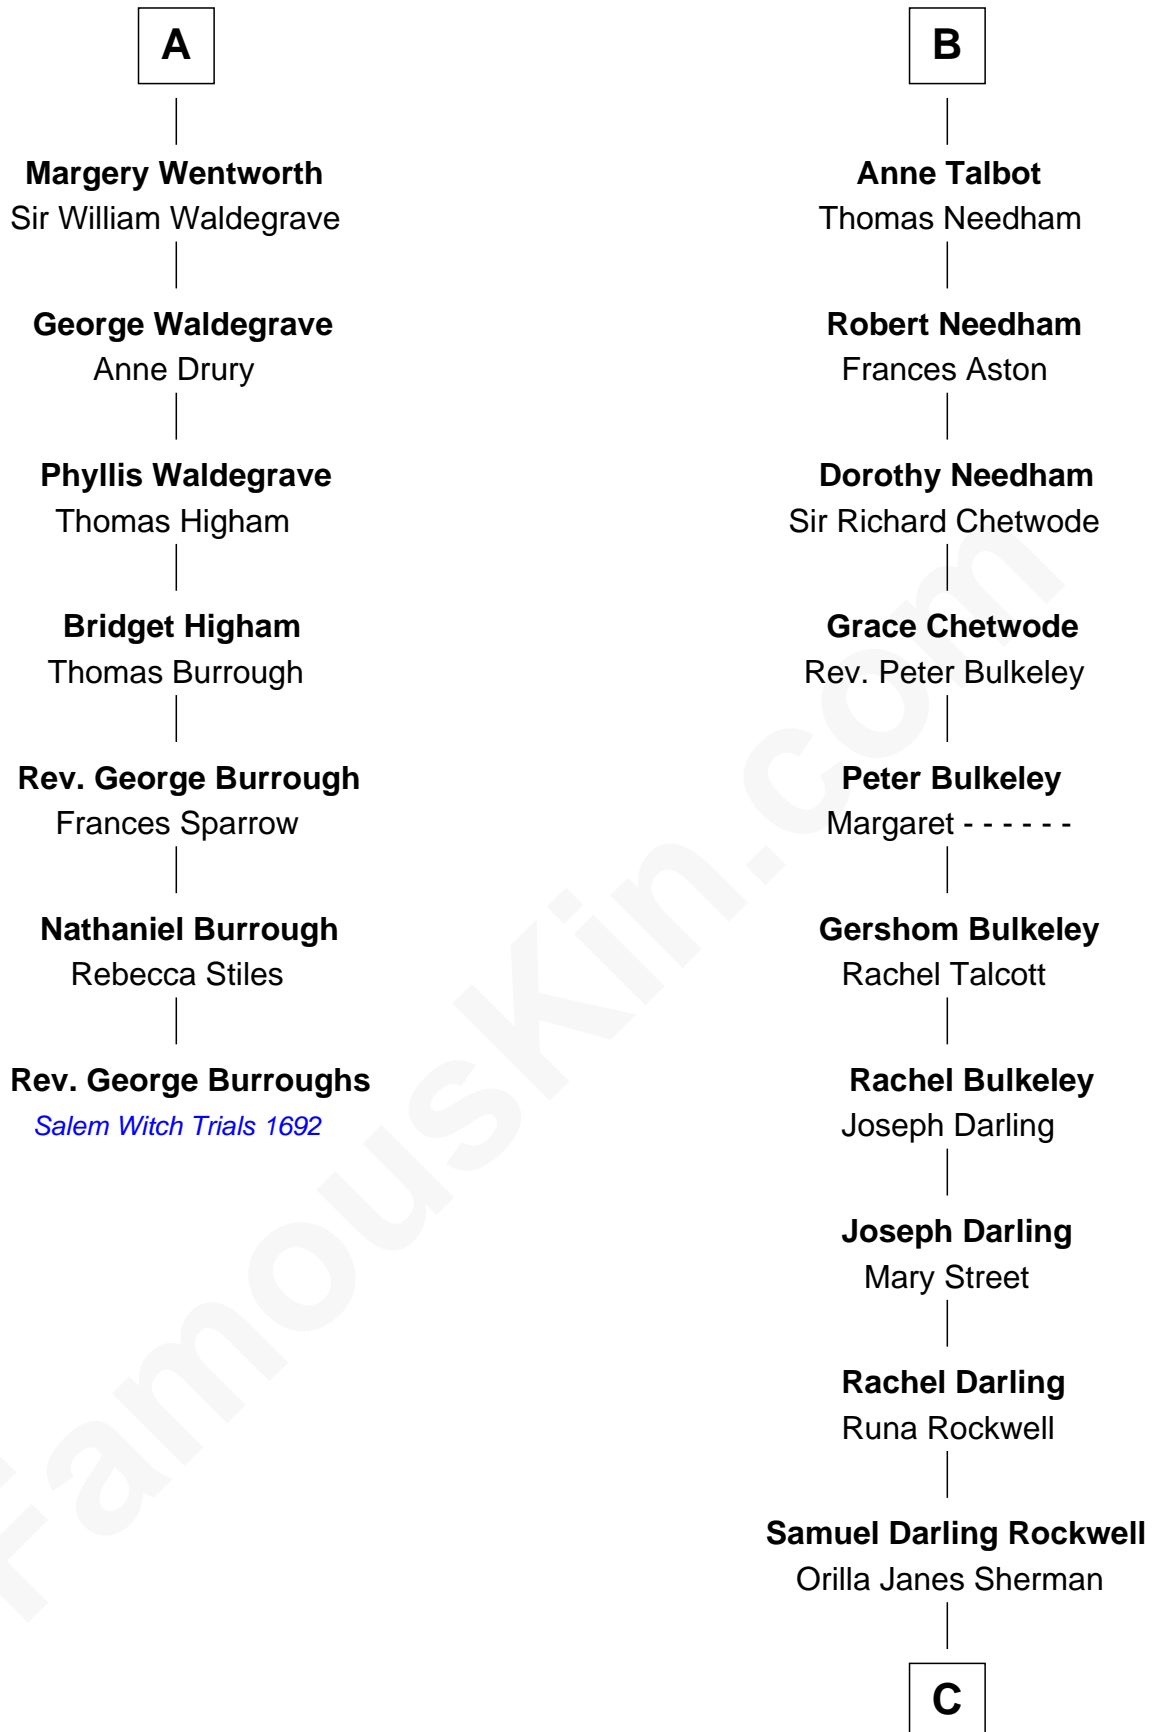

FamousKin.com Relationship Chart of

Rev. George Burroughs
Executed for Witchcraft, Salem 1692

13th cousin 6 times removed of

Norman Rockwell
American Artist

William de Beauchamp
Maud FitzJohn

Isabella de Beauchamp
Sir Hugh le Despencer

Sir Philip le Despencer
Margaret de Goushill

Sir Philip le Despencer
Joan de Cobham

Sir Philip le Despencer
Elizabeth - - - - -

Sir Philip le Despencer
Elizabeth de Tibetot

Margery Despencer
Sir Roger Wentworth

Henry Wentworth
Elizabeth Howard

A

Guy de Beauchamp
Alice de Toeni

Sir Thomas de Beauchamp
Katherine de Mortimer

Sir William Beauchamp
Joan Fitzalan

Joan Beauchamp
James Butler

Elizabeth Butler
John Talbot

Sir Gilbert Talbot
Audrey Cotton

Sir John Talbot
Margaret Troutbeck

B

C

John William Rockwell

Phebe Boyce Waring

Jarvis Waring Rockwell

Anne Mary Hill

Norman Rockwell