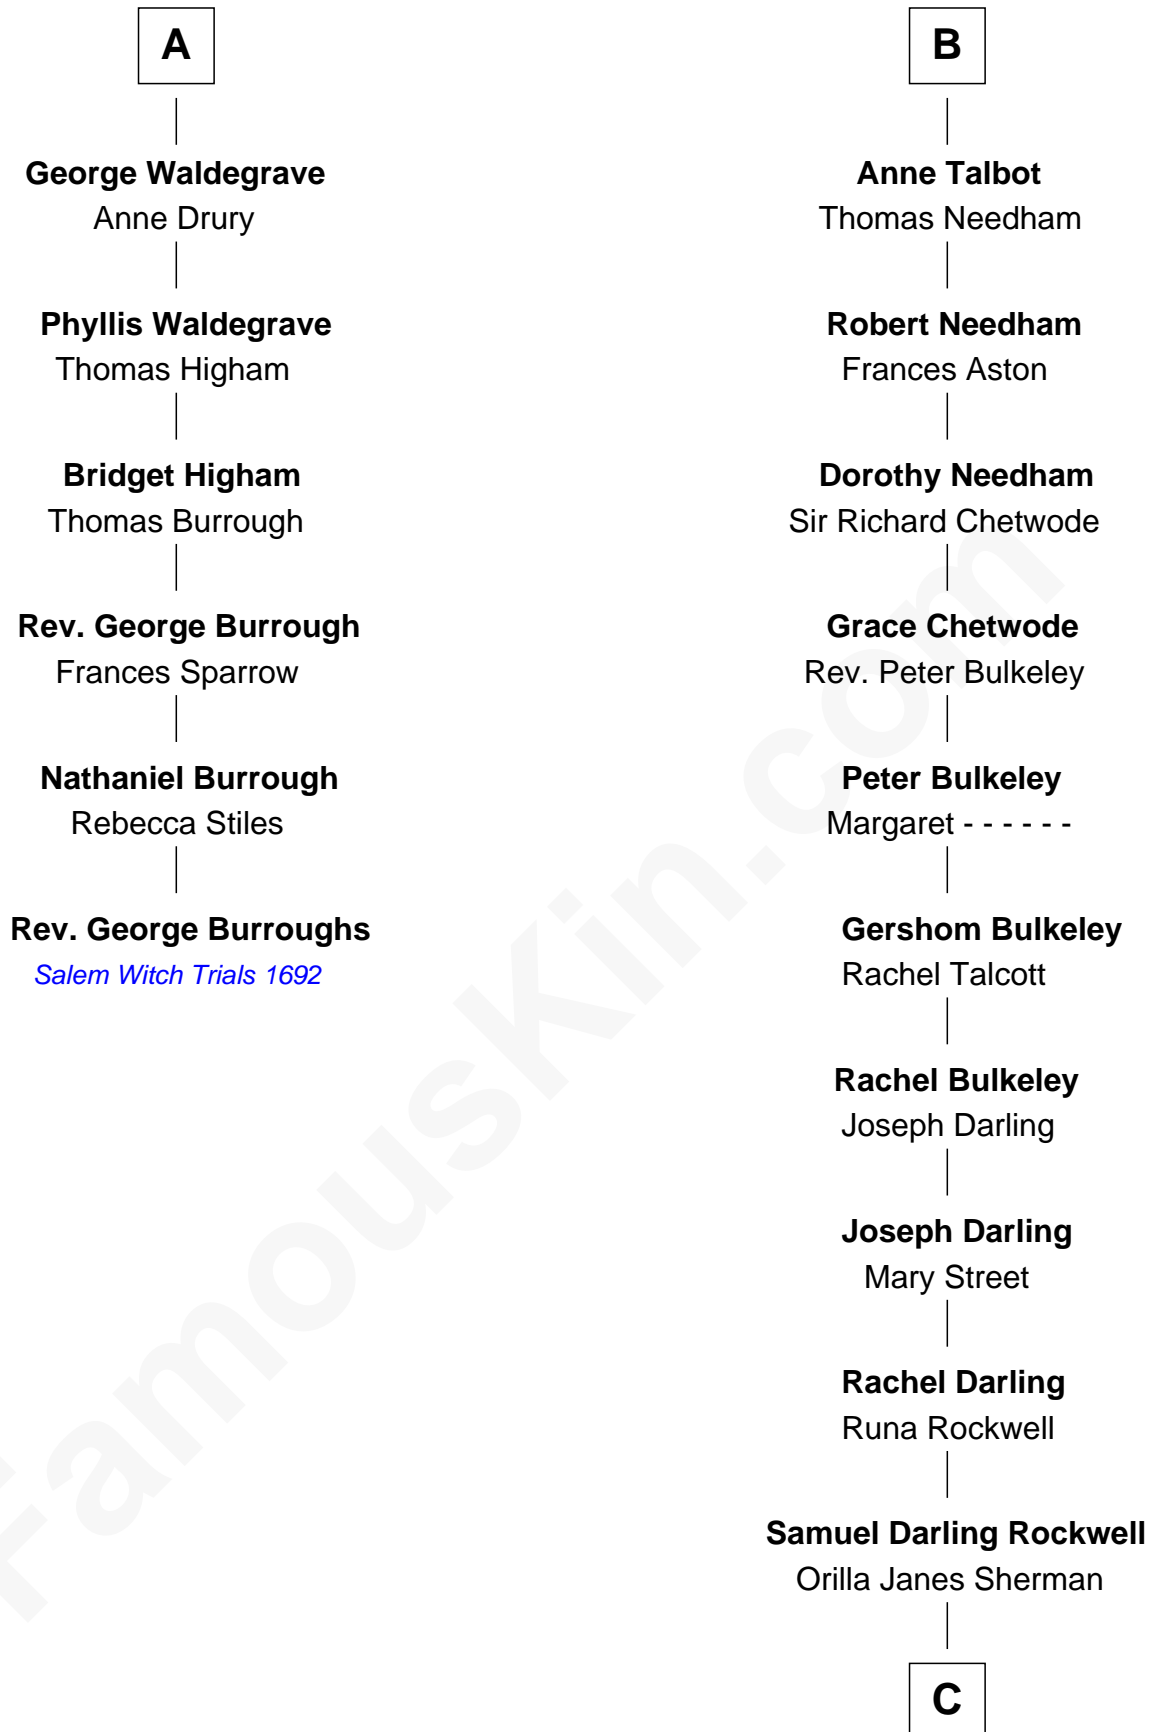

FamousKin.com

Relationship Chart of

Rev. George Burroughs
Executed for Witchcraft, Salem 1692

12th cousin 7 times removed of

Norman Rockwell
American Artist

William de Ros
 Maude de Vaux

C

John William Rockwell

Phebe Boyce Waring

Jarvis Waring Rockwell

Anne Mary Hill

Norman Rockwell

American Artist

FamousKin.com