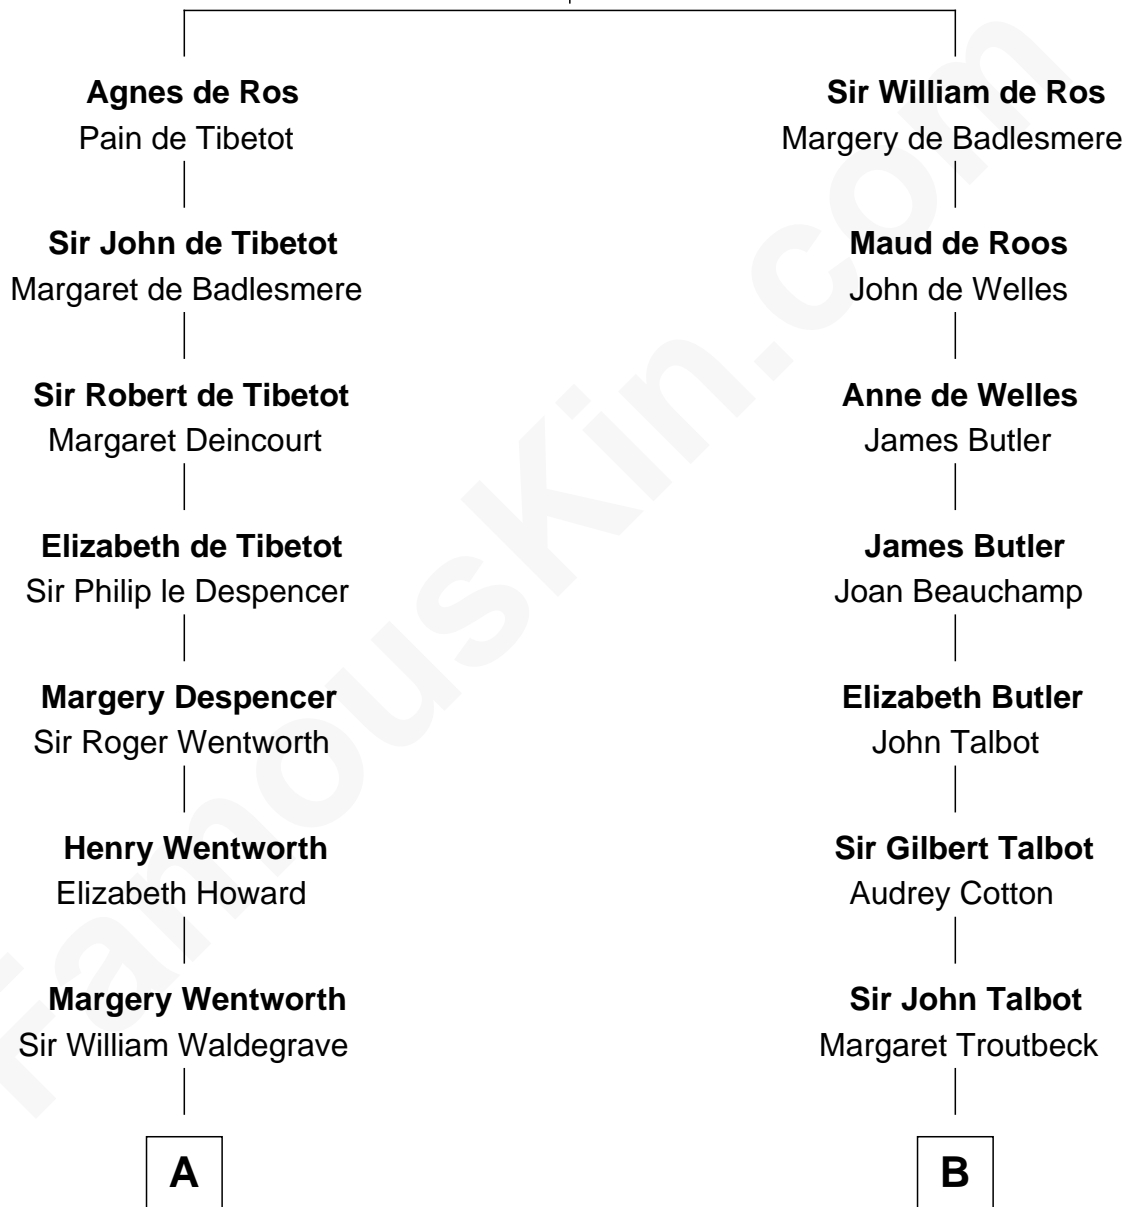

FamousKin.com

Relationship Chart of

Rev. George Burroughs
Executed for Witchcraft, Salem 1692

12th cousin 7 times removed of

Norman Rockwell
American Artist

William de Ros
 Maude de Vaux

C

John William Rockwell

Phebe Boyce Waring

Jarvis Waring Rockwell

Anne Mary Hill

Norman Rockwell

American Artist

FamousKin.com