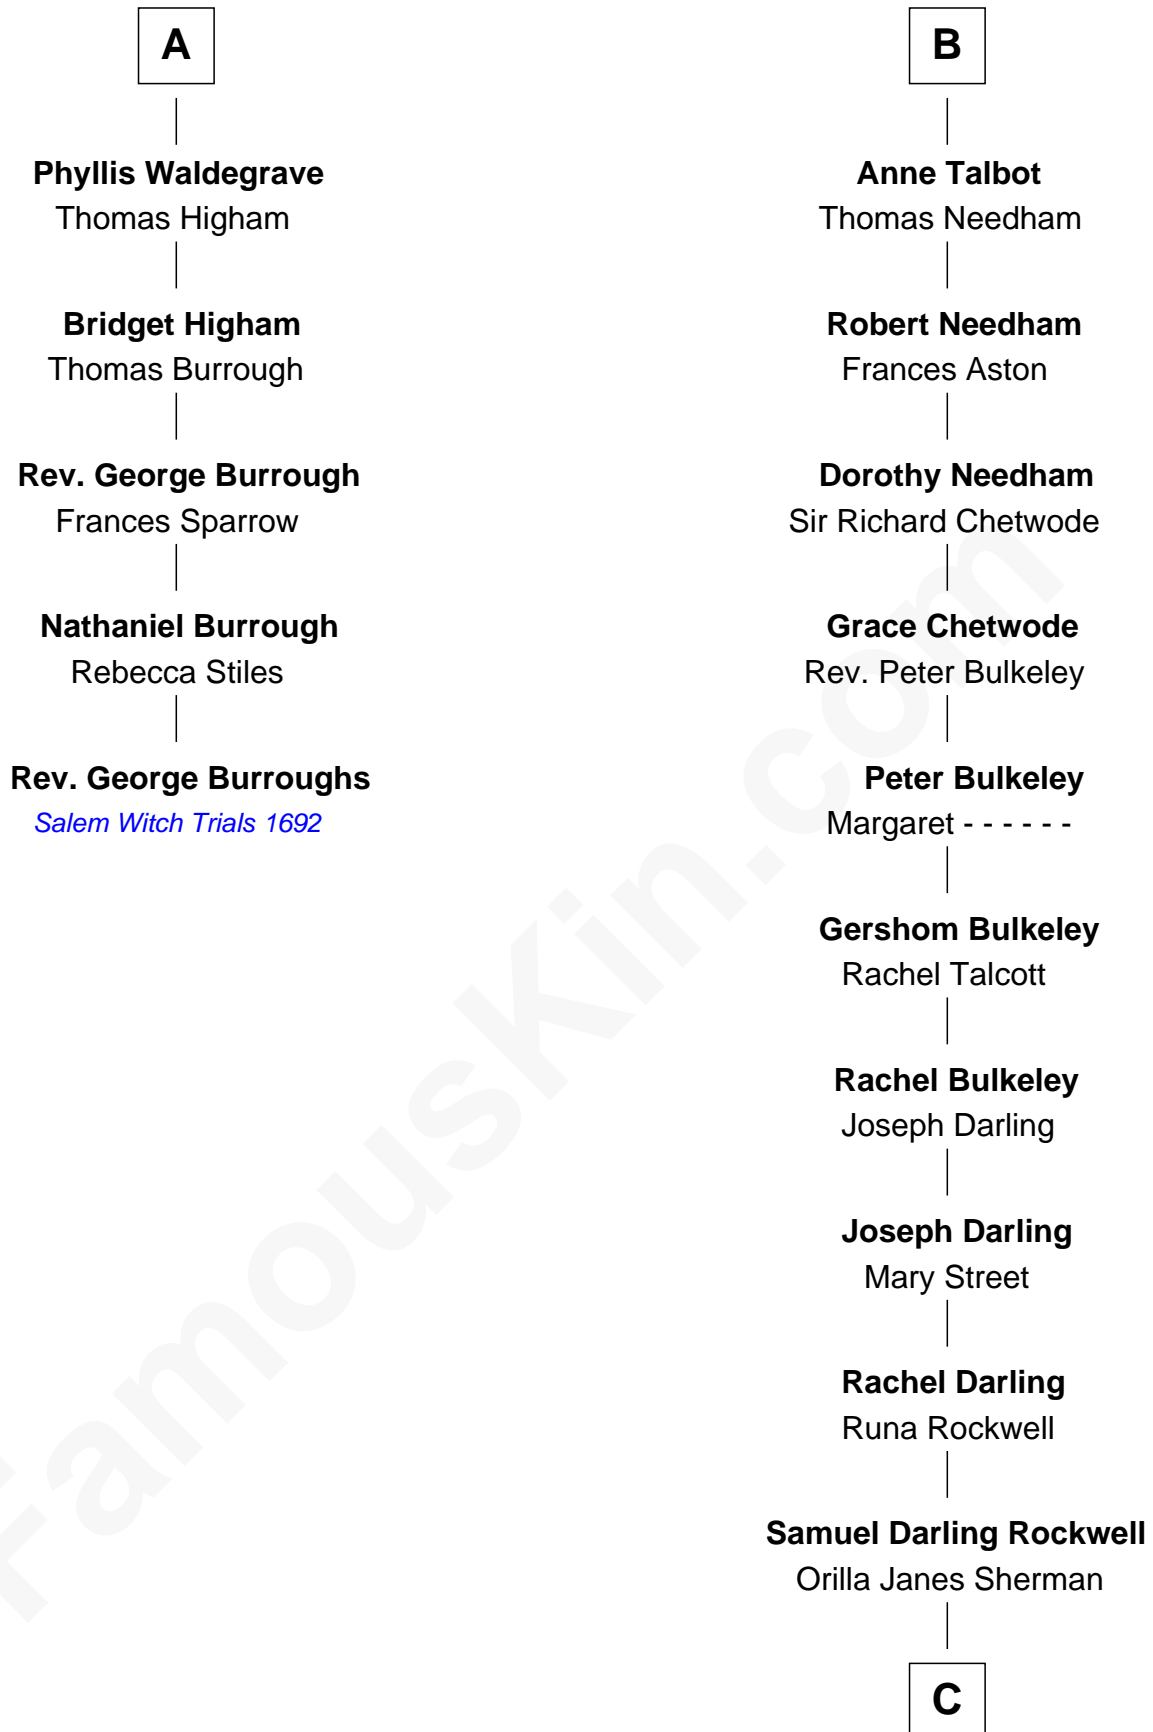

## Relationship Chart of

**Rev. George Burroughs**  
*Executed for Witchcraft, Salem 1692*

11th cousin 8 times removed of

**Norman Rockwell**  
*American Artist*

**Bartholomew de Badlesmere**  
 Margaret de Clare

C

John William Rockwell

Phebe Boyce Waring

Jarvis Waring Rockwell

Anne Mary Hill

Norman Rockwell

*American Artist*

FamousKin.com