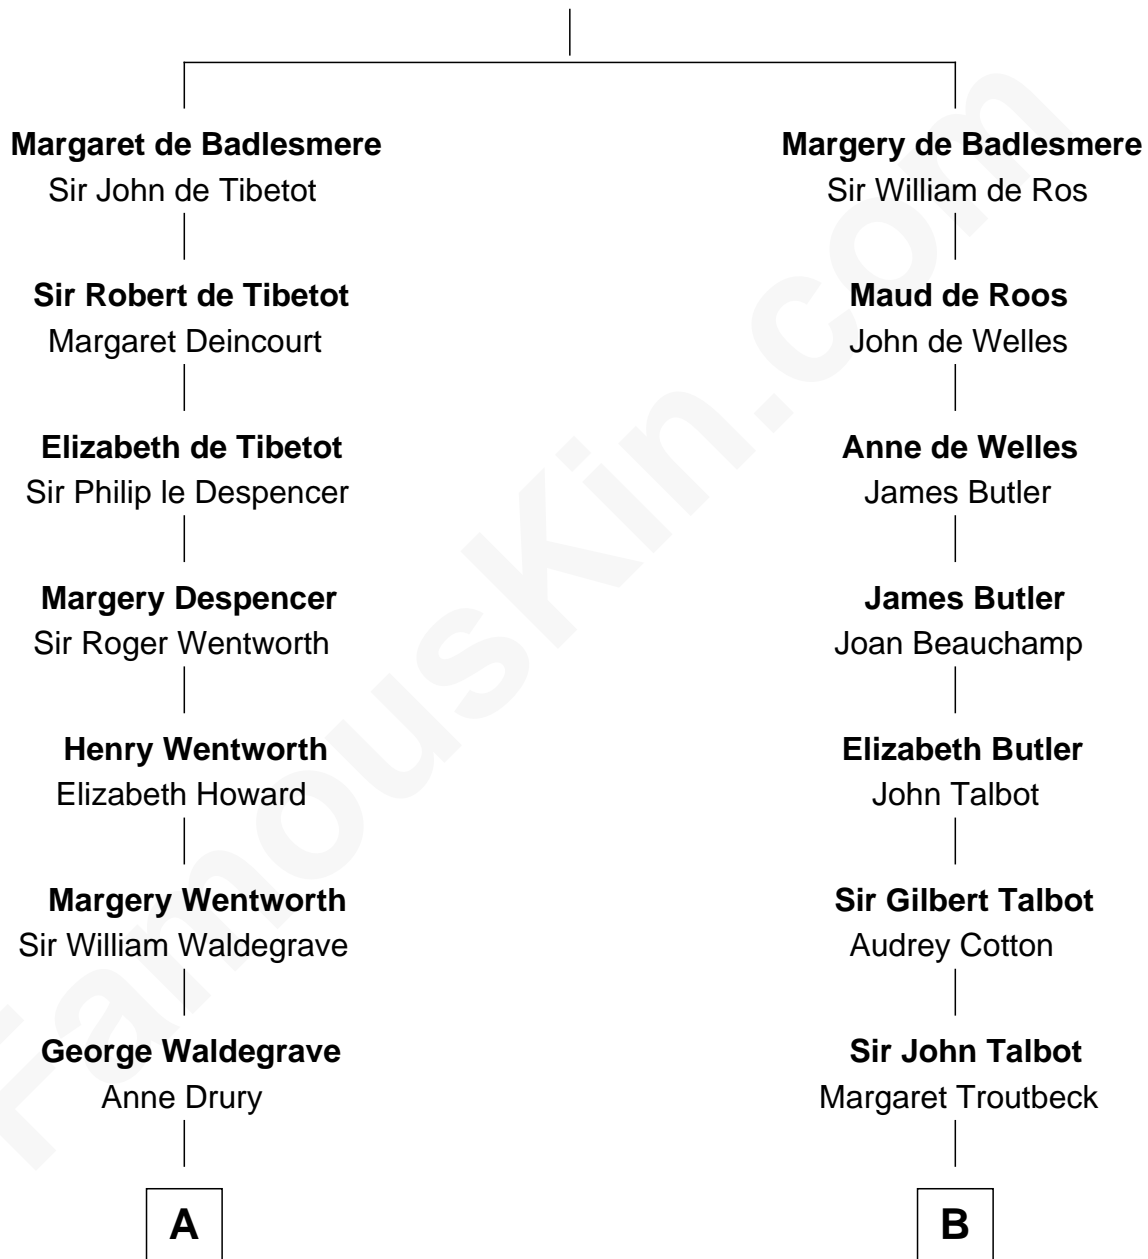

## Relationship Chart of

**Rev. George Burroughs**  
*Executed for Witchcraft, Salem 1692*

11th cousin 8 times removed of

**Norman Rockwell**  
*American Artist*

**Bartholomew de Badlesmere**  
 Margaret de Clare

C

John William Rockwell

Phebe Boyce Waring

Jarvis Waring Rockwell

Anne Mary Hill

Norman Rockwell

*American Artist*

FamousKin.com