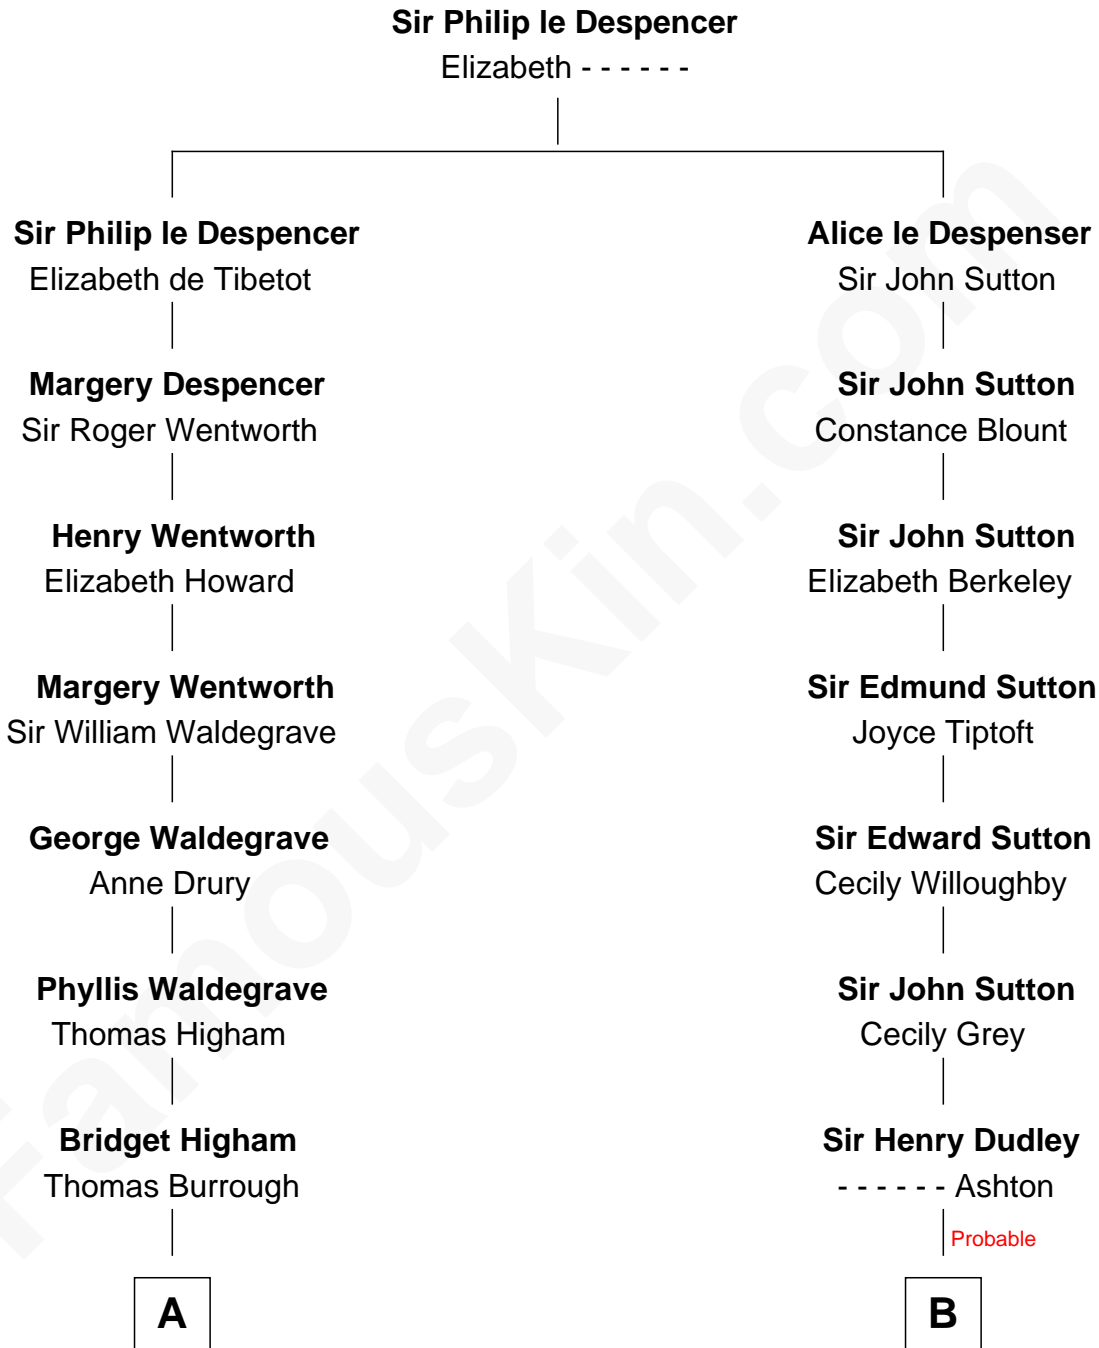

# FamousKin.com

## Relationship Chart of

**Rev. George Burroughs**  
*Executed for Witchcraft, Salem 1692*

9th cousin 5 times removed of

**Nicholas Gilman**  
*Signer of the U.S. Constitution*

**A**

**Rev. George Burrough**