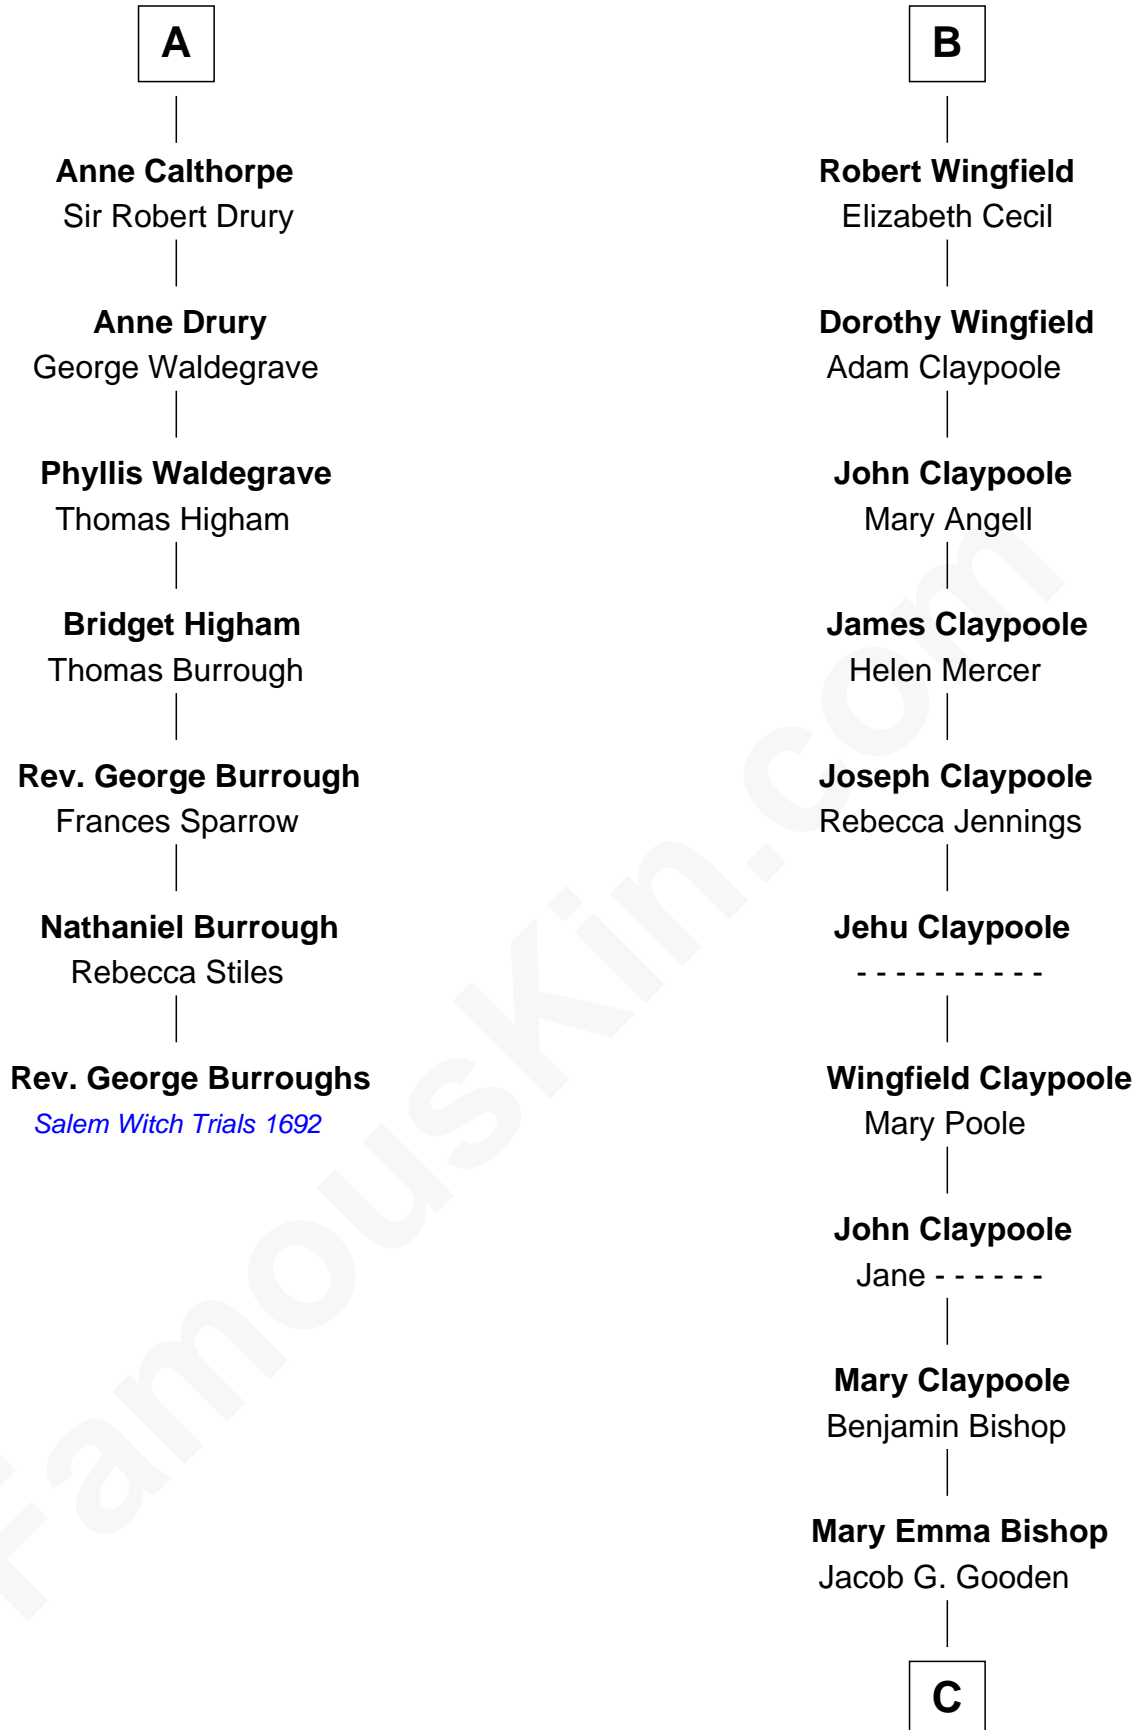

FamousKin.com

Relationship Chart of

Rev. George Burroughs
Executed for Witchcraft, Salem 1692

13th cousin 7 times removed of

Valerie Bertinelli
Television Actress

King Edward I
 Eleanor of Castile

C

Ida P. Gooden
Joseph D. Carvin

Lester Vodges Carvin
Elizabeth - - - - -

Nancy L. Carvin
Andrew Francis Bertinelli

Valerie Bertinelli
Television Actress

FamousKin.com