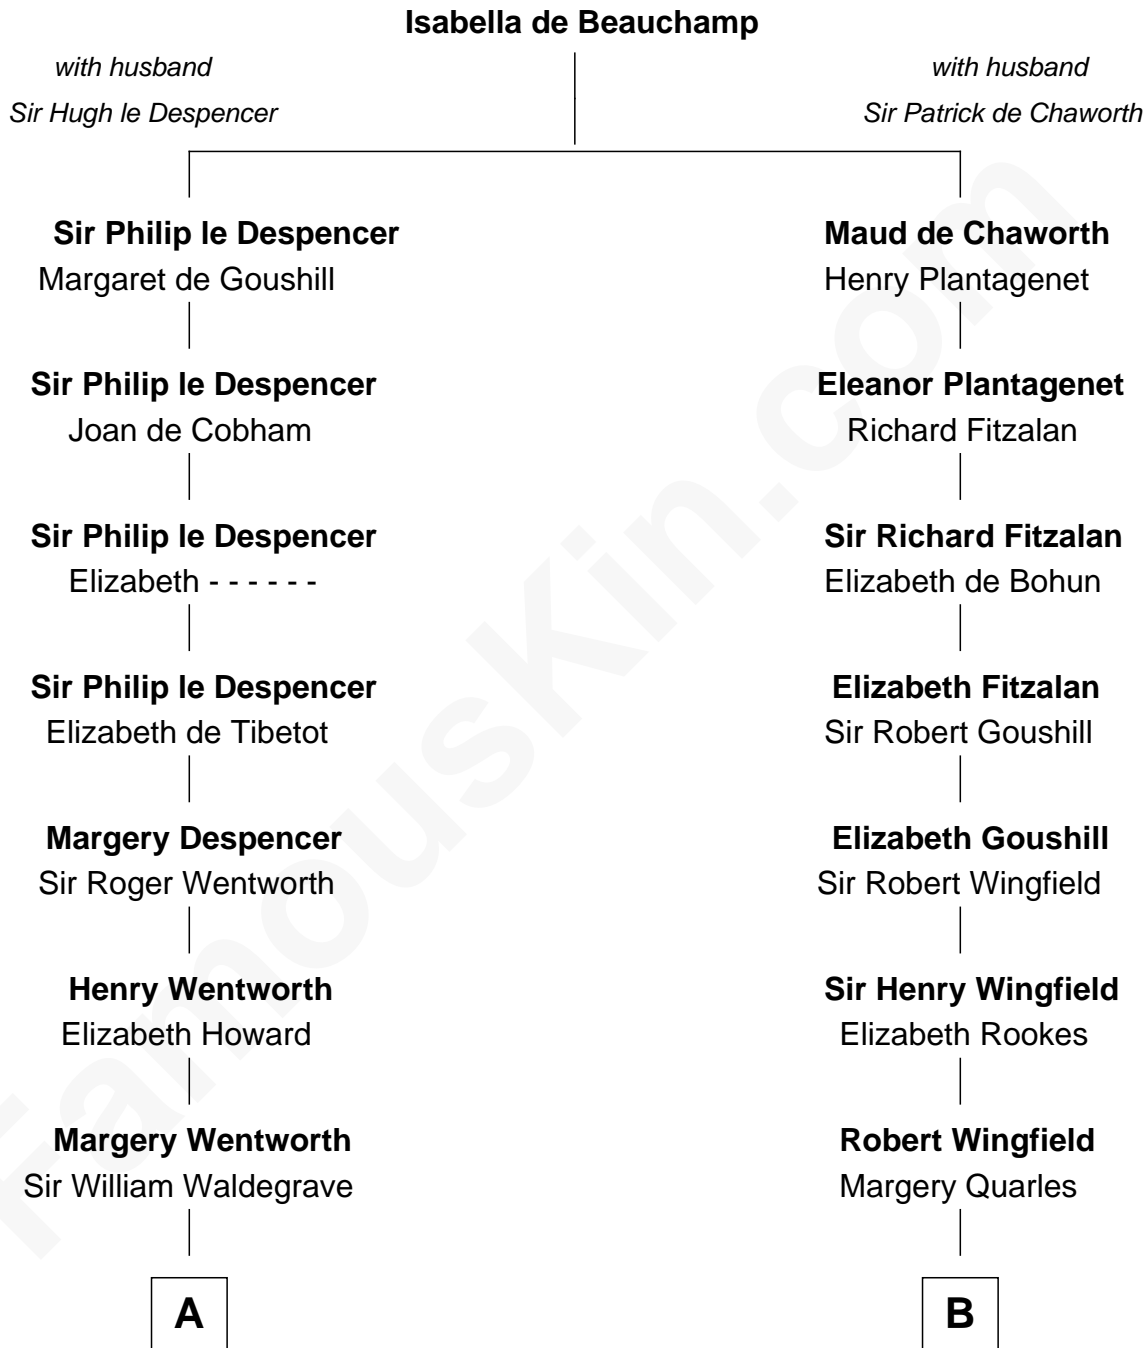

# FamousKin.com

## Relationship Chart of

**Rev. George Burroughs**  
*Executed for Witchcraft, Salem 1692*

12th cousin 8 times removed of

**Valerie Bertinelli**  
*Television Actress*

**C**

**Ida P. Gooden**  
Joseph D. Carvin