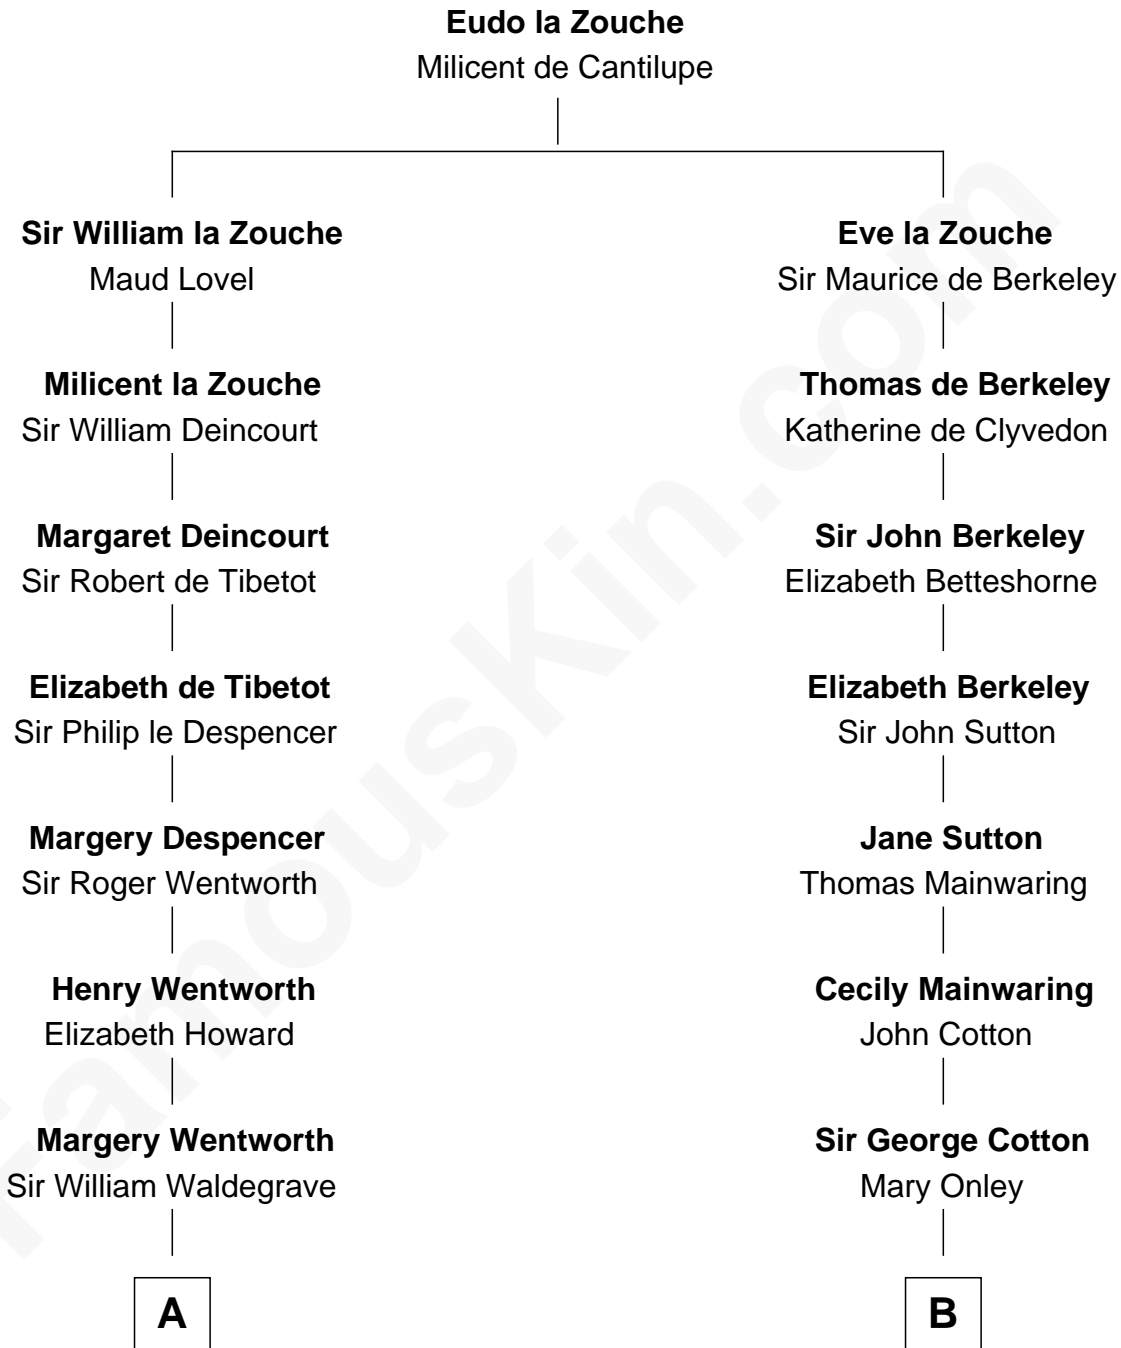

FamousKin.com

Relationship Chart of

Rev. George Burroughs
Executed for Witchcraft, Salem 1692

12th cousin 9 times removed of

Richard Gere
Movie Actor

C

Julia Anne Hempstead

Elisha Thomas Tiffany

Nelson Leroy Tiffany

Evaline Harriet Williams

William Stanton Tiffany

Anna Rebecca Stevens

Doris Anna Tiffany

Homer George Gere

Richard Gere

Movie Actor