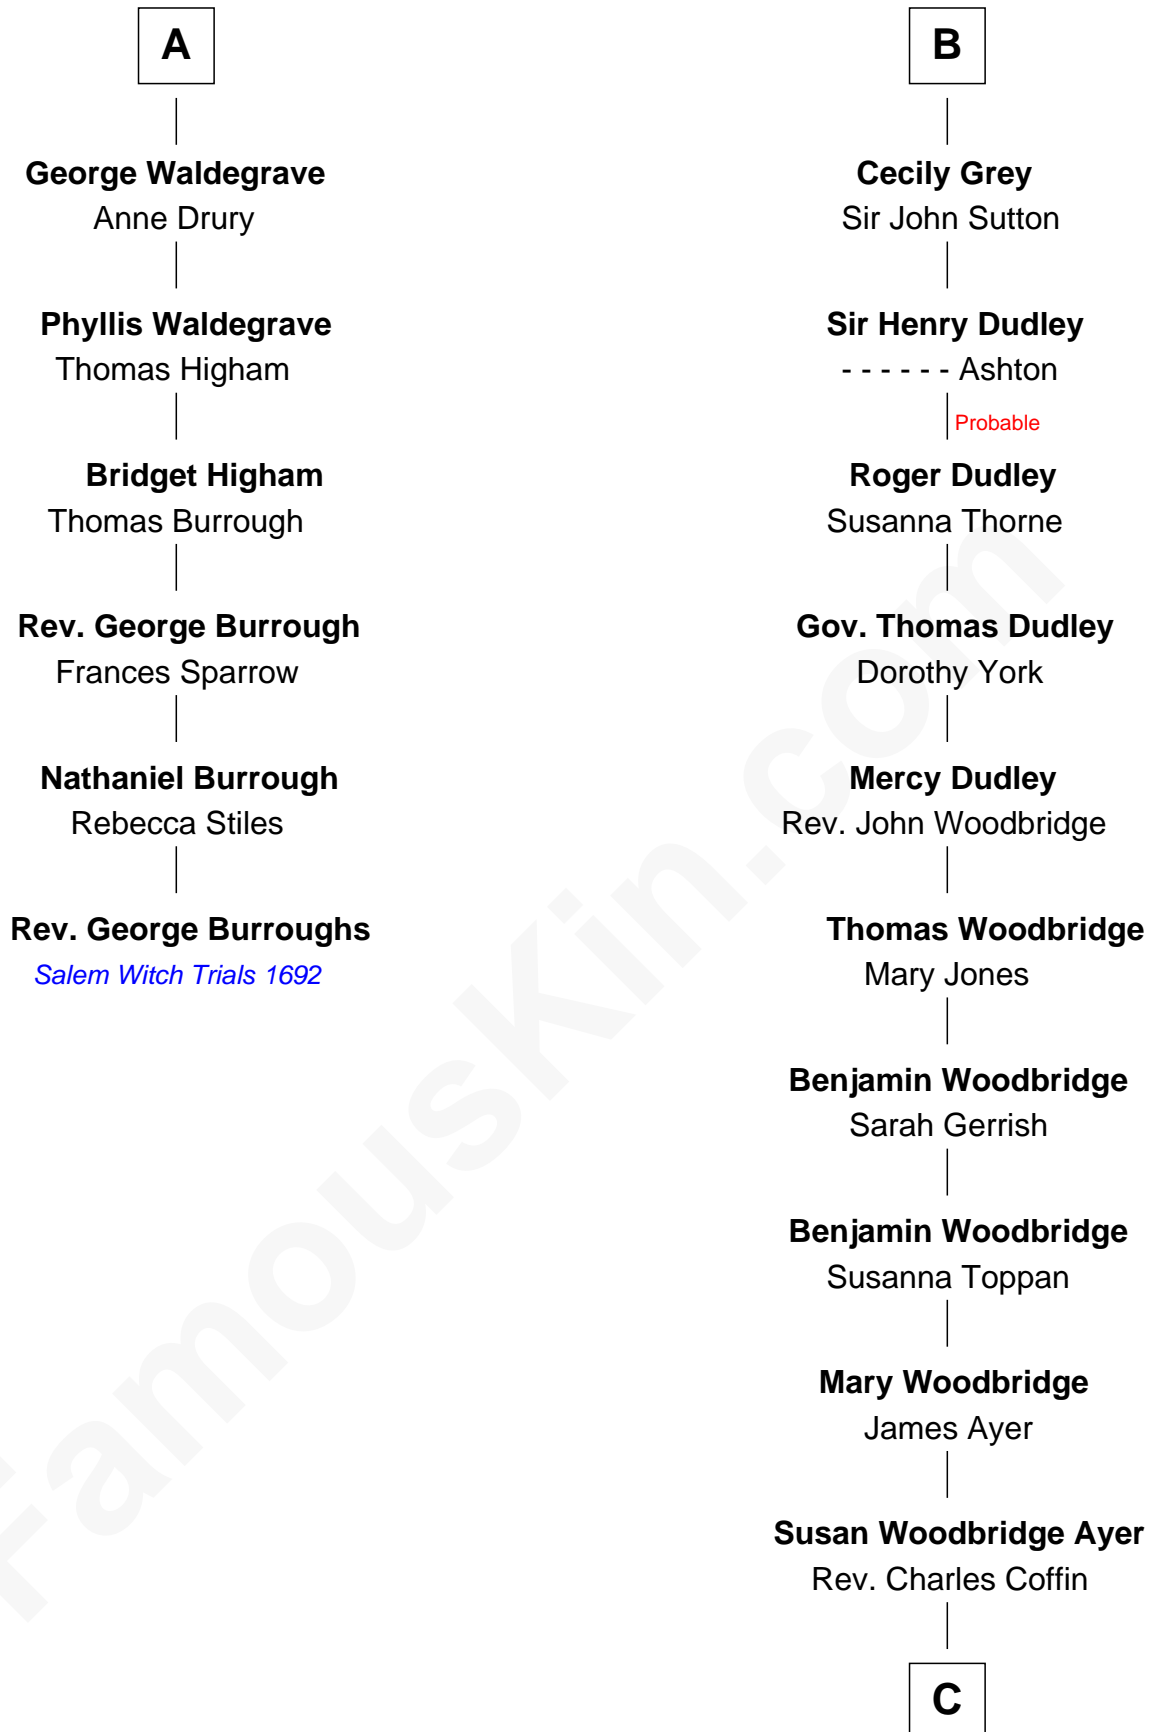

**FamousKin.com**  
**Relationship Chart of**  
**Rev. George Burroughs**

*Executed for Witchcraft, Salem 1692*

**12th cousin 8 times removed of**

**Tennessee Williams**

*Author of A Streetcar Named Desire*

**William de Ros**  
 Maude de Vaux

**C**

—  
**Cornelius Worcester Coffin**

Nancy McCorkle

—  
**Isabelle Coffin**

Thomas Lanier Williams

—  
**Cornelius Coffin Williams**

Edwina Dakin

—  
**Tennessee Williams**

*Author of [A Streetcar Named Desire](#)*