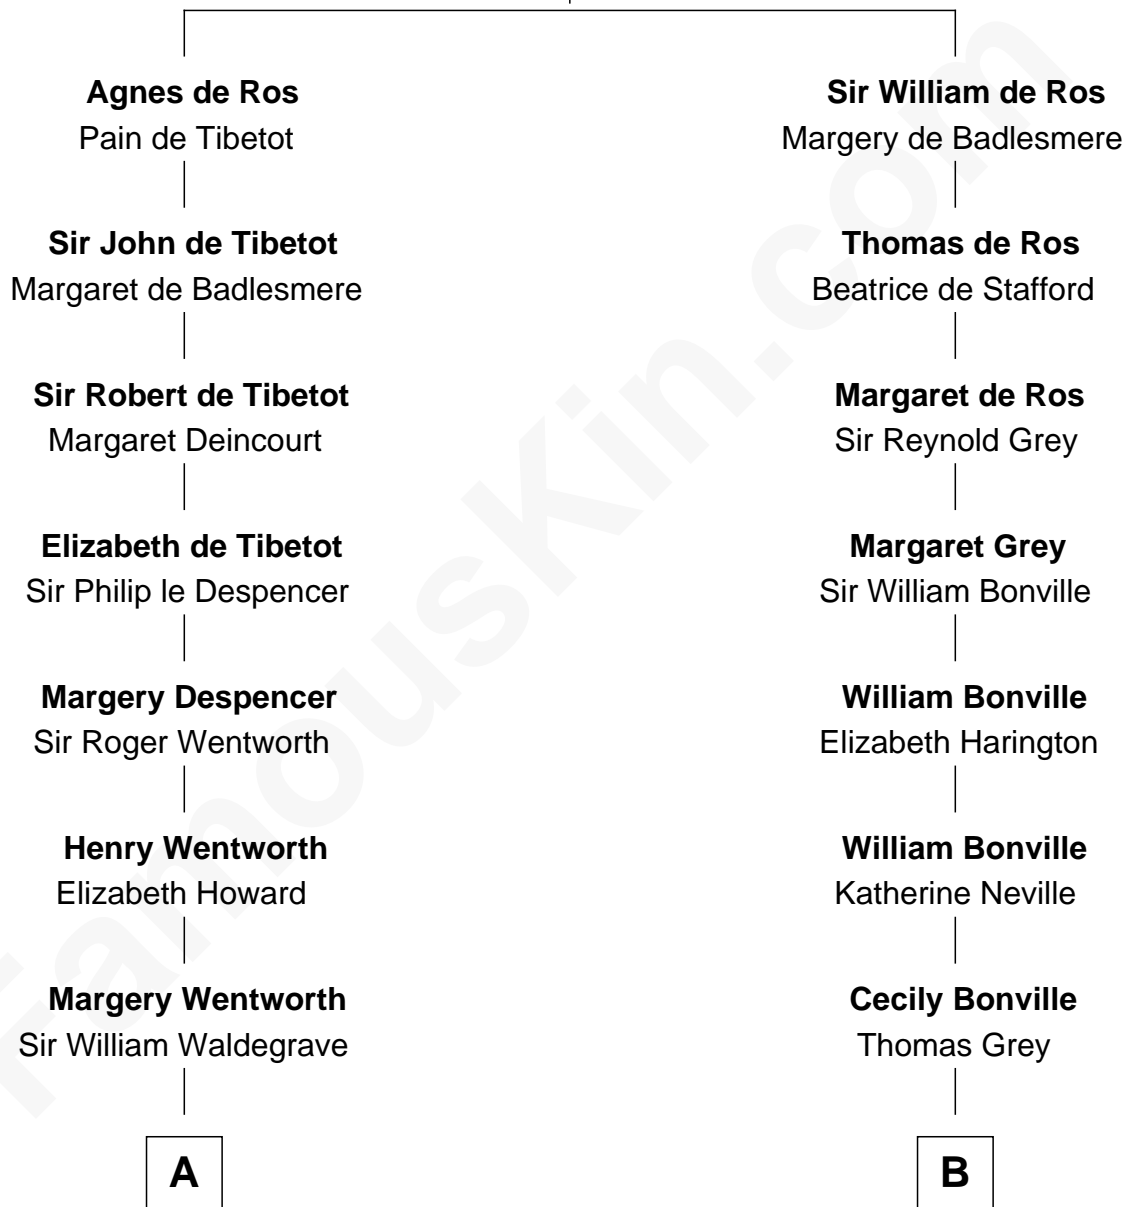

**FamousKin.com**  
**Relationship Chart of**  
**Rev. George Burroughs**

*Executed for Witchcraft, Salem 1692*

**12th cousin 8 times removed of**

**Tennessee Williams**

*Author of A Streetcar Named Desire*

**William de Ros**  
 Maude de Vaux

**C**

—  
**Cornelius Worcester Coffin**

Nancy McCorkle

—  
**Isabelle Coffin**

Thomas Lanier Williams

—  
**Cornelius Coffin Williams**

Edwina Dakin

—  
**Tennessee Williams**

*Author of [A Streetcar Named Desire](#)*