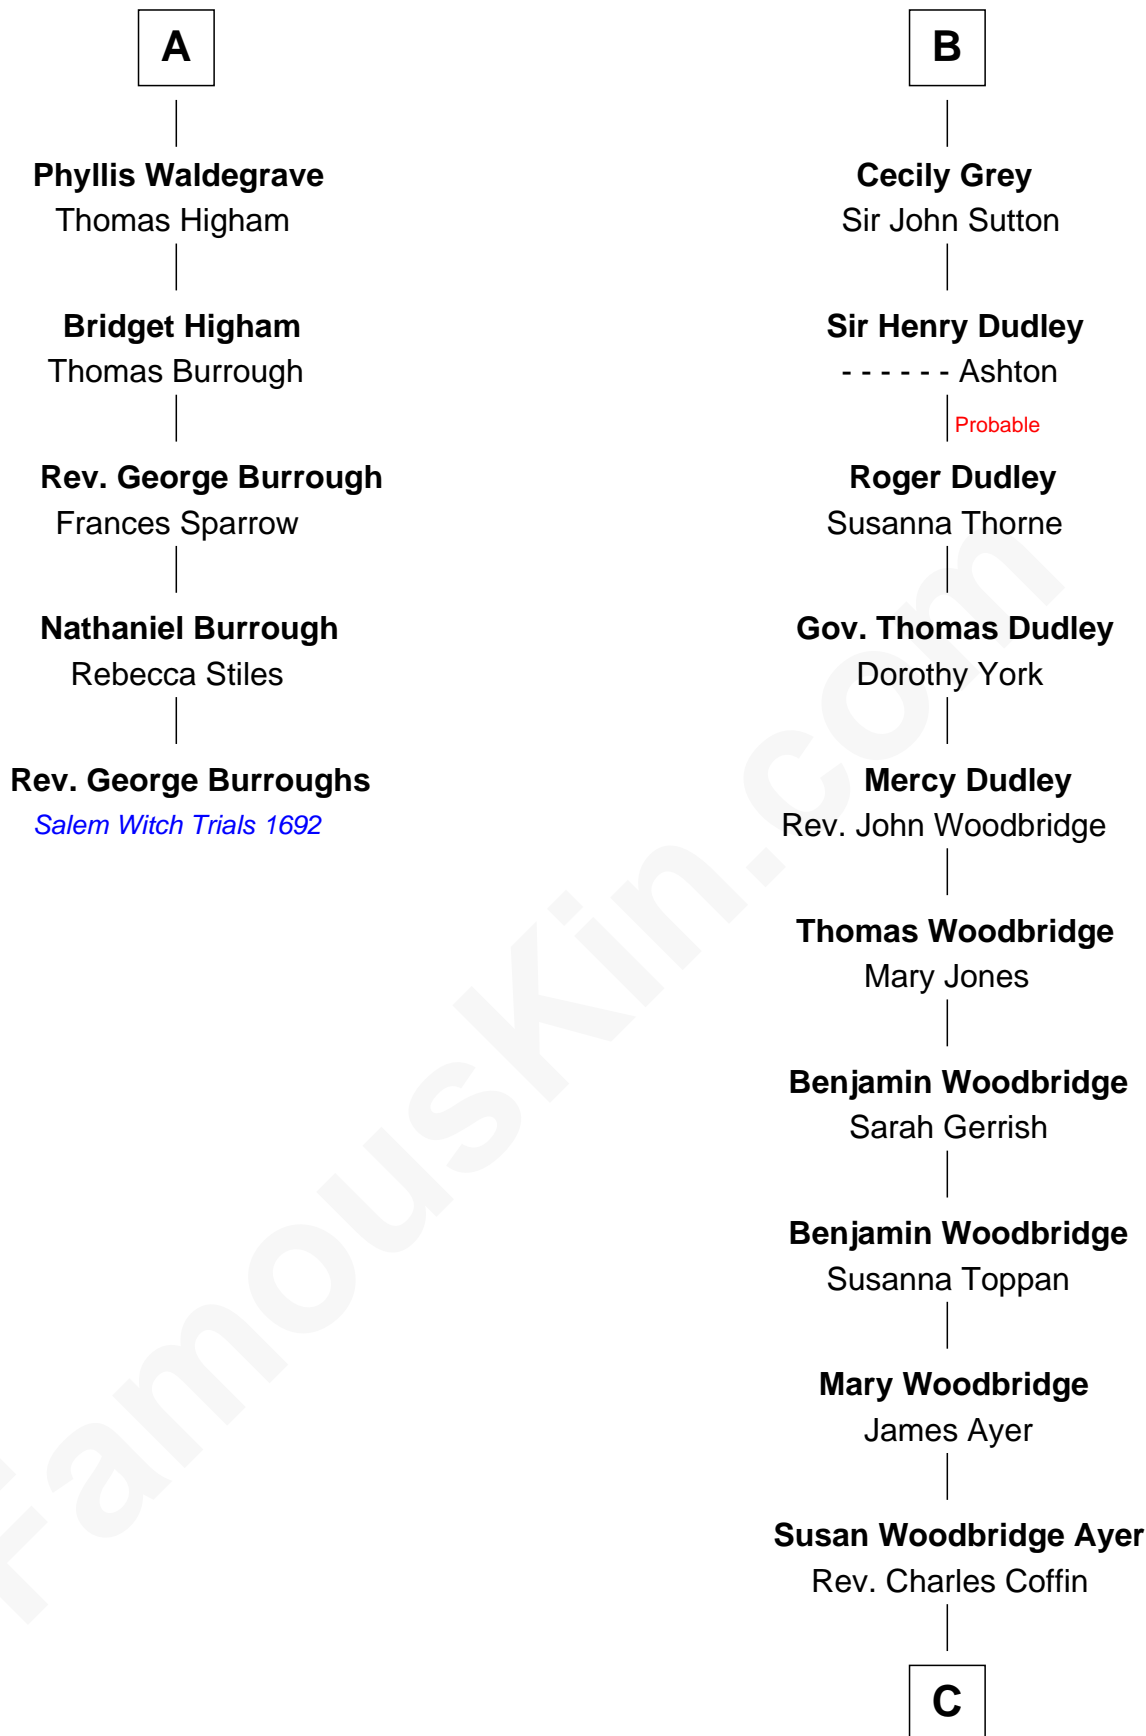

FamousKin.com
Relationship Chart of
Rev. George Burroughs

Executed for Witchcraft, Salem 1692

11th cousin 9 times removed of

Tennessee Williams

Author of A Streetcar Named Desire

Bartholomew de Badlesmere

Margaret de Clare

Margaret de Badlesmere

Sir John de Tibetot

Sir Robert de Tibetot

Margaret Deincourt

Elizabeth de Tibetot

Sir Philip le Despencer

Margery Despencer

Sir Roger Wentworth

Henry Wentworth

Elizabeth Howard

Margery Wentworth

Sir William Waldegrave

George Waldegrave

Anne Drury

A

Margery de Badlesmere

Elizabeth Harington

William Bonville

Katherine Neville

Cecily Bonville

Thomas Grey

B

C

—
Cornelius Worcester Coffin