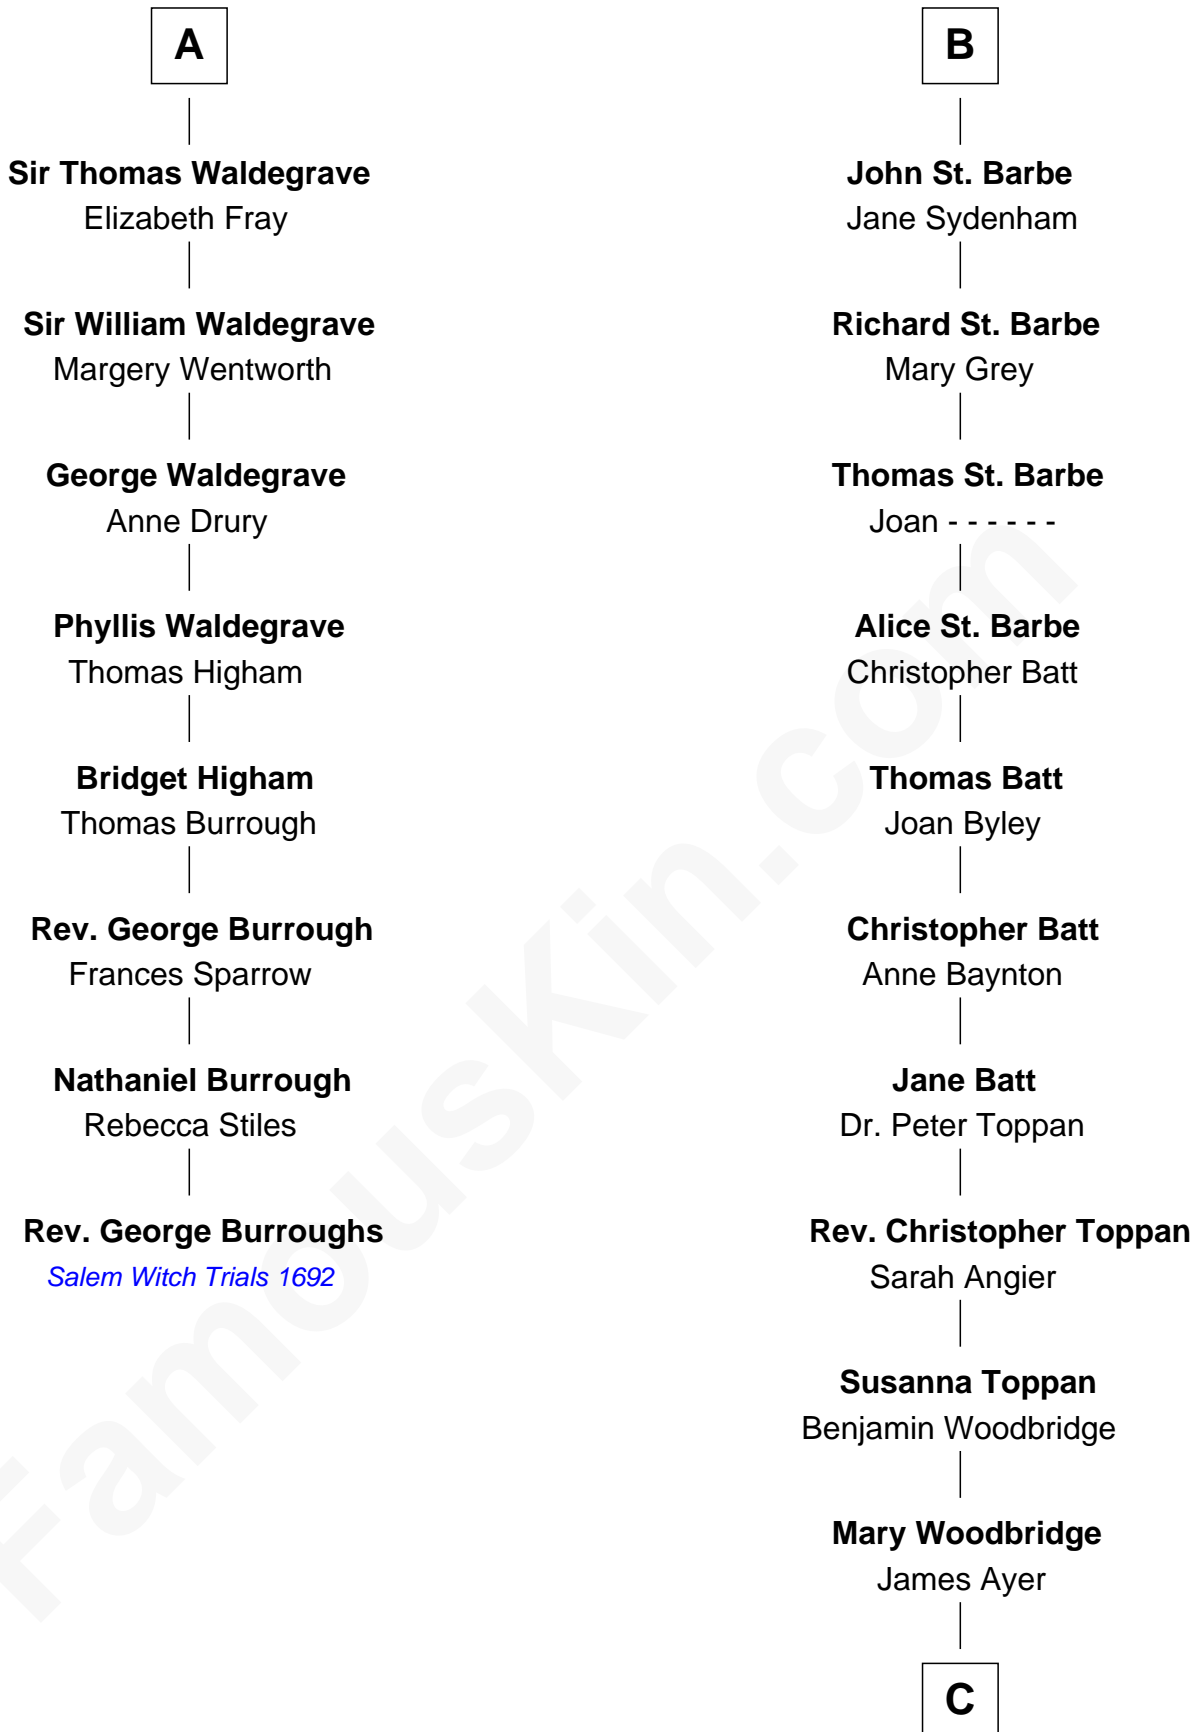

**FamousKin.com**  
**Relationship Chart of**  
**Rev. George Burroughs**

*Executed for Witchcraft, Salem 1692*

**14th cousin 7 times removed of**

**Tennessee Williams**

*Author of A Streetcar Named Desire*

**Sir William Longespee**

Ela of Salisbury

**C**

**Susan Woodbridge Ayer**

Rev. Charles Coffin

**Cornelius Worcester Coffin**

Nancy McCorkle

**Isabelle Coffin**

Thomas Lanier Williams

**Cornelius Coffin Williams**

Edwina Dakin

**Tennessee Williams**

*Author of A Streetcar Named Desire*