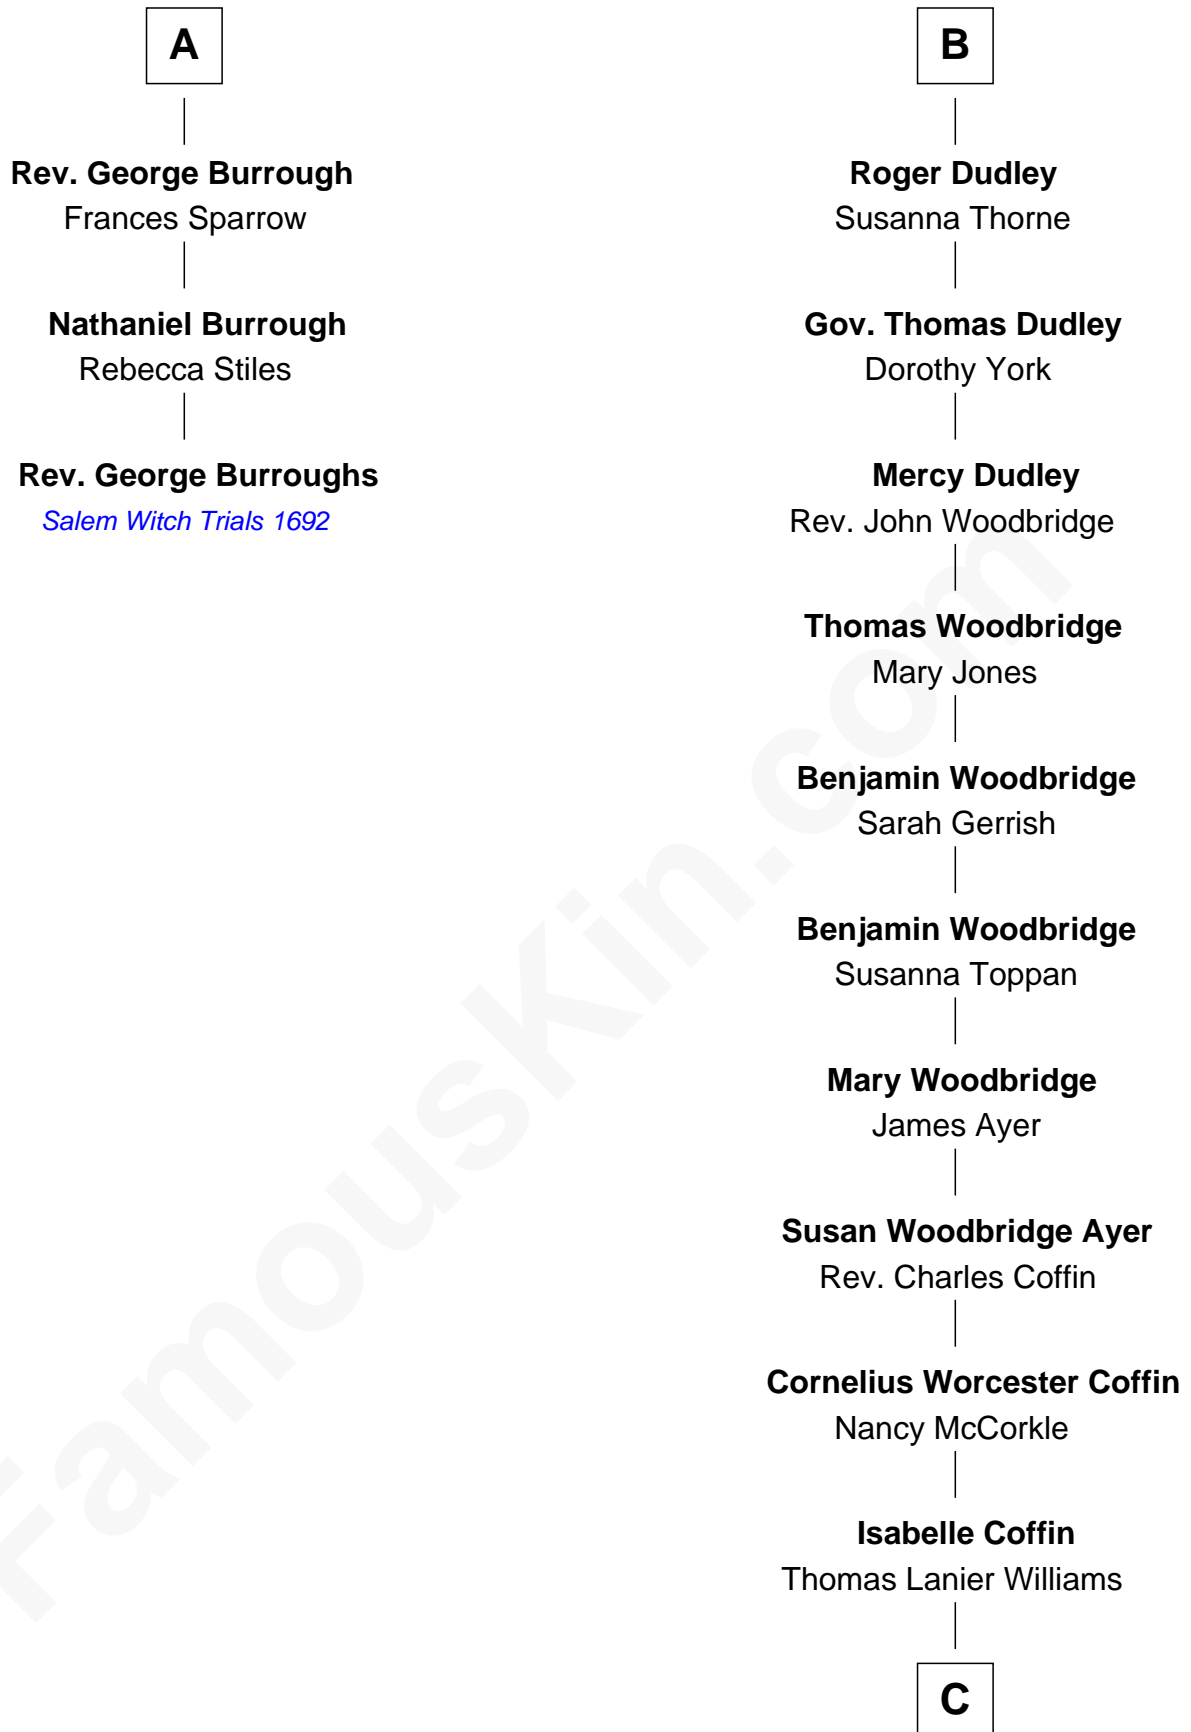

## Relationship Chart of

**Rev. George Burroughs**

*Executed for Witchcraft, Salem 1692*

9th cousin 9 times removed of

**Tennessee Williams**

*Author of A Streetcar Named Desire*

**Sir Philip le Despencer**

Elizabeth - - - - -

**Sir Philip le Despencer**

Elizabeth de Tibetot

**Margery Despencer**

Sir Roger Wentworth

**Henry Wentworth**

Elizabeth Howard

**Margery Wentworth**

**Alice le Despenser**

Sir John Sutton

**Sir John Sutton**

Constance Blount

**Sir John Sutton**

Elizabeth Berkeley

**Sir Edmund Sutton**

Joyce Tiptoft

**Sir Edward Sutton**

Cecily Willoughby

**Sir John Sutton**

Cecily Grey

**Sir Henry Dudley**

- - - - - Ashton

Probable

**B**