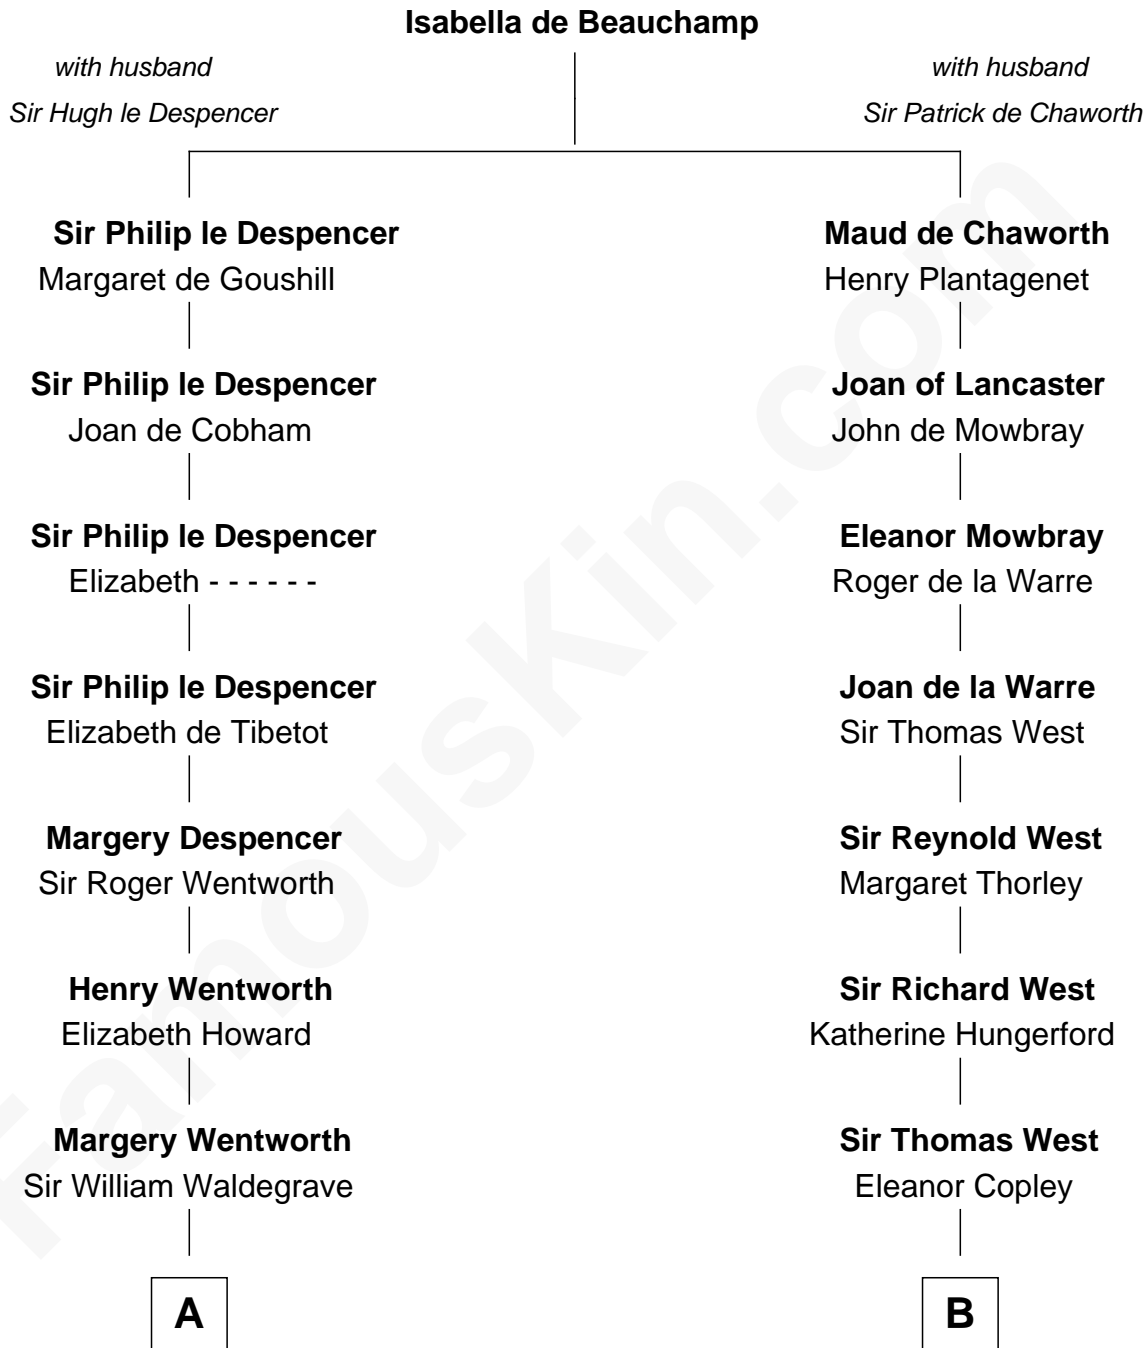

# FamousKin.com Relationship Chart of

**Rev. George Burroughs**  
*Executed for Witchcraft, Salem 1692*

12th cousin 8 times removed of

**Liz Claiborne**

*Fashion Designer and Founder of Liz Claiborne Inc.*

**C**

William Charles Cole Claiborne

Louise de Balathier

Fernand Claiborne

Marie Louise Villeré

Omer Villere Claiborne

Carolyn Louise Fenner

Liz Claiborne