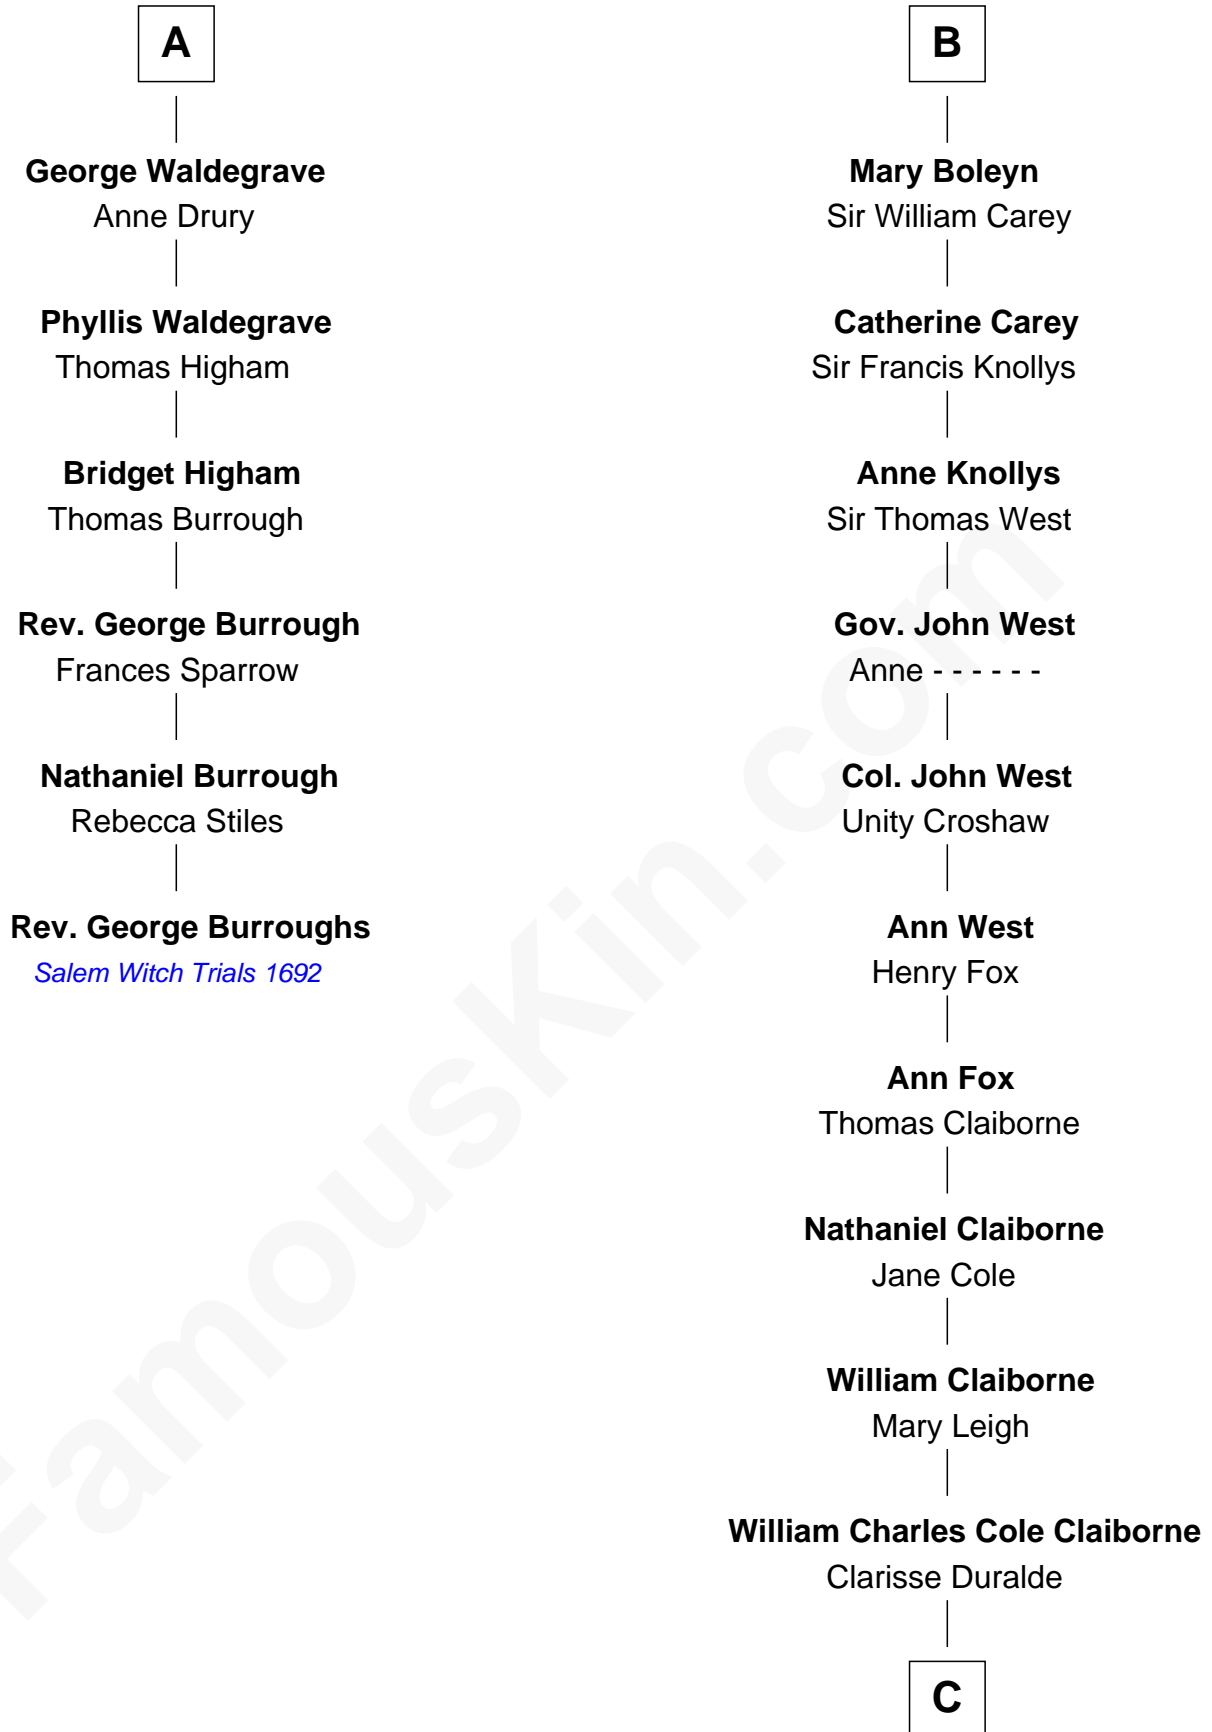

FamousKin.com
Relationship Chart of
Rev. George Burroughs

Executed for Witchcraft, Salem 1692

12th cousin 8 times removed of

Liz Claiborne

Fashion Designer and Founder of Liz Claiborne Inc.

William de Ros
 Maude de Vaux