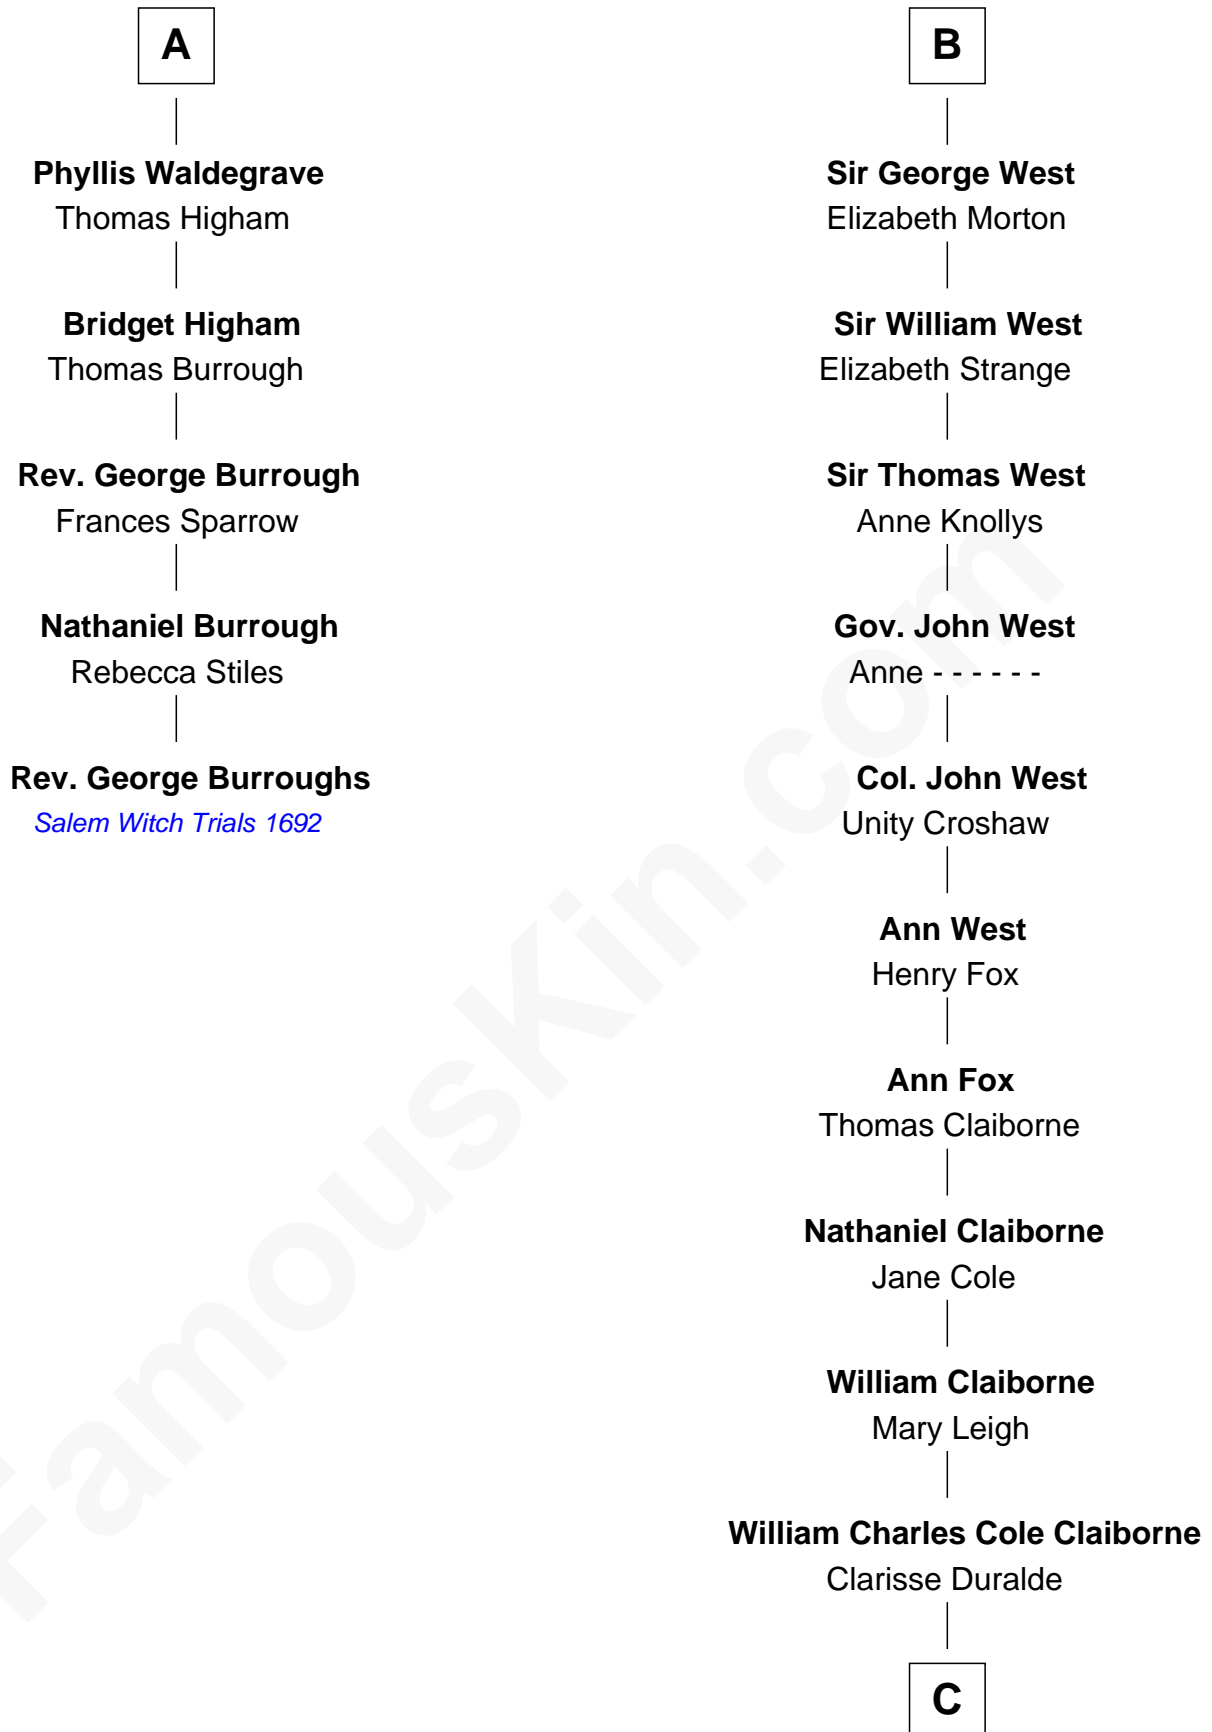

FamousKin.com

Relationship Chart of

Rev. George Burroughs
Executed for Witchcraft, Salem 1692

11th cousin 9 times removed of

Liz Claiborne

Fashion Designer and Founder of Liz Claiborne Inc.

C

William Charles Cole Claiborne