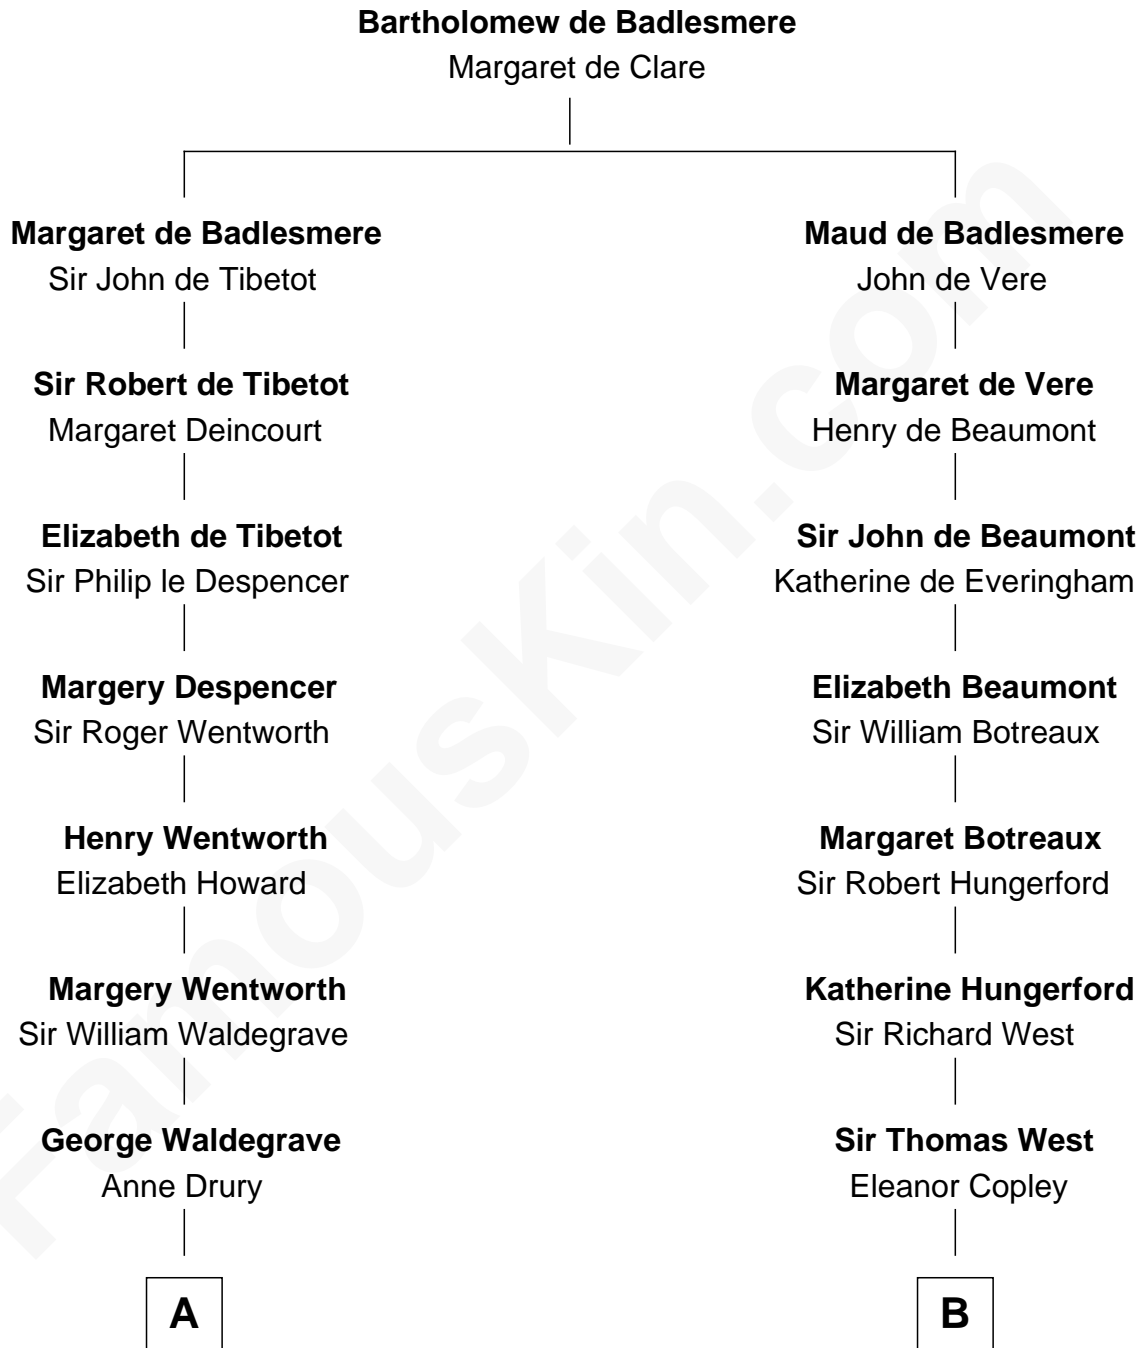

FamousKin.com

Relationship Chart of

Rev. George Burroughs
Executed for Witchcraft, Salem 1692

11th cousin 9 times removed of

Liz Claiborne

Fashion Designer and Founder of Liz Claiborne Inc.

C

William Charles Cole Claiborne

Louise de Balathier

Fernand Claiborne

Marie Louise Villeré

Omer Villere Claiborne

Carolyn Louise Fenner

Liz Claiborne

Found of Liz Claiborne Inc.

FamousKin.com