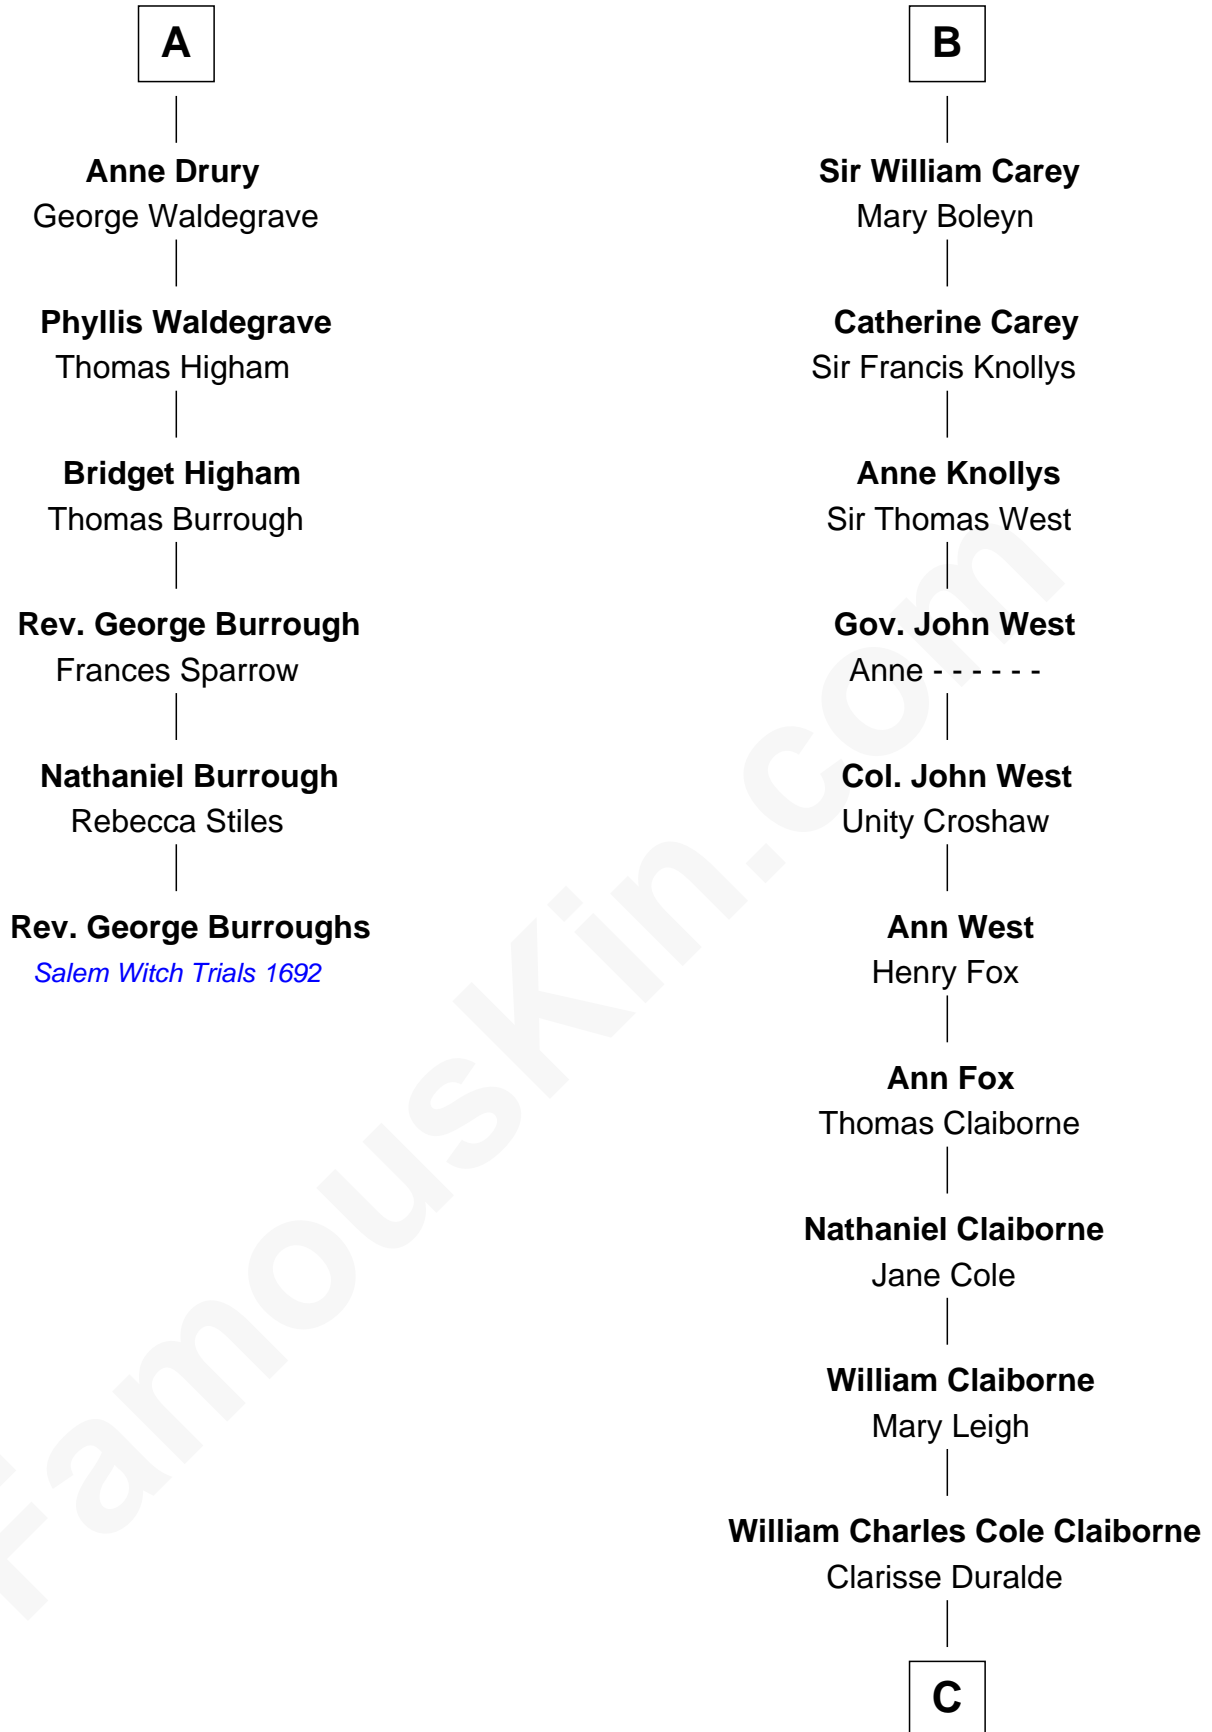

FamousKin.com

Relationship Chart of

Rev. George Burroughs
Executed for Witchcraft, Salem 1692

12th cousin 8 times removed of

Liz Claiborne

Fashion Designer and Founder of Liz Claiborne Inc.

Sir Gilbert de Clare

Eleanor de Clare

Hugh le Despencer

Elizabeth le Despencer

Maurice de Berkeley

Thomas de Berkeley

Margaret de Lisle

Elizabeth de Berkeley

Richard de Beauchamp

Eleanor Beauchamp

Edmund Beaufort

Eleanor Beaufort

Sir Robert Spencer

Margaret Spencer

Sir Thomas Carey

B

C