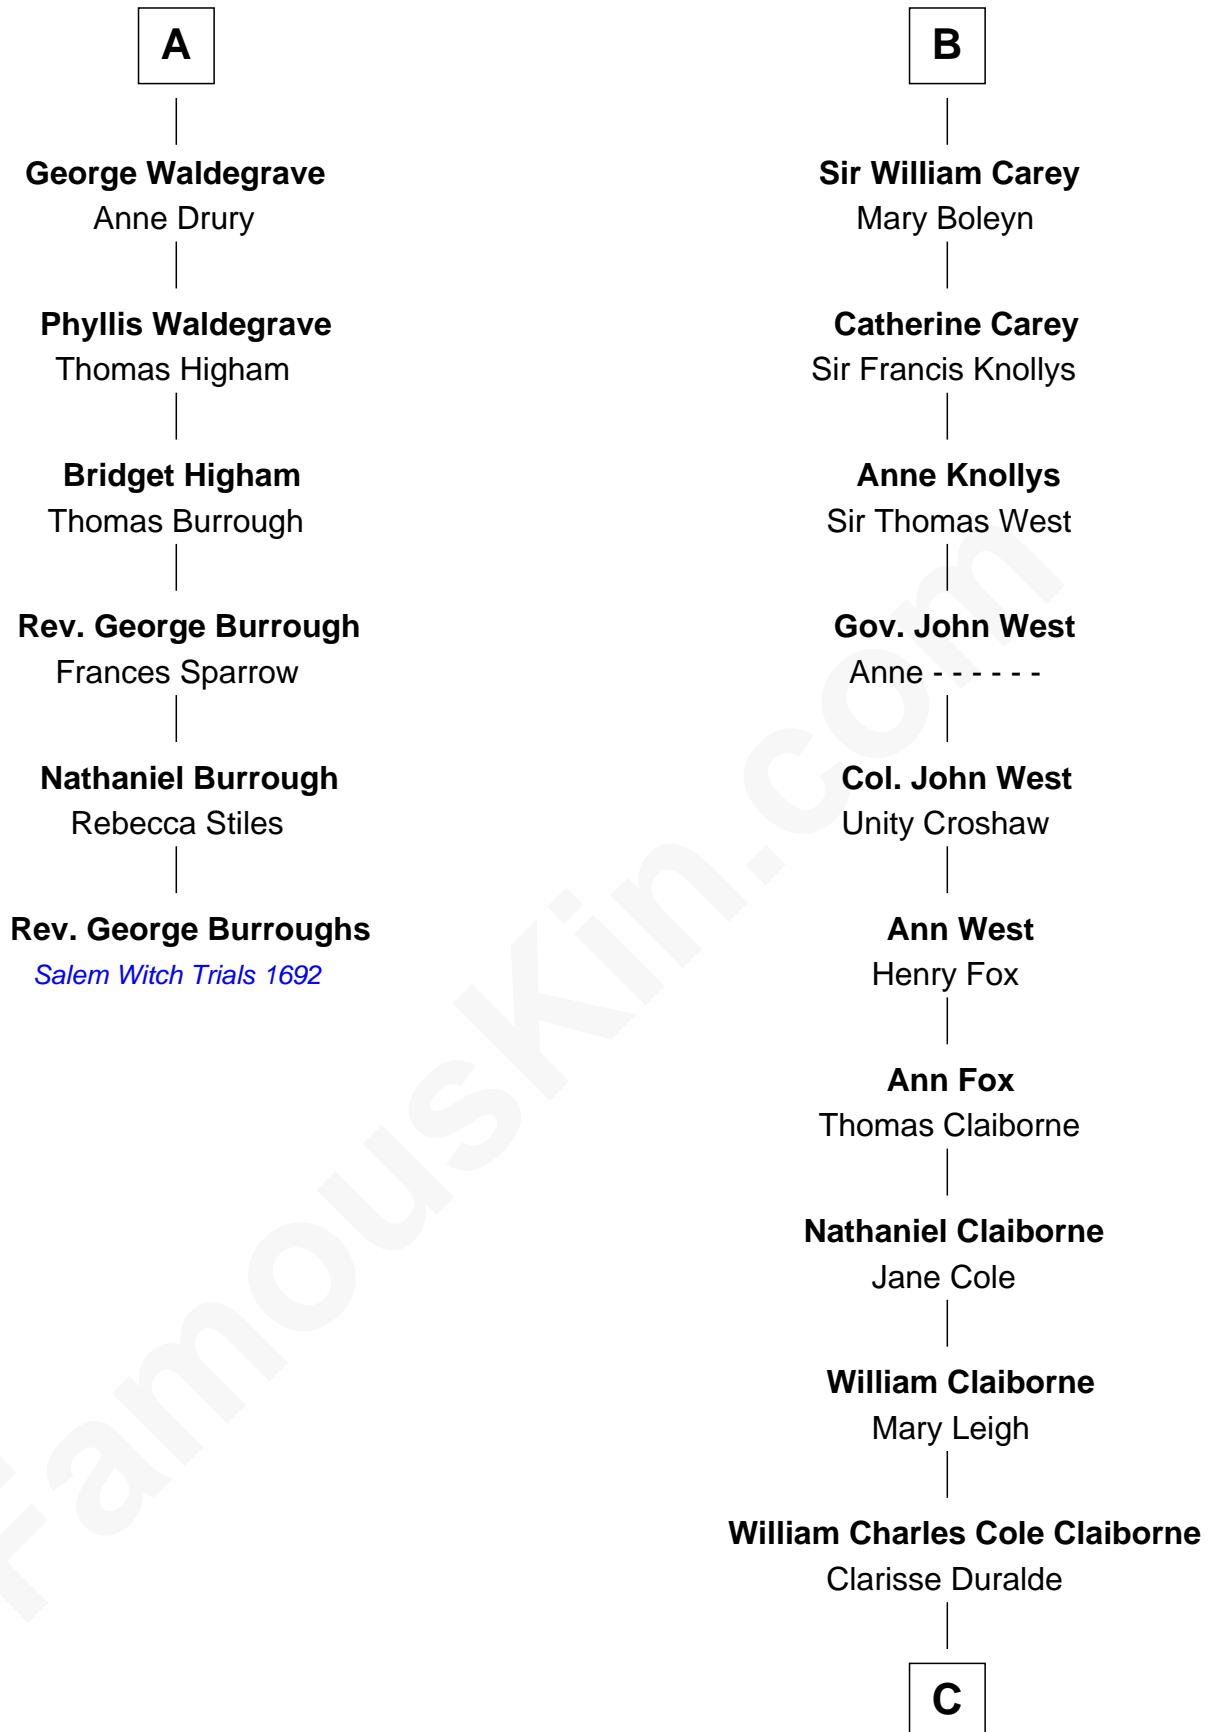

FamousKin.com

Relationship Chart of

Rev. George Burroughs
Executed for Witchcraft, Salem 1692

12th cousin 8 times removed of

Liz Claiborne

Fashion Designer and Founder of Liz Claiborne Inc.

C

William Charles Cole Claiborne