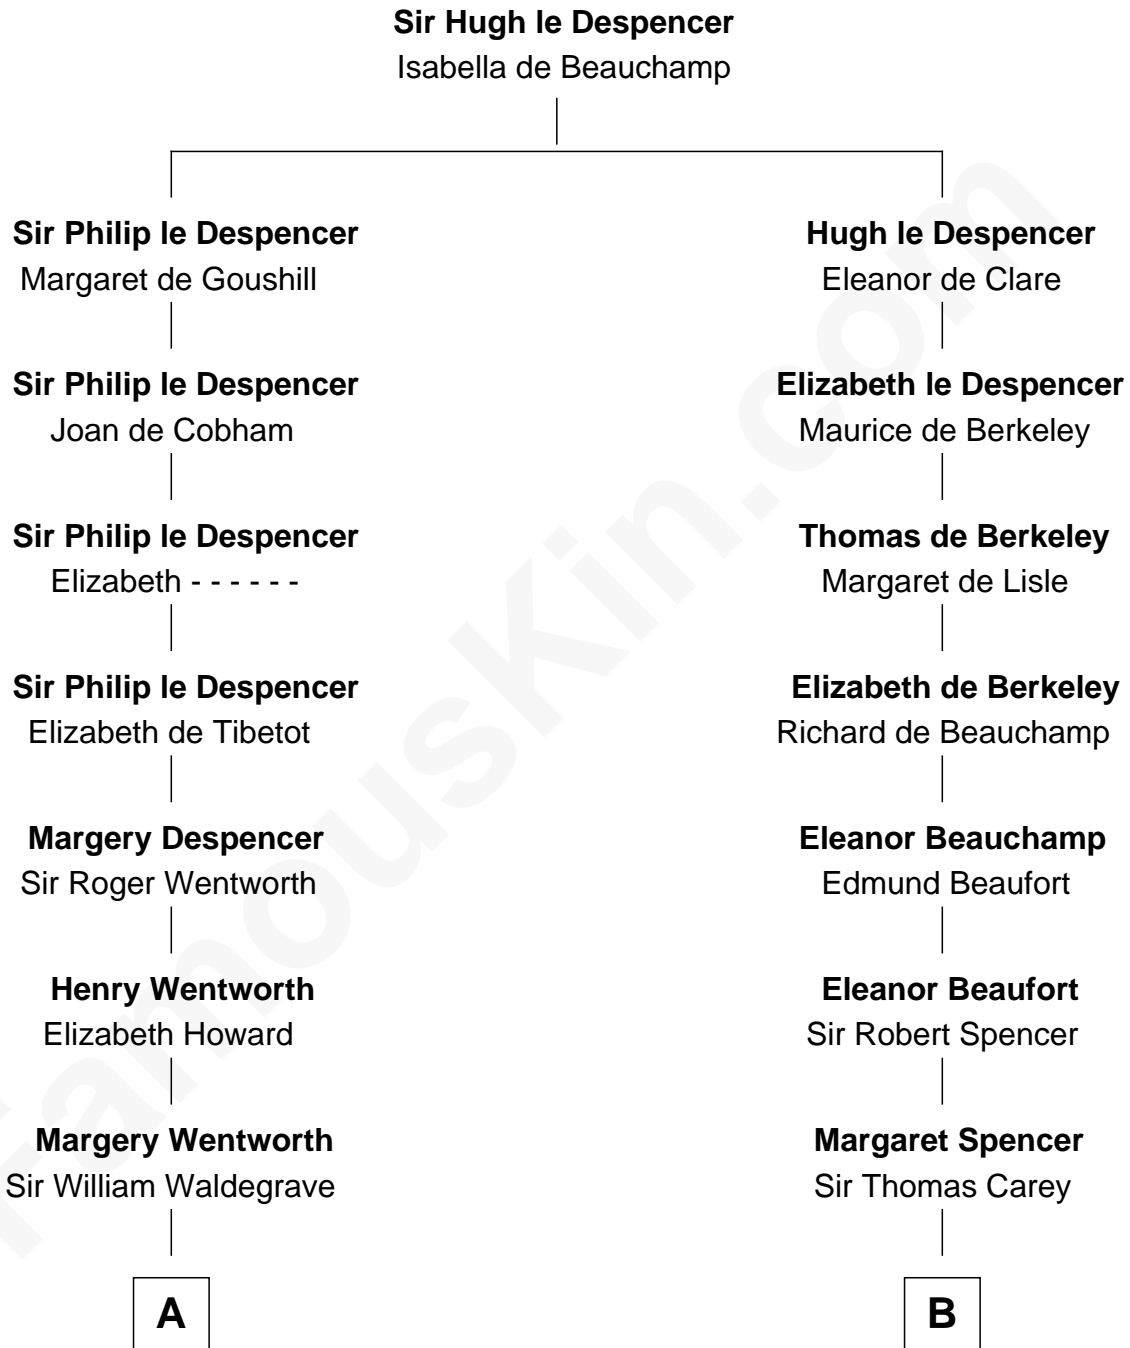

FamousKin.com

Relationship Chart of

Rev. George Burroughs
Executed for Witchcraft, Salem 1692

12th cousin 8 times removed of

Liz Claiborne

Fashion Designer and Founder of Liz Claiborne Inc.

C

William Charles Cole Claiborne

Louise de Balathier

Fernand Claiborne

Marie Louise Villeré

Omer Villere Claiborne

Carolyn Louise Fenner

Liz Claiborne

Found of Liz Claiborne Inc.

FamousKin.com