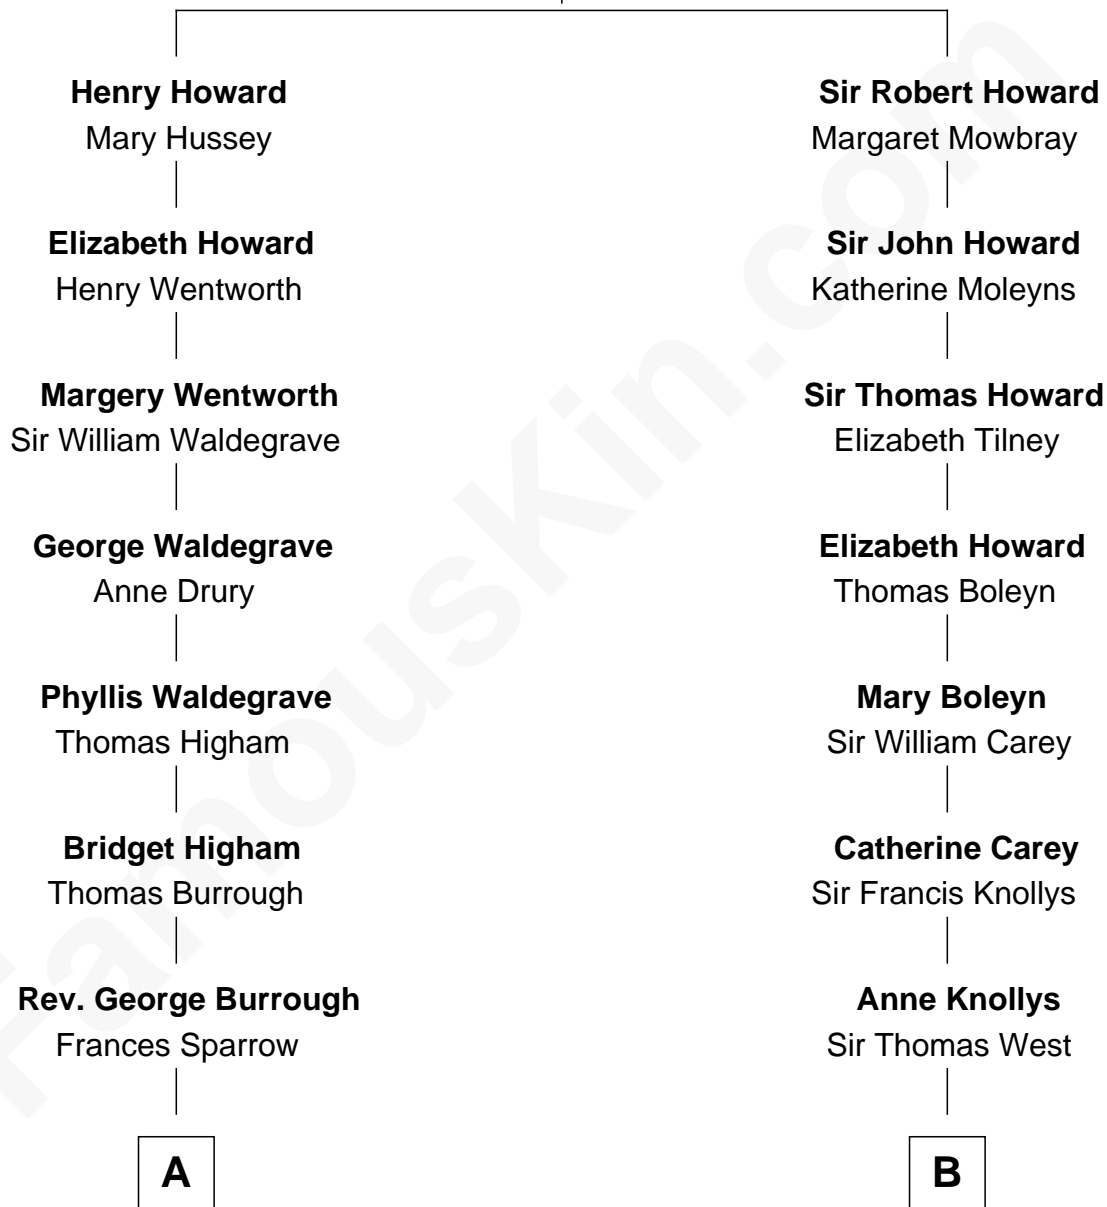

FamousKin.com

Relationship Chart of

Rev. George Burroughs

Executed for Witchcraft, Salem 1692

8th cousin 5 times removed of

William C. C. Claiborne

1st Governor of Louisiana

Sir John Howard

Alice Tendring

A

Nathaniel Burrough

Rebecca Stiles

Rev. George Burroughs

Salem Witch Trials 1692

B

Gov. John West