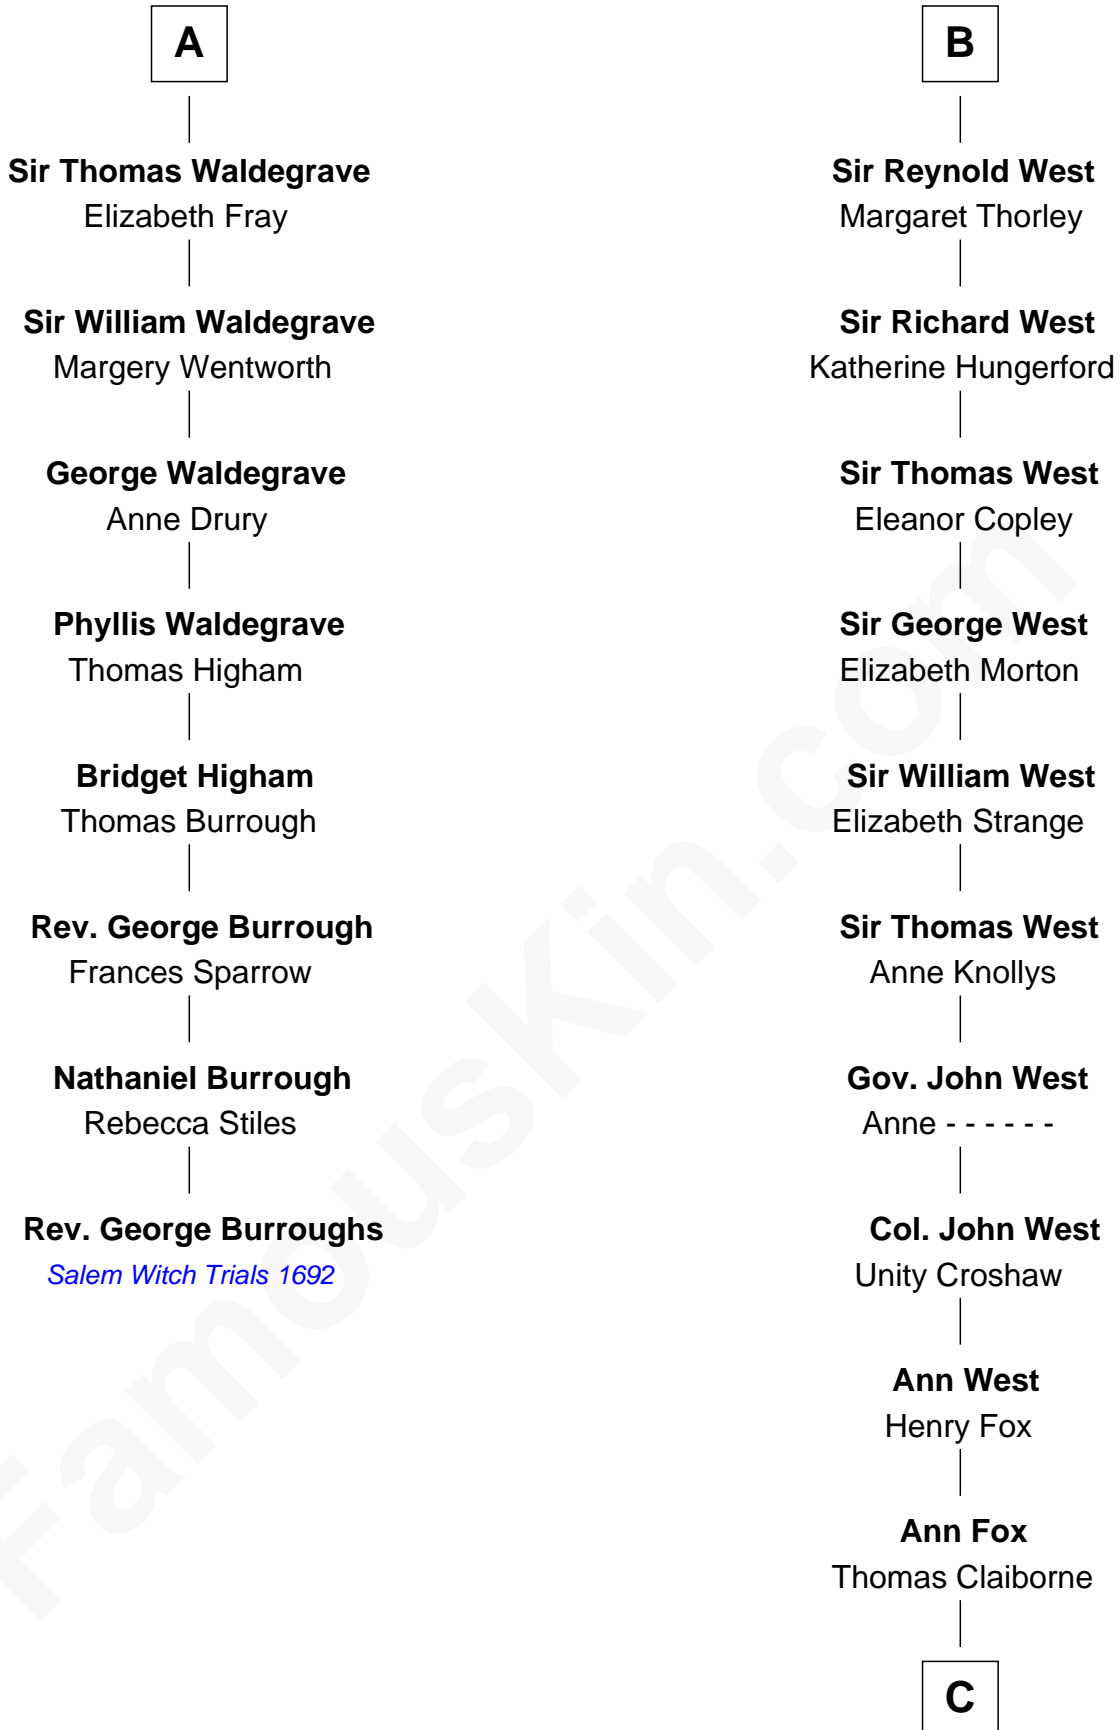

FamousKin.com

Relationship Chart of

Rev. George Burroughs
Executed for Witchcraft, Salem 1692

14th cousin 5 times removed of

William C. C. Claiborne
1st Governor of Louisiana

Sir William Longespee
 Ela of Salisbury

C

Nathaniel Claiborne

Jane Cole

William Claiborne

Mary Leigh

William C. C. Claiborne

1st Governor of Louisiana

FamousKin.com