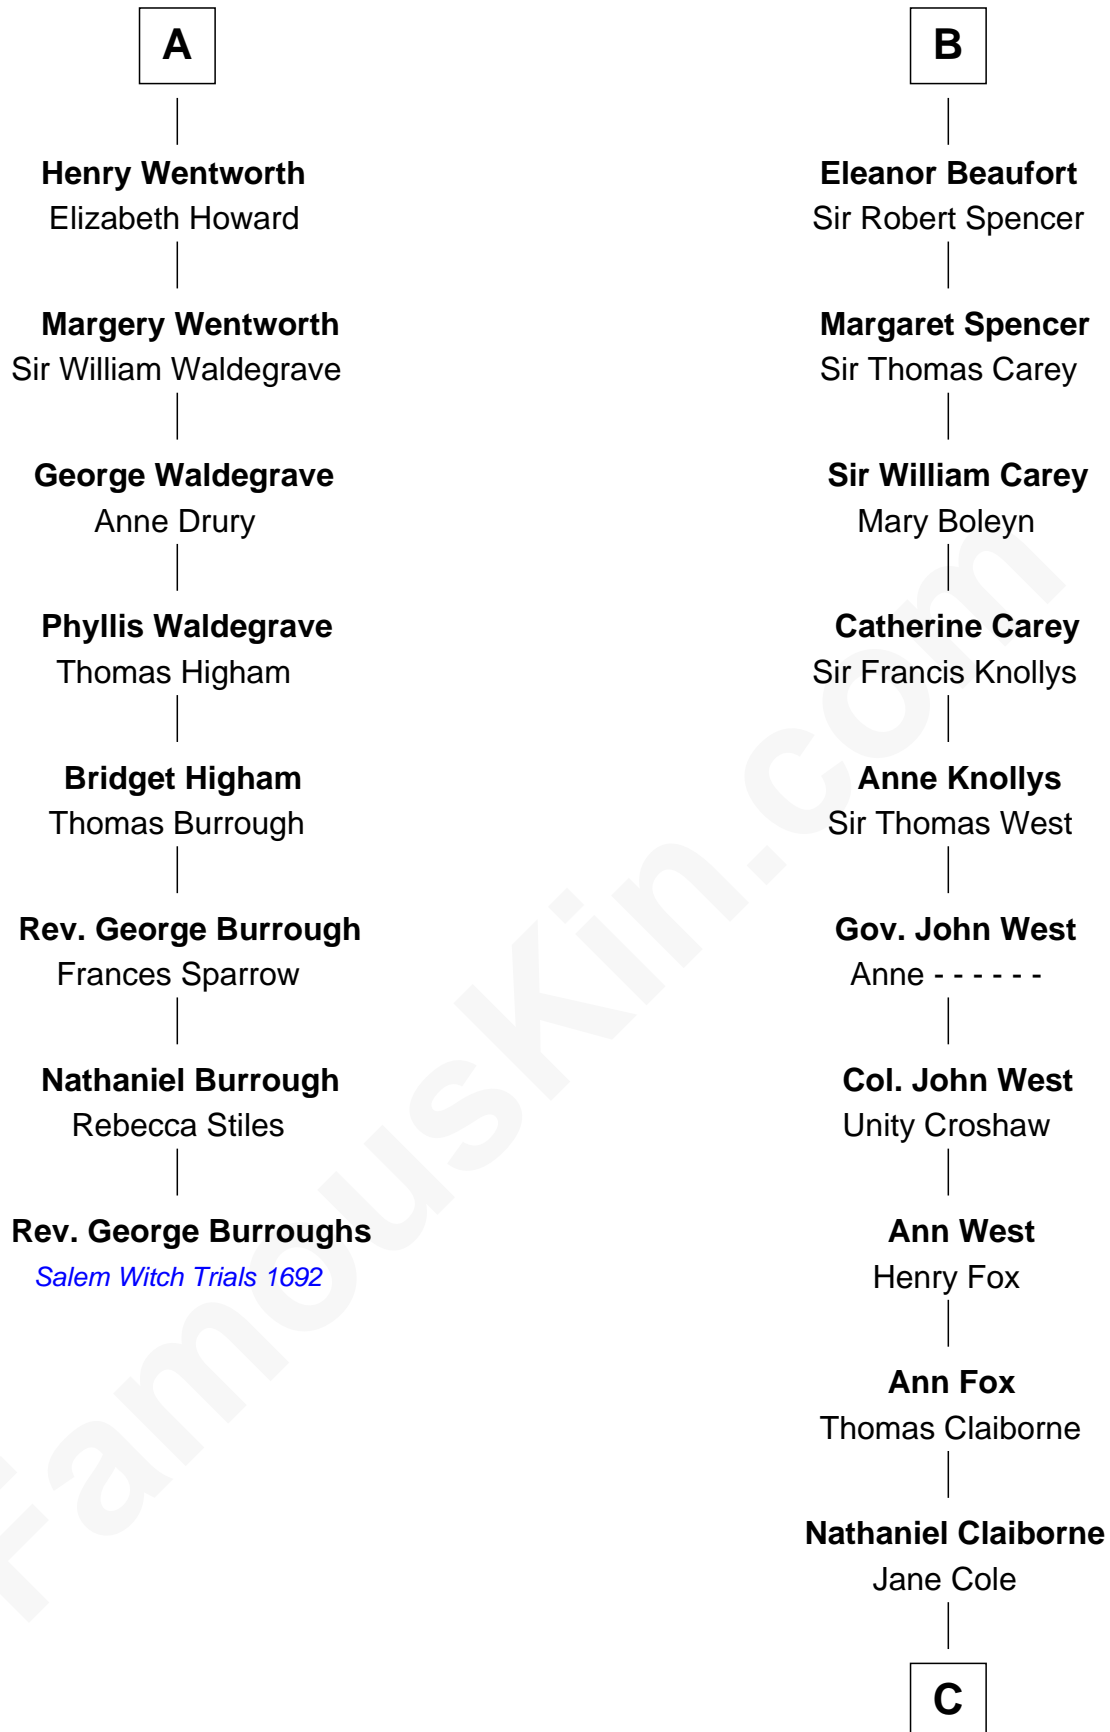

FamousKin.com

Relationship Chart of

Rev. George Burroughs

Executed for Witchcraft, Salem 1692

14th cousin 4 times removed of

William C. C. Claiborne

1st Governor of Louisiana

Sir William de Ferrers

John Deincourt

Thomas de Berkeley
Margaret de Mortimer

Sir William Deincourt
Milicent la Zouche

Maurice de Berkeley
Elizabeth le Despencer

Margaret Deincourt
Sir Robert de Tibetot

Thomas de Berkeley
Margaret de Lisle

Elizabeth de Tibetot
Sir Philip le Despencer

Elizabeth de Berkeley
Richard de Beauchamp

Margery Despencer
Sir Roger Wentworth

Eleanor Beauchamp
Edmund Beaufort

A

B

C

|
William Claiborne